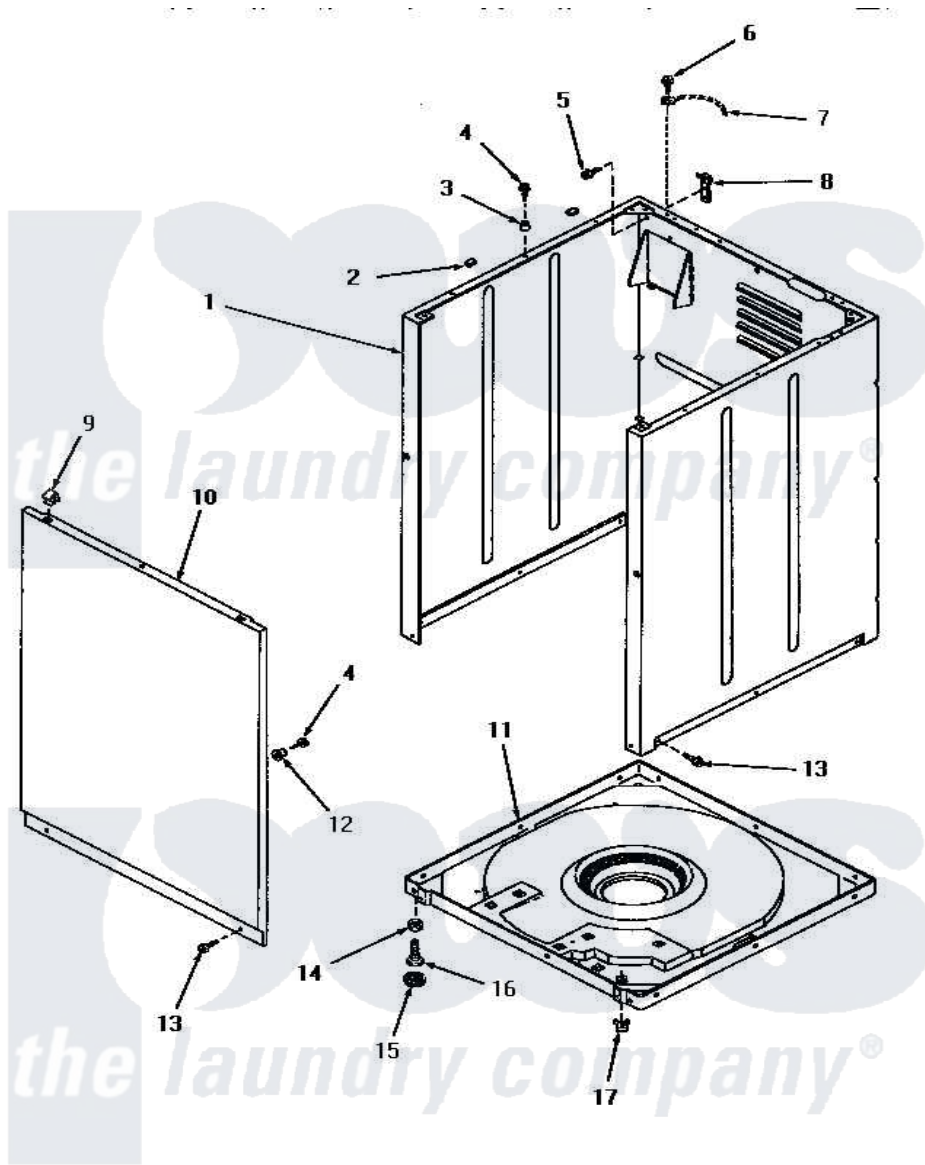

Amana HA4500 07 - FRONT PANEL, CABINET & BASE

FRONT PANEL, CABINET AND BASE

Amana Residential Amana HA4500 Washer Parts Parts Diagram 07 - FRONT PANEL, CABINET & BASE
 Click on the part number to view part

Item	Original Part Number	Replaced By	Status	Part Description
1	27092W		Not Available	CABINET, WHITE
"	27092L	38612LP		Kit Service Cabinet
"	29168W	38612WP		Kit-Servic
"	29168A		Not Available	CABINET, AVOCADO
"	27092A		Not Available	CABINET, AVOCADO
"	29168L		Not Available	CABINET, ALMOND
"	29168H		Not Available	CABINET, HARVEST GOLD
"	27092K		Not Available	CABINET, COFFEE
"	29168K		Not Available	CABINET, COFFEE
"	27092H		Not Available	CABINET, HARVEST GOLD
2	Y56128			Pad, Bumper
3	56079	505187		Locator, Panel
4	56086	Y014874		Screw, Idler Arm And Sleeve
5	51780	3390631		Screw, 10-16 X 3/8
6	56392		Not Available	SCREW,8-18 X 3/8 TAPPI
7	Y00000000		Not Available	SEE NOTE GROUND WIRE, GREEN

8	Y27103		Hinge, Hold-Down Lug
9	28835	22001650	Fastener, Spring
10	27072A		Not Available
"	27072K		Not Available
"	27072H		Not Available
"	27072L	32708LP	Panel, Front
"	27072W		Not Available
11	29757		Not Available
12	28102		Locator, Panel
13	27196	27001200	Screw
14	Y21899	40038101	Nut, Leg
15	21749	40016001	Foot, Rubber
16	20409	22003428	Leg, Adjustable
17	28837		Not Available
NI	26594P		Grease, Silicone - 2 Oz Tube