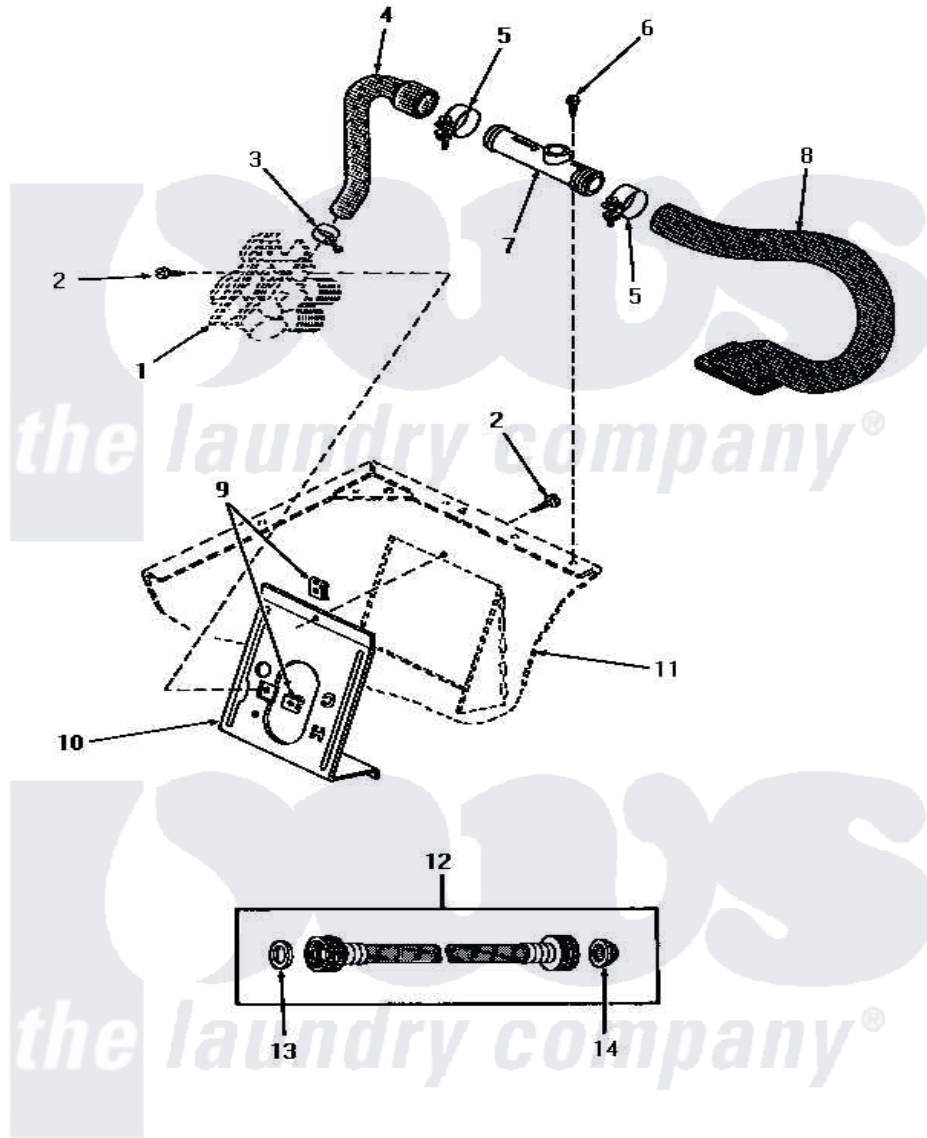

Amana HA4500 08 - INLET/FILL HOSE/BACK FL PREVENTER & BRKT

**INLET HOSE, FILLER HOSE, BACK FLOW PREVENTER
AND MIXING VALVE MOUNTING BRACKET
(through Serial No. N3905084)**

Amana [Residential Amana HA4500 Washer Parts](#) Parts Diagram 08 - INLET/FILL HOSE/BACK FL PREVENTER & BRKT

[Click on the part number to view part](#)

Item	Original Part Number	Replaced By	Status	Part Description
1	Y00000000		Not Available	SEE NOTE MIXING VALVE
2	56392		Not Available	SCREW,8-18 X 3/8 TAPPI
3	27643	596669		Clamp, Manifold
4	27183			Hose, Mixing Valve
5	27152		Not Available	CLAMP HOSE
6	23962	W10116760		Screw
7	27118	34280		Assembly, Backflow Prevento
8	27231		Not Available	HOSE
9	54038			NUT, Speed U-Type
10	27126	39407		Bracket, Valve
11	Y00000000		Not Available	SEE NOTE CABINET
12	28330	202860		Inlet Hose Assembly
13	20290	Y013783		Washer, Inlet Hose
14	28605	22002960		Strainer, Washer Inlet