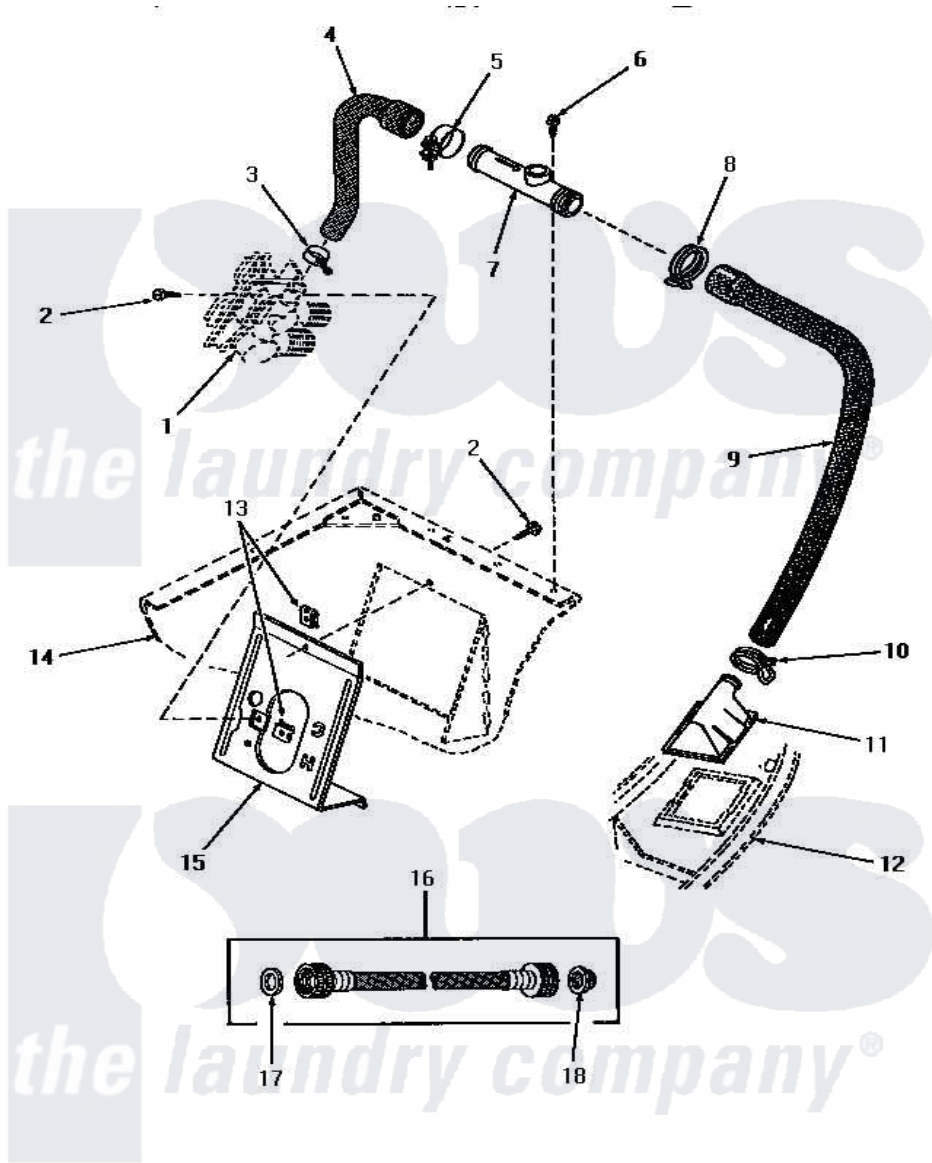

Amana HA4500 09 - INLET/FILL HOSE/BACK FL PREVENTER & BRKT

**INLET HOSE, FILLER HOSE, BACK FLOW PREVENTER
AND MIXING VALVE MOUNTING BRACKET
(starting with Serial No. N3605085)**

Amana [Residential Amana HA4500 Washer Parts](#) Parts Diagram 09 - INLET/FILL HOSE/BACK FL PREVENTER & BRKT

[Click on the part number to view part](#)

Item	Original Part Number	Replaced By	Status	Part Description
1	Y00000000		Not Available	SEE NOTE MIXING VALVE
2	56392		Not Available	SCREW,8-18 X 3/8 TAPPI
3	27643	596669		Clamp, Manifold
4	27183			Hose, Mixing Valve
5	27152		Not Available	CLAMP HOSE
6	23962	W10116760		Screw
7	27118	34280		Assembly, Backflow Prevento
8	29176	285655		Clamp, Hose
9	29182		Not Available	HOSE,WATER INLET
10	29210			Hose Clamp
11	29154			Head, Water Inlet
12	Y00000000		Not Available	SEE NOTE OUTER TUB COVER
13	54038			NUt, Speed U-Type
14	Y00000000		Not Available	SEE NOTE CABINET
15	27126	39407		Bracket, Valve

16	28330	202860	Inlet Hose Assembly
17	20290	Y013783	Washer, Inlet Hose
18	28605	22002960	Strainer, Washer Inlet