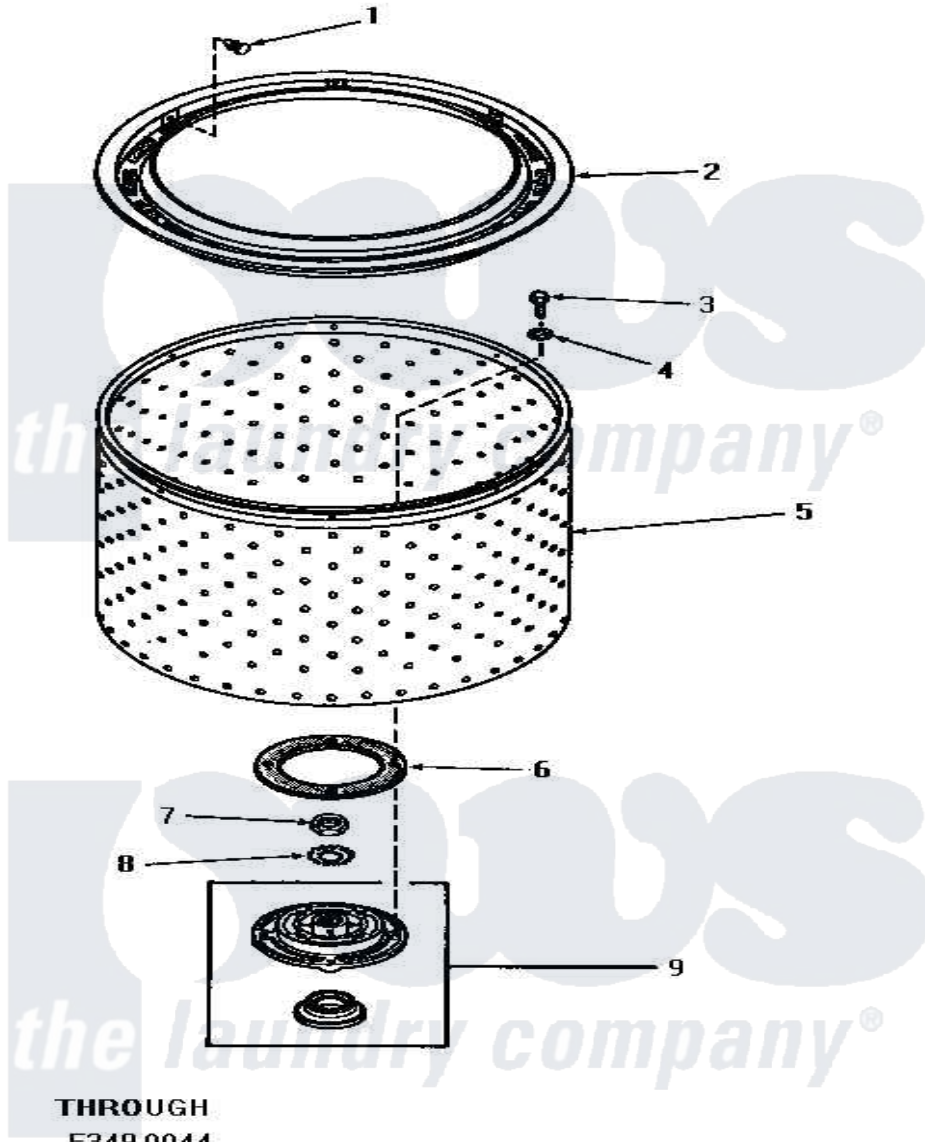

# Amana HA4500 10 - LINT FILTER, WASHTUB & HUB

## LINT FILTER, WASHTUB AND HUB

Amana [Residential Amana HA4500 Washer Parts](#) Parts Diagram 10 - LINT FILTER, WASHTUB & HUB  
 Click on the part number to view part

Item	Original Part Number	Replaced By	Status	Part Description
1	<a href="#">29474</a>			Fastener, Lint Filter
2	27123	<a href="#">33521</a>		Filter Lint/Clothes Guard
3	27202	<a href="#">W10116787</a>		Screw
4	<a href="#">28094</a>			Gasket
5	<a href="#">27074</a>			Motor
"	27073		Not Available	WASHTUB, PORCELAIN
6	27125	<a href="#">39122</a>		Gasket, Washtub
7	Y29220	<a href="#">40016301</a>		Nut, Lock
8	<a href="#">27163</a>			Lockwasher
9	28780	<a href="#">356P3</a>		Kit, Seal-Washer