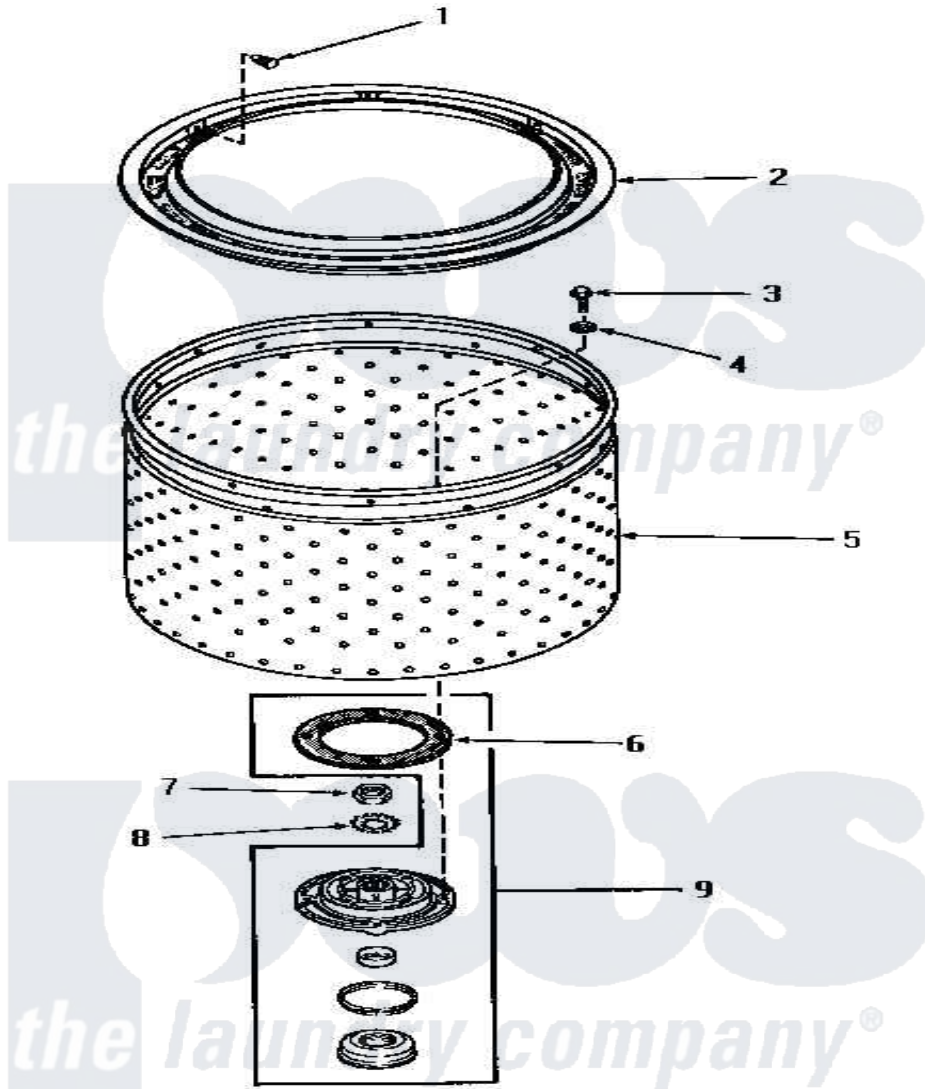

# Amana HA4500 11 - LINT FILTER, WASHTUB & HUB

**STARTING**  
**F349 0045**

## LINT FILTER, WASHTUB AND HUB

[Amana Residential Amana HA4500 Washer Parts](#) Parts Diagram 11 - LINT FILTER, WASHTUB & HUB  
Click on the part number to view part

Item	Original Part Number	Replaced By	Status	Part Description
1	<a href="#">29474</a>			Fastener, Lint Filter
2	27123	<a href="#">33521</a>		Filter Lint/Clothes Guard
3	27202	<a href="#">W10116787</a>		Screw
4	<a href="#">28094</a>			Gasket
5	28138		Not Available	WASHTUB, STAINLESS STEEL
"	29074	<a href="#">39252P</a>		Wash Tub
6	27125	<a href="#">39122</a>		Gasket, Washtub
7	Y29220	<a href="#">40016301</a>		Nut, Lock
8	<a href="#">27163</a>			Lockwasher
9	<a href="#">356P3</a>			Kit, Seal-Washer