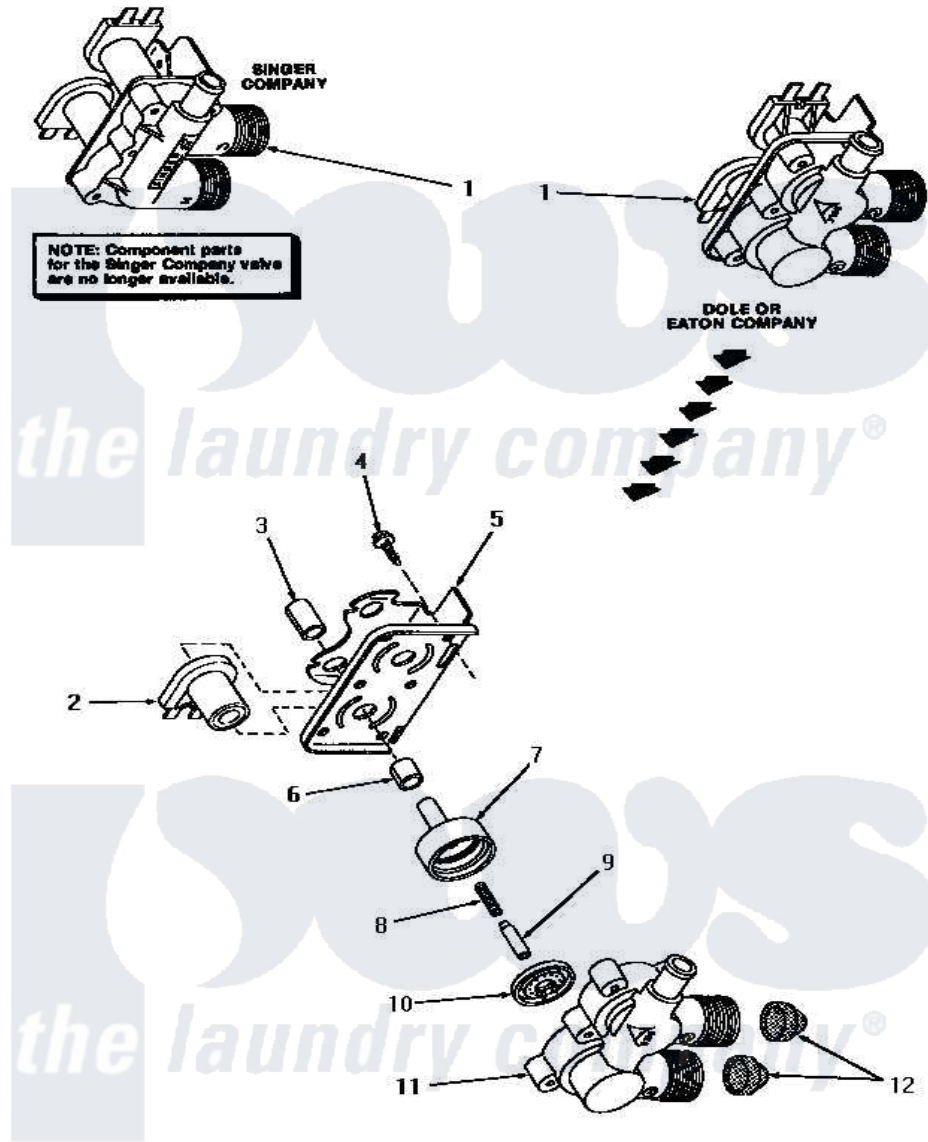

# Amana HA4500 12 - MIXING VALVE ASSY

## MIXING VALVE ASSEMBLY

Amana [Residential Amana HA4500 Washer Parts](#) Parts Diagram 12 - MIXING VALVE ASSY  
 Click on the part number to view part

Item	Original Part Number	Replaced By	Status	Part Description
1	27156	<a href="#">33930</a>		Valve, Mixing
2	24126	<a href="#">33930</a>		Valve, Mixing
3	24128		Not Available	SLEEVE, LONG
4	25817C		Not Available	SCREW
5	Y24158		Not Available	MOUNTING BRACKET
6	24129		Not Available	SLEEVE, SHORT
7	<a href="#">24130</a>			Guide, Armature
8	24131		Not Available	SPRING
9	24132		Not Available	ARMATURE
10	24134		Not Available	DIAPHRAGM
11	Y24159	<a href="#">33930</a>		Valve, Mixing
12	24122	<a href="#">22002960</a>		Strainer, Washer Inlet