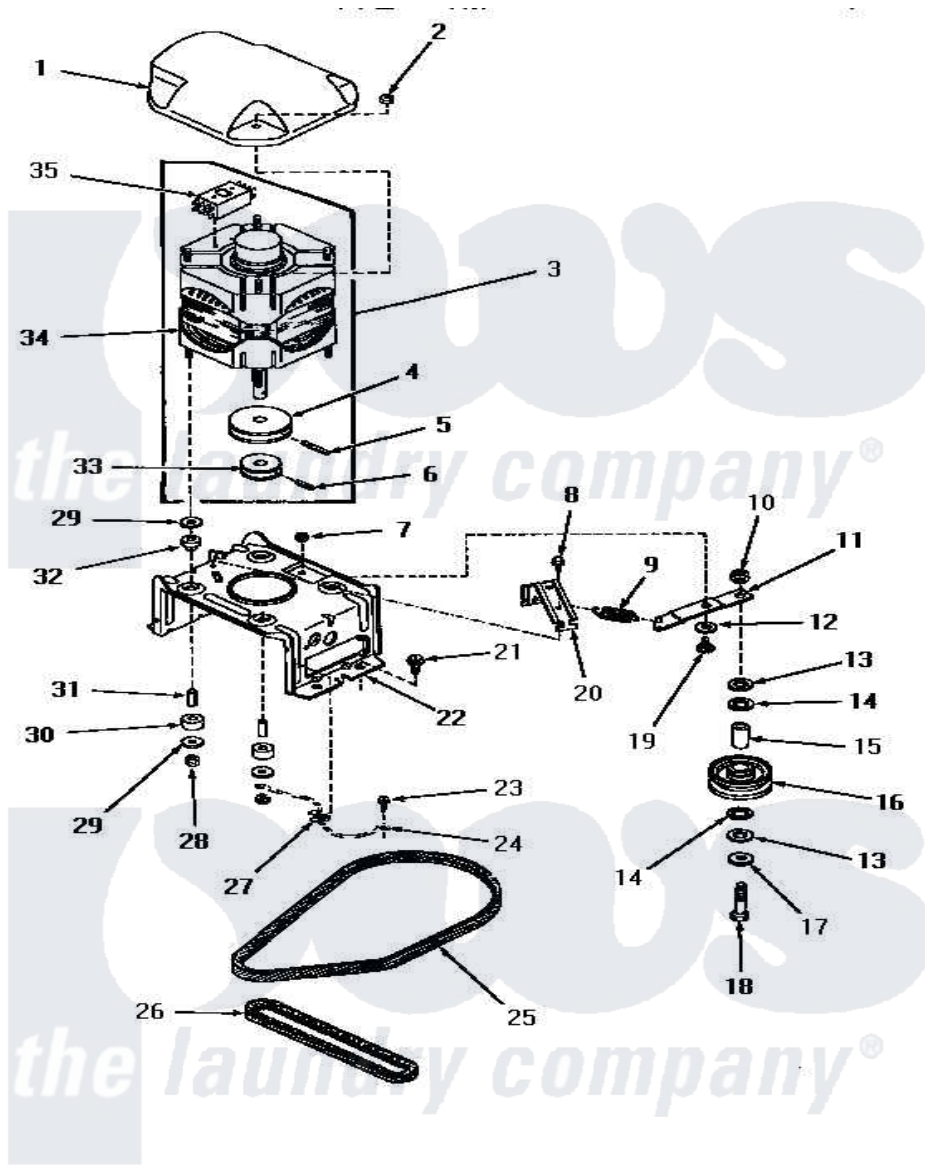

Amana HA4500 13 - MOTOR, MTG BRACKET, BELTS & IDLER ASSY

MOTOR, MOUNTING BRACKET, BELTS AND IDLER ASSEMBLY
(through Serial No. C3486773)

Amana [Residential Amana HA4500 Washer Parts](#) Parts Diagram 13 - MOTOR, MTG BRACKET, BELTS & IDLER ASSY
Click on the part number to view part

Item	Original Part Number	Replaced By	Status	Part Description
1	27136			Shield, Motor
2	27201			Locknut
4	27171		Not Available	PULLEY,MOTOR
5	23750			Pin, Roll
6	10416			Pin, Roll
7	52566	27001225		Nut, Jam Mid Lock 1/4-20
8	56264	27001200		Screw
9	27928		Not Available	SPRING
10	56156	358160		Nut
11	27135			Lever, Idler
12	81392	40054701		Washer
13	28018		Not Available	WASHER
14	27210		Not Available	WASHER
15	27601		Not Available	BEARING
16	27212	R9900487		Sheet
17	27211		Not Available	WASHER

18	27209		Bolt
19	27229	40038901	Screw, 1/4-20
20	27929		Xarm Spring
21	27157		Screw, 10-24 X 5/8 Spec
22	27112	Not Available	MOTOR MOUNTING BRACKET
23	26592	Not Available	HEX HEAD SCREW
24	Y00000000	Not Available	SEE NOTE GROUND WIRE, GREEN
25	27246	R9900487	Sheet
26	27155		Belt, Pump
27	Y00161	B5733302	Clip, Ground
28	23604		Nut, Hex 10-32 Lock
29	03888	Not Available	WASHER
30	01953	Not Available	WASHER,LOWER MOTOR MOU
31	27181	Not Available	SPACER,MOTOR
32	01952A		Mounting, Rubber
33	Y27104	Not Available	PULLEY,MOTOR
35	24140	Not Available	SWITCH,MOTOR
"	24142	Not Available	SWITCH,MOTOR
"	Y24149		Switch, Motor
"	24139	Not Available	SWITCH,MOTOR
NI	258P3	Not Available	KIT,CAPACITOR