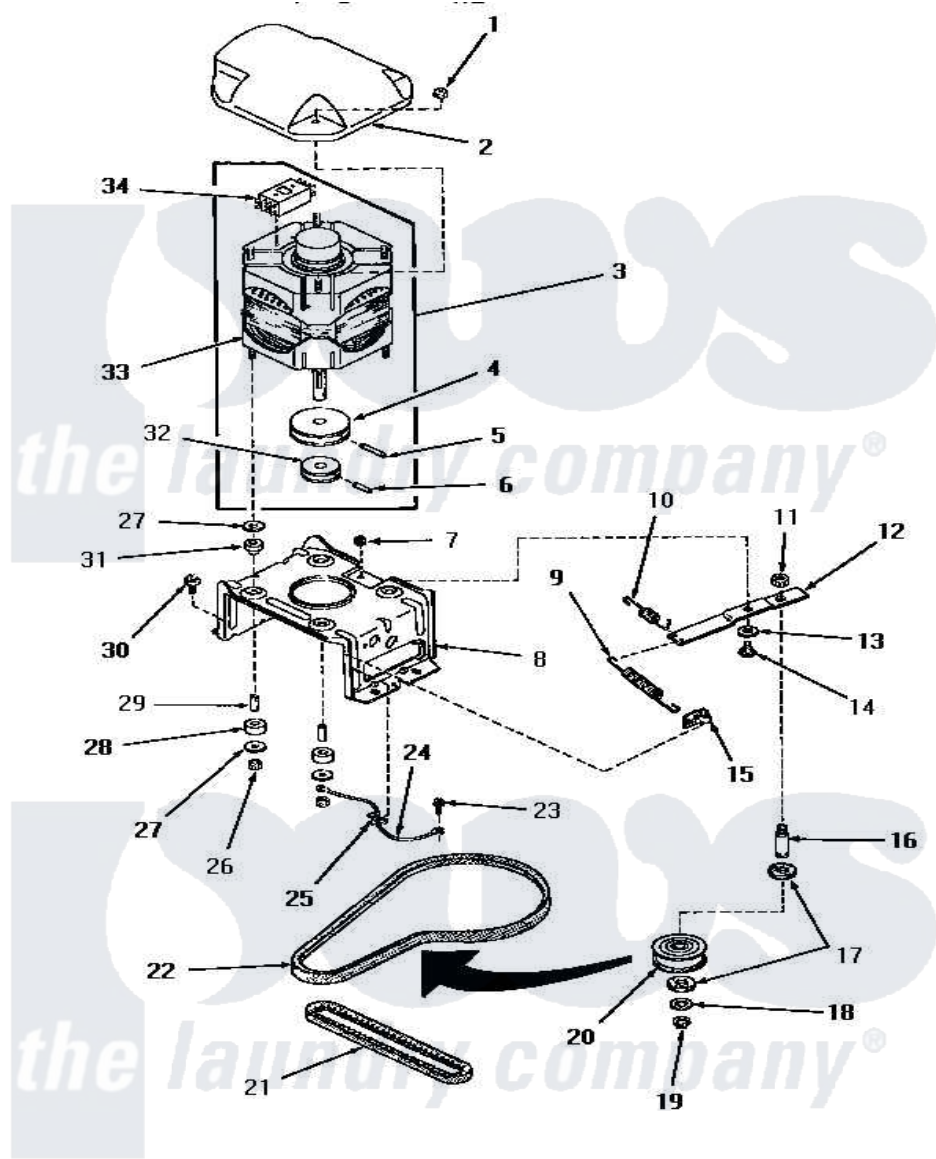

# Amana HA4500 14 - MOTOR, MTG BRACKET, BELTS & IDLER ASSY

**MOTOR, MOUNTING BRACKET, BELTS AND IDLER ASSEMBLY**  
(starting with Serial No. C3486774)

Amana [Residential Amana HA4500 Washer Parts](#) Parts Diagram 14 - MOTOR, MTG BRACKET, BELTS & IDLER ASSY  
Click on the part number to view part

Item	Original Part Number	Replaced By	Status	Part Description
1	<a href="#">27201</a>			Locknut
2	<a href="#">27136</a>			Shield, Motor
3	27658	<a href="#">27179P</a>		Motor-Drve
4	27171		Not Available	PULLEY,MOTOR
5	<a href="#">23750</a>			Pin, Roll
6	<a href="#">10416</a>			Pin, Roll
7	52566	<a href="#">27001225</a>		Nut, Jam Mid Lock 1/4-20
8	<a href="#">28791</a>			Bracket, Motor Mount
9	28807	<a href="#">37366</a>		Spring, Idler
10	30620		Not Available	SPRING,IDLER LEVER HEL
11	28803	<a href="#">2221070</a>		Clamp, Nylon
12	31054	<a href="#">40041002</a>		Lever, Idler
13	81392	<a href="#">40054701</a>		Washer
14	27229	<a href="#">40038901</a>		Screw, 1/4-20
15	<a href="#">28849</a>			Clip, Spring
16	<a href="#">28802</a>			Shaft, Idler