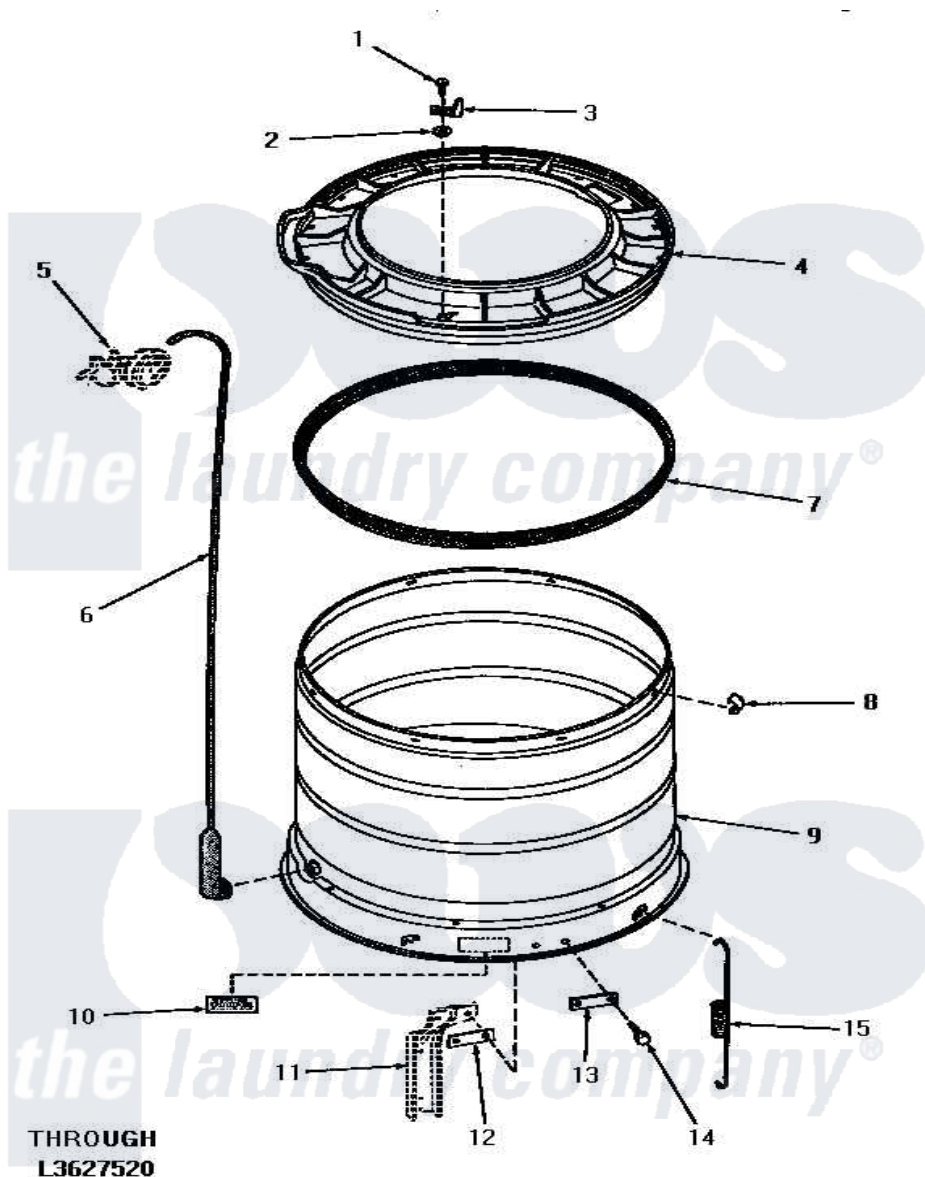

Amana HA4500 15 - OUTER TUB, COVER & PRESSURE HOSE

THROUGH
L3627520

OUTER TUB, COVER AND PRESSURE HOSE

Amana [Residential Amana HA4500 Washer Parts](#) Parts Diagram 15 - OUTER TUB, COVER & PRESSURE HOSE

[Click on the part number to view part](#)

Item	Original Part Number	Replaced By	Status	Part Description
1	25723	27001200		Screw
2	03815			Lockwasher, No.10 Ext Shk
3	27247			Trigger, Out-Of-Bal Swi
4	27137	31153		Cover Outer Tub
5	Y00000000		Not Available	SEE NOTE PRESSURE SWITCH
6	29077		Not Available	ASSY,PRESSURE FILL HOSxREPLACE
7	27184			Gasket, Tub Cover
8	Y27017		Not Available	CLIP,SPRING
9	27071		Not Available	OUTER TUB
10	Y27195		Not Available	STICKER
11	Y00000000		Not Available	SEE NOTE SUPPORT LEG
12	27927			Plate, Leg .032
13	27926			Plate, Leg .063
14	27205	40128701		Screw, 5/16-18 X .50
15	27239			Spring, Leg