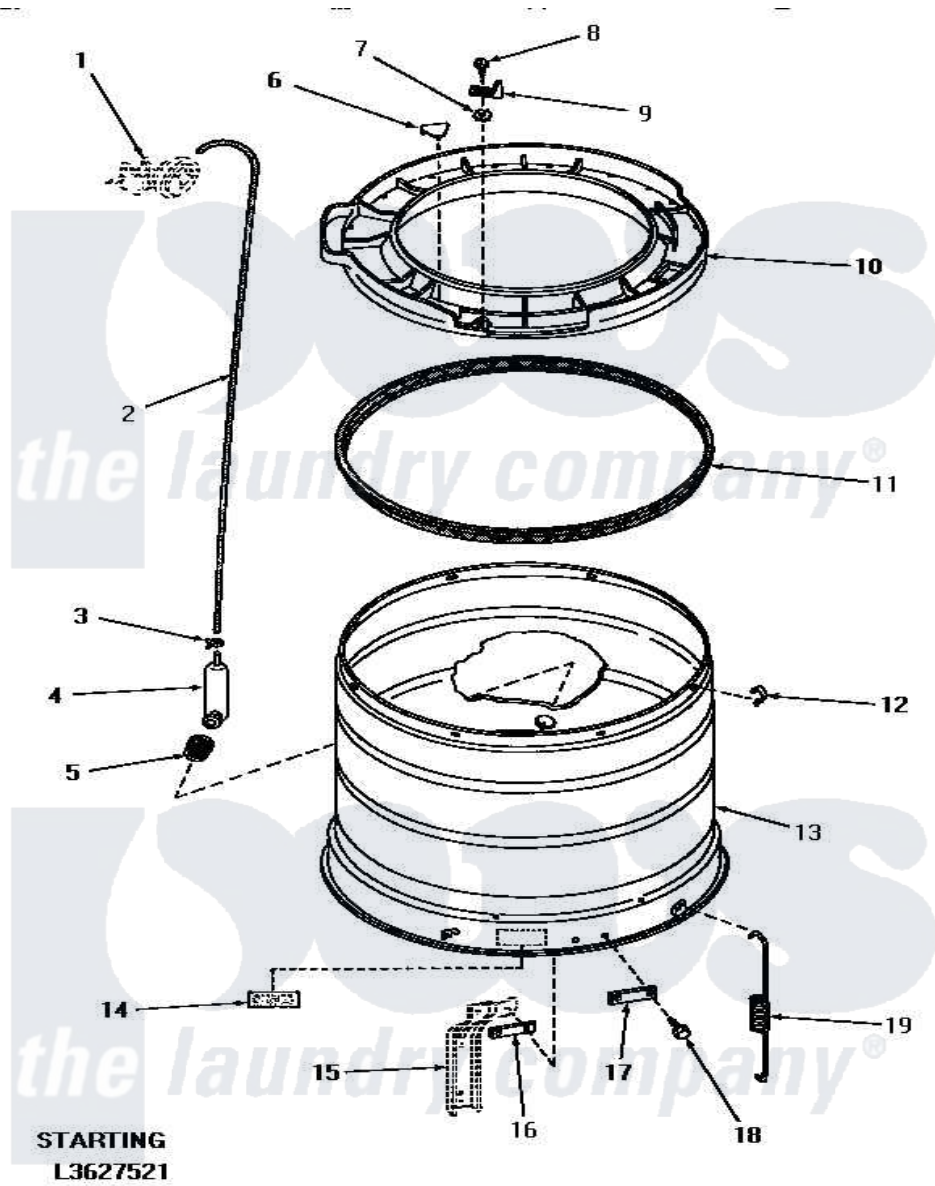

# Amana HA4500 16 - OUTER TUB, COVER & PRESSURE HOSE

## OUTER TUB, COVER AND PRESSURE HOSE

Amana [Residential Amana HA4500 Washer Parts](#) Parts Diagram 16 - OUTER TUB, COVER & PRESSURE HOSE  
 Click on the part number to view part

Item	Original Part Number	Replaced By	Status	Part Description
1	Y00000000		Not Available	SEE NOTE PRESSURE SWITCH
2	29213	<a href="#">39125</a>		Tubing 31
3	Y22294	<a href="#">596669</a>		Clamp, Manifold
4	29116		Not Available	PRESSURE ACCUMULATOR
5	29175	<a href="#">40037801</a>		Grommet
6	29901		Not Available	PLUG,SNAP-IN-OUTER TUB
7	<a href="#">03815</a>			Lockwasher, No.10 Ext Shk
8	25723	<a href="#">27001200</a>		Screw
9	<a href="#">27247</a>			Trigger, Out-Of-Bal Swi
10	29555	<a href="#">31153</a>		Cover Outer Tub
11	<a href="#">27184</a>			Gasket, Tub Cover
12	Y27017		Not Available	CLIP,SPRING
13	29232		Not Available	OUTER TUB
14	Y27195		Not Available	STICKER
15	Y00000000		Not Available	SEE NOTE SUPPORT LEG
16	<a href="#">27927</a>			Plate, Leg .032