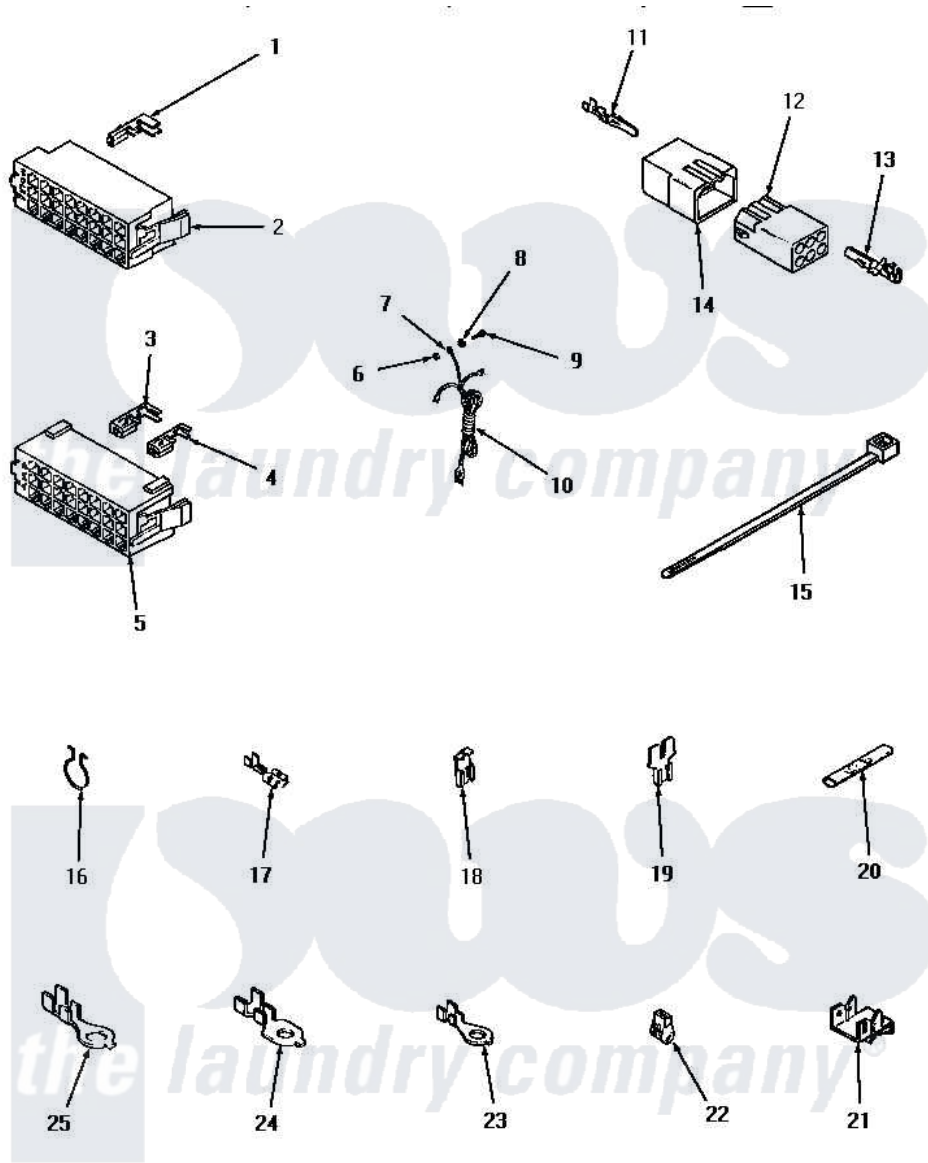

# Amana HA4500 17 - POWER CORD & WIRE TERMINALS

## POWER CORD AND WIRE TERMINALS

Amana [Residential Amana HA4500 Washer Parts](#) Parts Diagram 17 - POWER CORD & WIRE TERMINALS  
 Click on the part number to view part

Item	Original Part Number	Replaced By	Status	Part Description
1	24176		Not Available	MOLEX TERMINAL
2	24175	<a href="#">12500058</a>		Knob Ski
3	00183		Not Available	TERMINAL,FEMALE 2-WIRE
4	00180		Not Available	TERMINAL,FEMALE
5	28856		Not Available	HOUSING,24 POSITION
6	03673		Not Available	NUT
7	Y00000000		Not Available	SEE NOTE GROUND WIRE, GREEN
8	<a href="#">03815</a>			Lockwasher, No.10 Ext Shk
9	<a href="#">20267</a>			Screw, 10-24 X 3/8 Round
10	22660		Not Available	POWER CORD AND PLUG
11	<a href="#">Y00116</a>			Terminal, Pin-Male
12	<a href="#">26708</a>			Receptacle, 6 Circuit
13	Y00117	<a href="#">5011-XX</a>		093 Female Socket
14	<a href="#">23041</a>			Plug, 6 Circuit
15	55881	<a href="#">M0321209</a>		Tie-Electrical
16	<a href="#">51291</a>			Clip, Wire

17	Y00119		Not Available	SPADE TERMINAL(18 GAUGE) (1/4 INCH-(1) 18 GAUGE WIRE)
18	<a href="#">Y00120</a>			Terminal, Flag-1/4 Fema
19	29673		Not Available	DOUBLE CONNECTOR
20	21091		Not Available	CONNECTOR TWO 1/4 INCH MALE
21	Y00161	<a href="#">B5733302</a>		Clip, Ground
22	70210		Not Available	INSULATOR,BLUE
23	<a href="#">00110</a>			No.10 18 Gauge Wire
24	<a href="#">Y00111</a>			Ring Terminal No.10 No.10 18 Gauge Wires Or
25	Y00113		Not Available	TERMINAL,RING-1/4 STUD