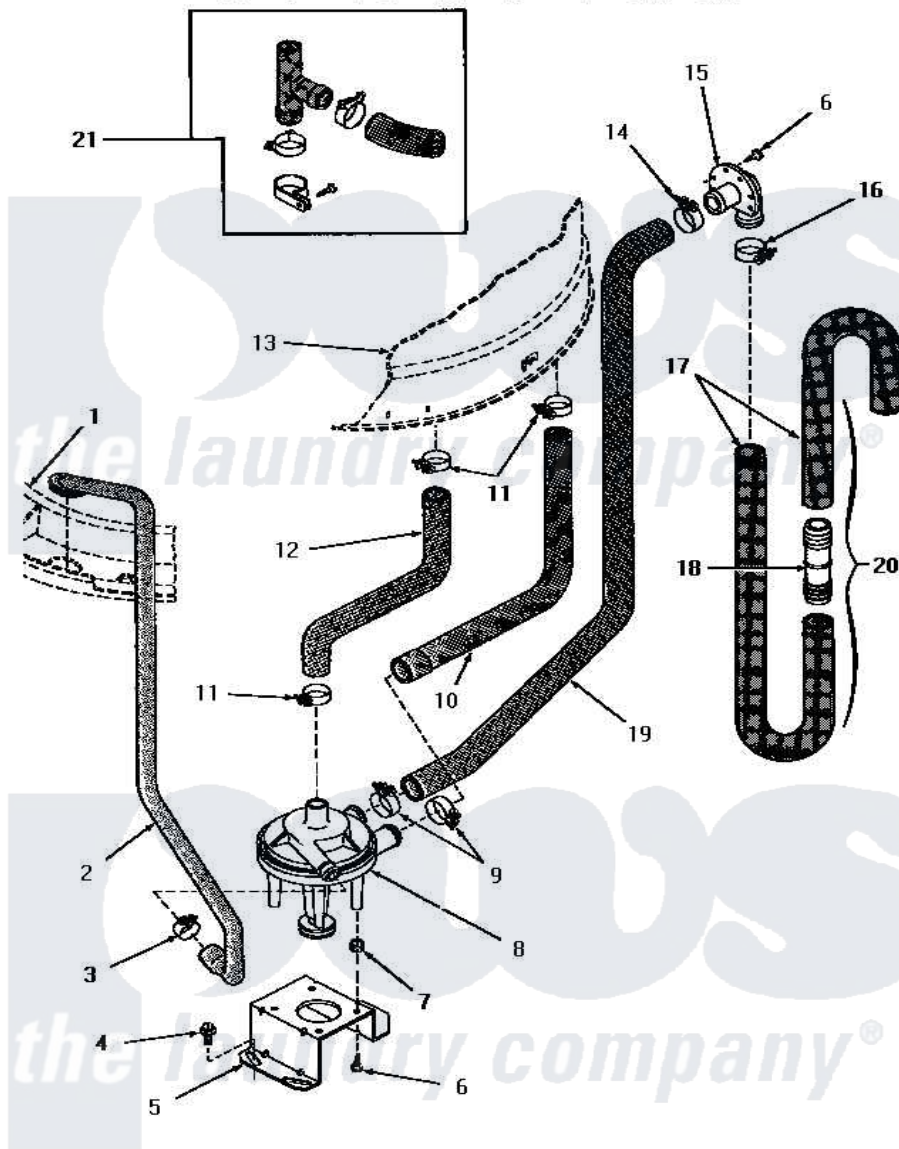

Amana HA4500 18 - PUMP ASSY/BRKT/HOSES & SIPHON BREAK KIT

**PUMP ASSEMBLY, BRACKET, HOSES AND SIPHON BREAK KIT
(Models equipped with rubber drain hose)**

Amana [Residential Amana HA4500 Washer Parts](#) Parts Diagram 18 - PUMP ASSY/BRKT/HOSES & SIPHON BREAK KIT

[Click on the part number to view part](#)

Item	Original Part Number	Replaced By	Status	Part Description
1	Y00000000		Not Available	SEE NOTE OUTER TUB COVER
2	27232		Not Available	HOSE
3	27644	285655		Clamp, Hose
4	27157			Screw, 10-24 X 5/8 Spec
5	27105			Bracket, Pump Mounting
6	51784		Not Available	SCREW,10B-16 X 1/2 HEX
7	27063			On-Sert
8	27065	31968		Assembly, Pump NA
9	27153	285655		Clamp, Hose
10	27160		Not Available	HOSE,TUB TO PUMP-DRAIN
11	27151	285655		Clamp, Hose
12	27159		Not Available	HOSE,TUB TO PUMP
13	Y00000000		Not Available	SEE NOTE OUTER TUB
14	20391	285655		Clamp, Hose
15	23553		Not Available	ELBOW,DRAIN HOSE-PLAST

16	20211	285655	Clamp, Hose
17	28293		Hose, Drain
18	25863	16272	Connector, Straight
19	27161		Hose, Pump To Drain Val
20	Y00000000		Not Available SEE NOTE DRAIN HOSE AND HOSE COUPLER -- (SEE NOTE 1)
21	297P3	76660	Break-Sphn