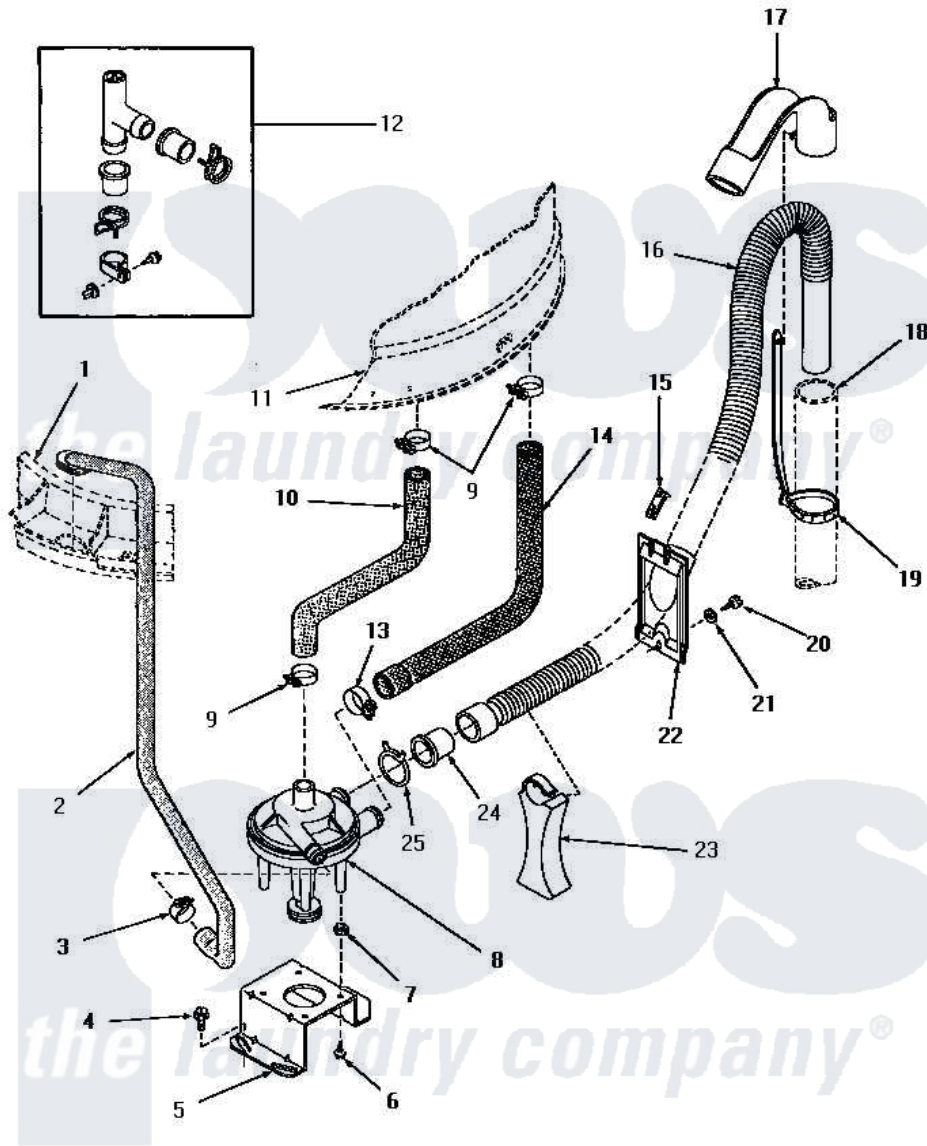

Amana HA4500 19 - PUMP ASSY/BRKT/HOSES & SIPHON BREAK KIT

PUMP ASSEMBLY, BRACKET, HOSES AND SIPHON BREAK KIT
(Models equipped with plastic drain hose)

Amana [Residential Amana HA4500 Washer Parts](#) Parts Diagram 19 - PUMP ASSY/BRKT/HOSES & SIPHON BREAK KIT

Click on the part number to view part

Item	Original Part Number	Replaced By	Status	Part Description
1	Y00000000		Not Available	SEE NOTE OUTER TUB COVER
2	27232		Not Available	HOSE
3	27644	285655		Clamp, Hose
4	27157			Screw, 10-24 X 5/8 Spec
5	27105			Bracket, Pump Mounting
6	51784		Not Available	SCREW,10B-16 X 1/2 HEX
7	27063			On-Sert
8	27065	31968		Assembly, Pump NA
9	27151	285655		Clamp, Hose
10	27159		Not Available	HOSE,TUB TO PUMP
11	Y00000000		Not Available	SEE NOTE OUTER TUB
12	386P3	76660		Break-Sphn
13	27153	285655		Clamp, Hose
14	27160		Not Available	HOSE,TUB TO PUMP-DRAIN
15	29936		Not Available	HOSE RETAINER CLIP

16	29142	39952	Hose- Drai
17	29144	22003814	Retainer, Drain Hose
18	Y00000000		Not Available SEE NOTE STANDPIPE
19	29999	8539404	Tie-Wire
20	27196	27001200	Screw
21	20492	M0270504	Washer
22	29131		Not Available RETAINER,DIRECTIONAL
23	29284		Stand, Hose
24	29143		Not Available HOSE,ADAPTER
25	29172		Not Available CLAMP,HOSE
NI	406P3	451P3	Kit Drain Extension