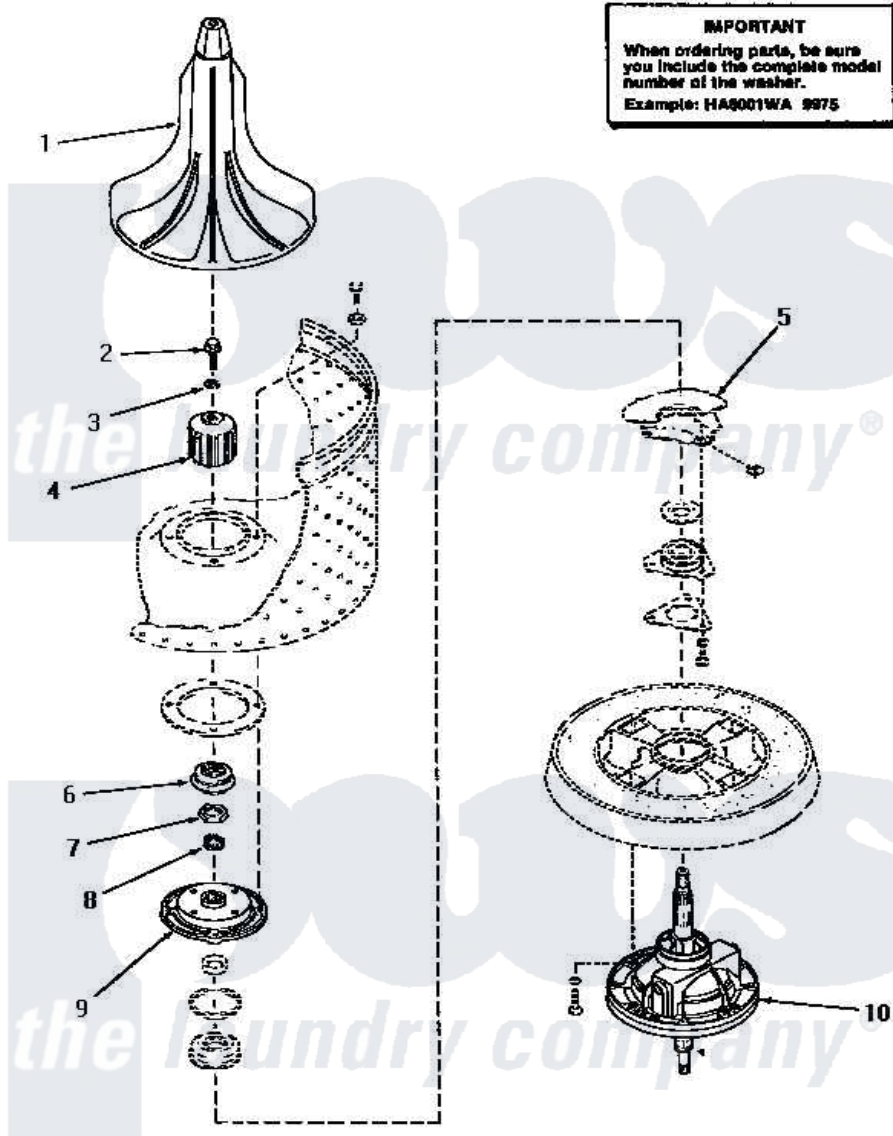

# Amana HA4500 20 - SHORT POST DRIVE (ADDITION)

## SHORT POST DRIVE

Amana [Residential Amana HA4500 Washer Parts](#) Parts Diagram 20 - SHORT POST DRIVE (ADDITION)

[Click on the part number to view part](#)

Item	Original Part Number	Replaced By	Status	Part Description
1	30855	<a href="#">40000501W</a>		Agitator, Flex Vane
2	<a href="#">30852</a>			Screw, No.8-1/4 X 20 X 3/
3	30853		Not Available	SEAL
4	30071	<a href="#">R9900189</a>		Kit, Drive Bell And Seal
5	Y00000000		Not Available	SEE NOTE OUTER TUB
6	30022		Not Available	ASSY,SEAL-HEAD xREPLACE
7	Y29220	<a href="#">40016301</a>		Nut, Lock
8	29728	<a href="#">40008301</a>		Insert, Spline
9	30034		Not Available	HUB ASSEMBLY
10	30848	<a href="#">33227P</a>		Assembly- Tran
"	33227	<a href="#">33227P</a>		Assembly- Tran