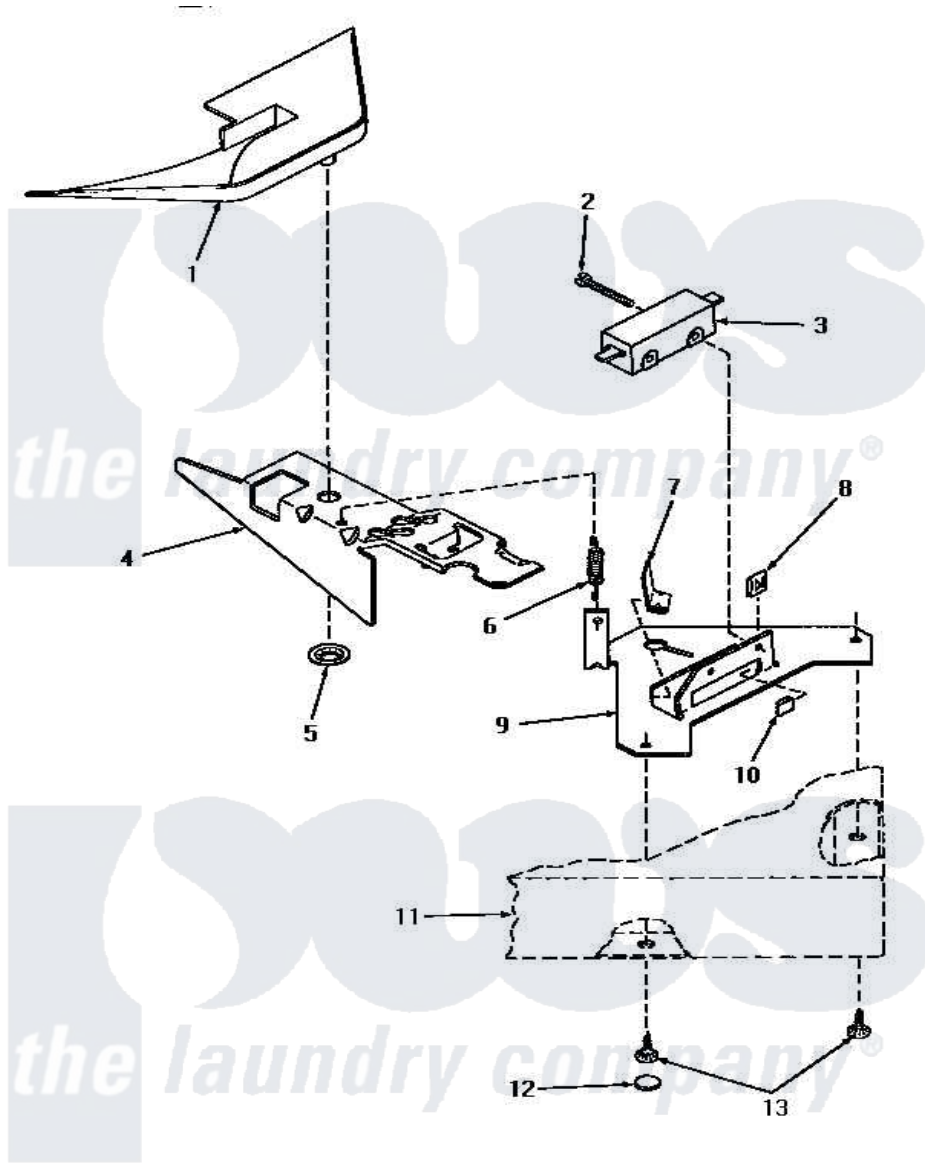

# Amana HA4500 21 - SWITCH & BRACKET ASSY

## SWITCH AND BRACKET ASSEMBLY

Amana [Residential Amana HA4500 Washer Parts](#) Parts Diagram 21 - SWITCH & BRACKET ASSY  
 Click on the part number to view part

Item	Original Part Number	Replaced By	Status	Part Description
1	29042		Not Available	SHIELD,LID SWITCH
2	Q6516		Not Available	SCREW,6-32 X 1 ROUND H
3	27249		Not Available	SWITCH
4	<a href="#">27602</a>			Lever, Out-Of-Bal Switch
5	<a href="#">29043</a>			Nut, Push
6	<a href="#">27603</a>			Spring, Switch Lever
7	<a href="#">Y27837</a>			Clip, Speed-"U" Type
8	27248		Not Available	NUT,SPEED U-TYPE
9	27250		Not Available	BRACKET,OUT-OF-BAL SWI
10	<a href="#">27610</a>			Clip, U
11	Y00000000		Not Available	SEE NOTE CABINET TOP
12	28291		Not Available	WASHER
13	<a href="#">28193</a>			Screw, 8-1/2 Tapping W/