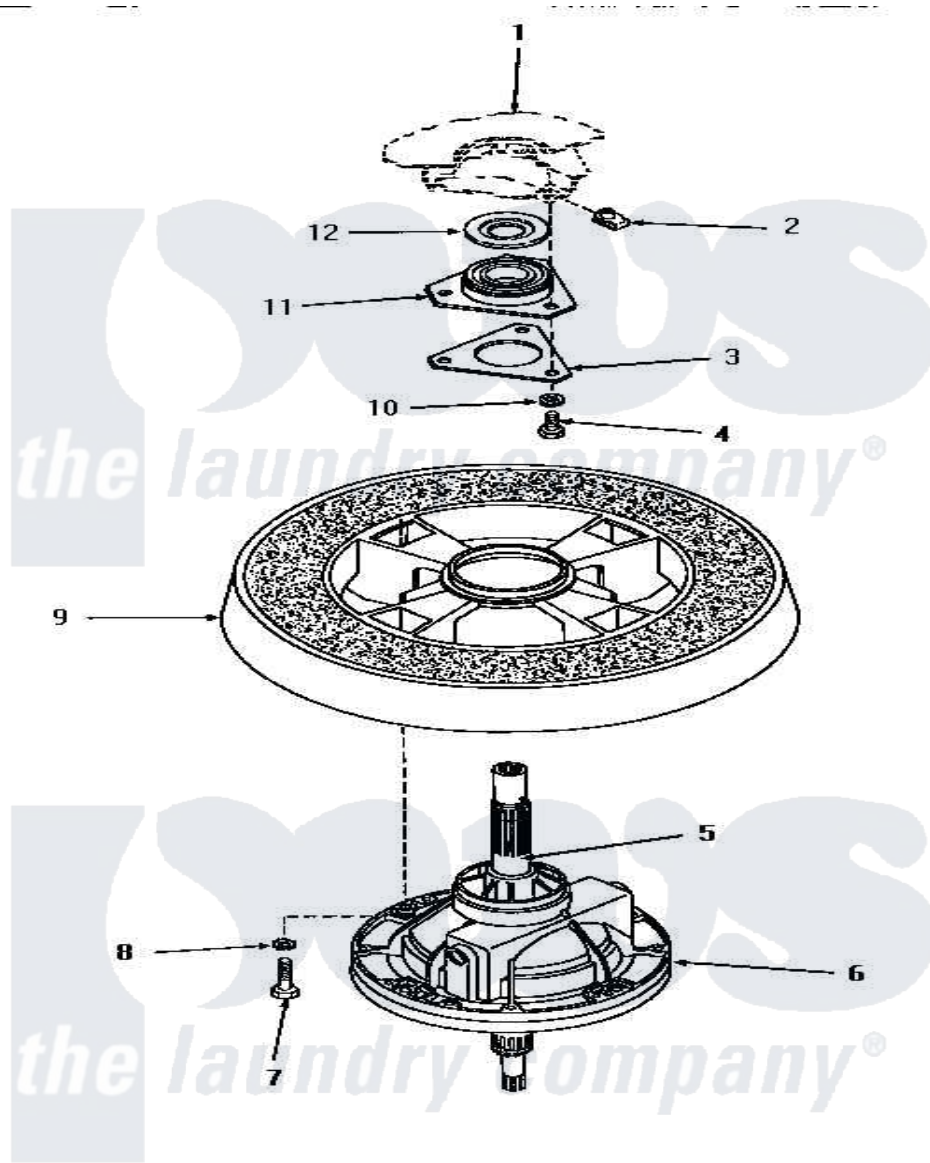

Amana HA4500 22 - TRANSMISSION ASSY & BALANCE RING

TRANSMISSION ASSEMBLY AND BALANCE RING

Amana Residential Amana HA4500 Washer Parts Parts Diagram 22 - TRANSMISSION ASSY & BALANCE RING

[Click on the part number to view part](#)

| Item | Original Part Number | Replaced By | Status | Part Description |
|------|------------------------|---------------------------|---------------|--------------------------|
| 1 | Y00000000 | | Not Available | SEE NOTE OUTER TUB |
| 2 | 27222 | | | Nut, Retainer 5/16-18 |
| 3 | 27166 | | Not Available | WASHER, BEARING HOUSING |
| 4 | 01355 | | Not Available | SCREW |
| 5 | 27604P | | | Never-Seeze 1 Oz Tube |
| 6 | 30946 | | Not Available | TRANSMISSION ASSEMBLY |
| 7 | 27200 | | Not Available | CAP SCREW |
| 8 | 02431 | | | Lockwasher, 1/4 Ext Shk |
| 9 | Y29117 | | Not Available | ASSY, BALANCE RING-COMPL |
| 10 | 04366 | | | Lockwasher, 5/16intshkp |
| 11 | 27182 | 40004201P | | Main Bearing Assembly |
| 12 | 27187 | | | Flinger |