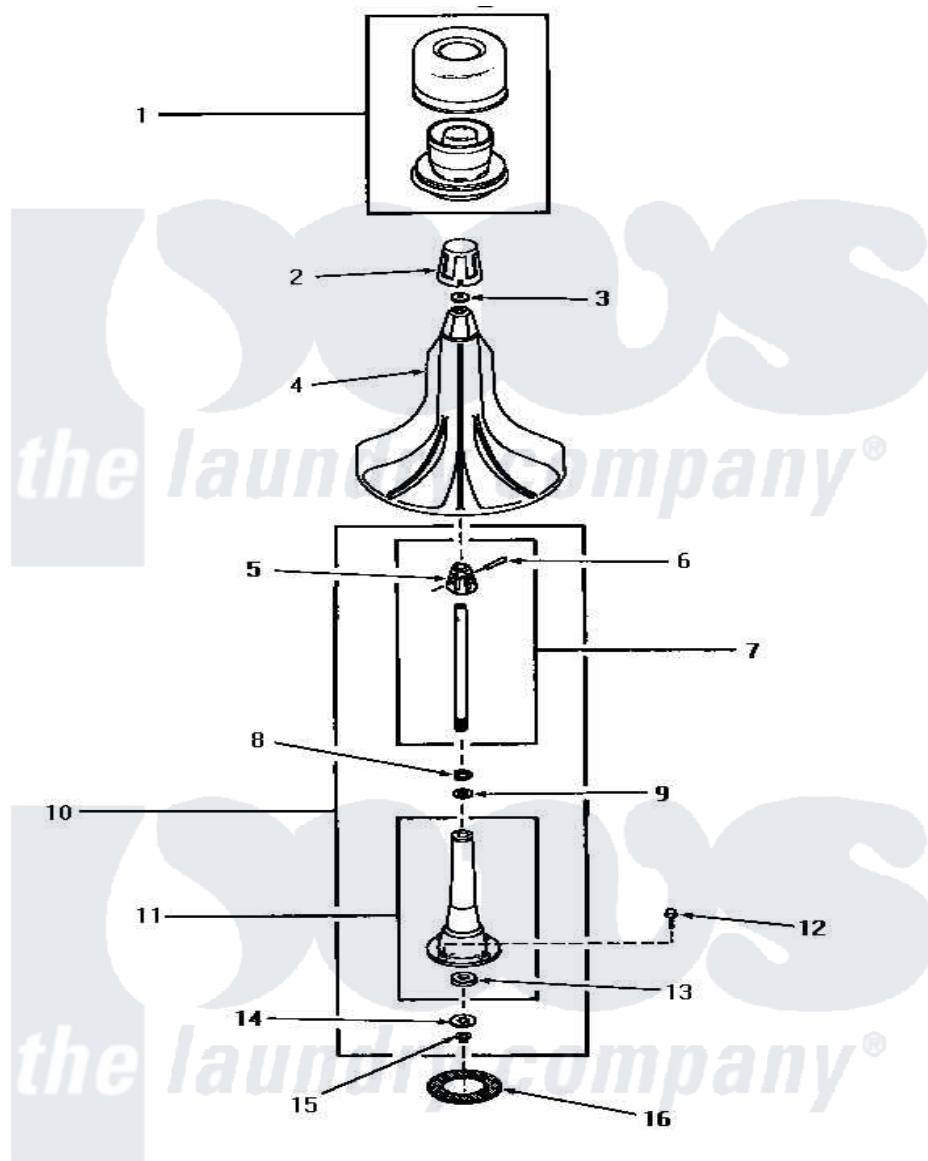

Amana HA4510 03 - AGITATOR & POST

AGITATOR AND POST

Amana [Residential Amana HA4510 Washer Parts](#) Parts Diagram 03 - AGITATOR & POST
 Click on the part number to view part

Item	Original Part Number	Replaced By	Status	Part Description
1	27707		Not Available	ASSY,DISPENSER-FABRIC
2	27138		Not Available	ASSY,AGITATOR CAP
3	27189			Washer, Agitator Cap
4	27120		Not Available	ASSY,AGITATOR
5	27174		Not Available	DRIVE BLOCK
6	20243			Pin, Taper
7	28091			Assembly, Agitator Shaft anddr
8	20057	222T017P01		Washer FIB 21/32 ID X 1156 OD X 1/8
9	04704			Washer, .630id x 1.125od x
10	28934		Not Available	AGITATOR POST ASSEMBLY
11	28933		Not Available	AGITATOR POST
12	27202	W10116787		Screw
13	10429		Not Available	WASHER,THRUST
14	27164			Washer, Spline
15	27197			Ring, Retaining