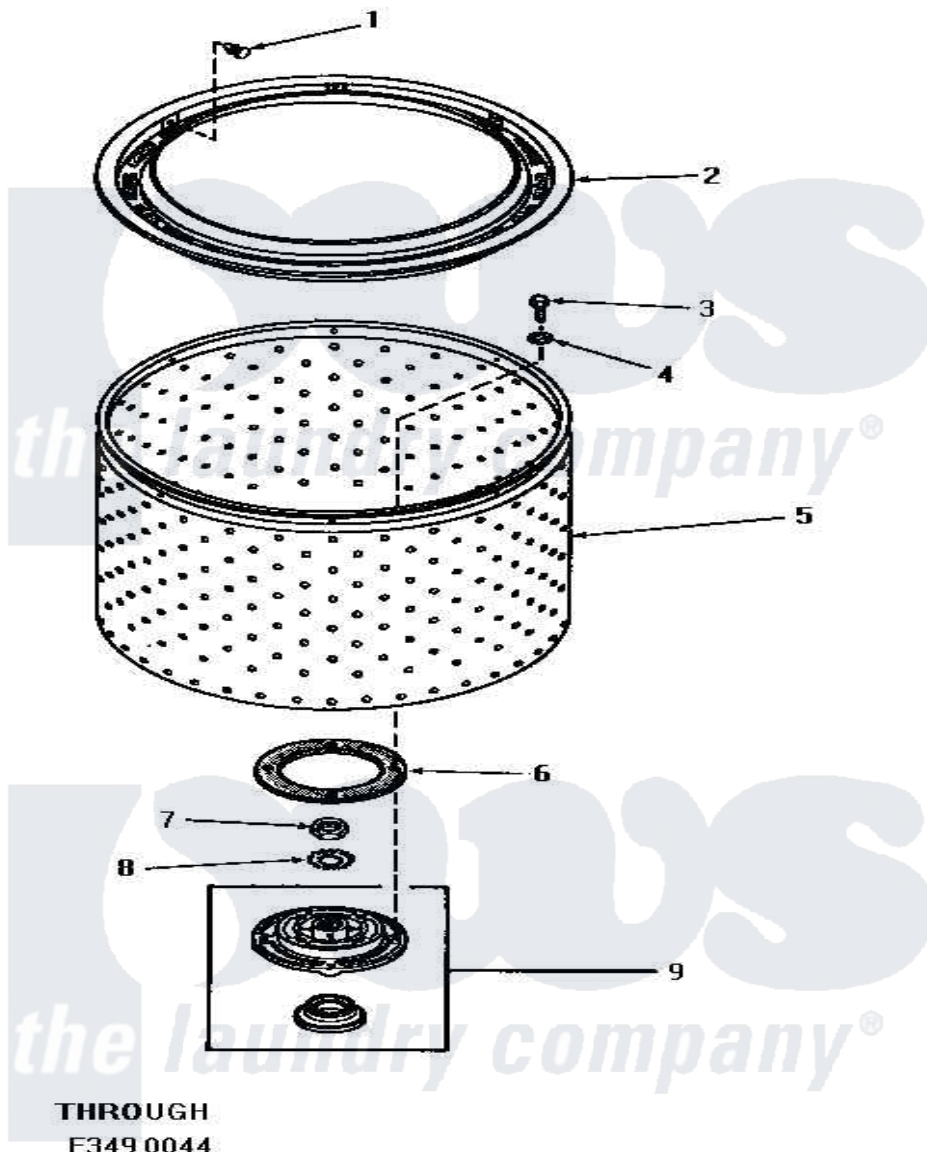

Amana HA4510 10 - LINT FILTER, WASHTUB & HUB

LINT FILTER, WASHTUB AND HUB

Amana [Residential Amana HA4510 Washer Parts](#) Parts Diagram 10 - LINT FILTER, WASHTUB & HUB
 Click on the part number to view part

Item	Original Part Number	Replaced By	Status	Part Description
1	29474			Fastener, Lint Filter
2	27123	33521		Filter Lint/Clothes Guard
3	27202	W10116787		Screw
4	28094			Gasket
5	27074			Motor
"	27073		Not Available	WASHTUB, PORCELAIN
6	27125	39122		Gasket, Washtub
7	Y29220	40016301		Nut, Lock
8	27163			Lockwasher
9	28780	356P3		Kit, Seal-Washer