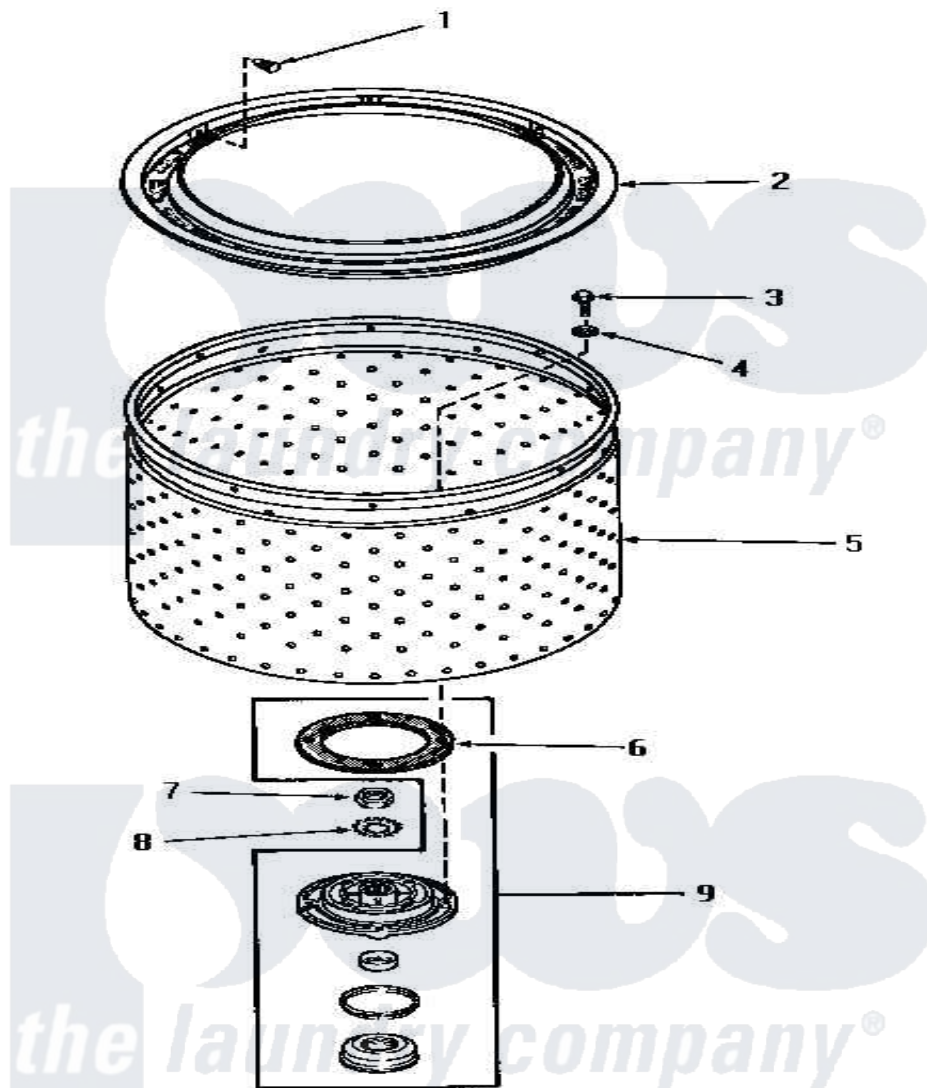

Amana HA4510 11 - LINT FILTER, WASHTUB & HUB

STARTING
F349 0045

LINT FILTER, WASHTUB AND HUB

Amana Residential Amana HA4510 Washer Parts Parts Diagram 11 - LINT FILTER, WASHTUB & HUB
Click on the part number to view part

Item	Original Part Number	Replaced By	Status	Part Description
1	29474			Fastener, Lint Filter
2	27123	33521		Filter Lint/Clothes Guard
3	27202	W10116787		Screw
4	28094			Gasket
5	28138		Not Available	WASHTUB, STAINLESS STEEL
"	29074	39252P		Wash Tub
6	27125	39122		Gasket, Washtub
7	Y29220	40016301		Nut, Lock
8	27163			Lockwasher
9	356P3			Kit, Seal-Washer