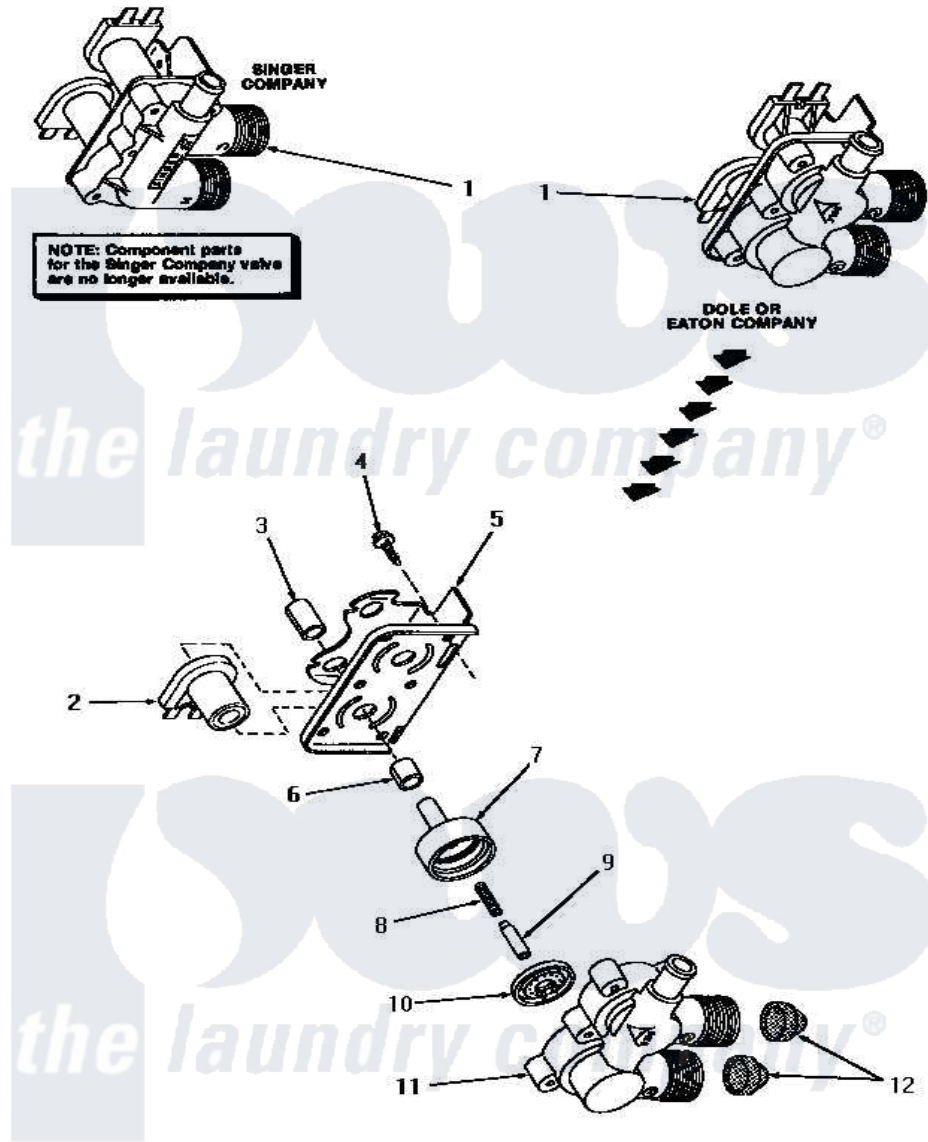

Amana HA4510 12 - MIXING VALVE ASSY

MIXING VALVE ASSEMBLY

Amana [Residential Amana HA4510 Washer Parts](#) Parts Diagram 12 - MIXING VALVE ASSY
 Click on the part number to view part

Item	Original Part Number	Replaced By	Status	Part Description
1	27156	33930		Valve, Mixing
2	24126	33930		Valve, Mixing
3	24128		Not Available	SLEEVE, LONG
4	25817C		Not Available	SCREW
5	Y24158		Not Available	MOUNTING BRACKET
6	24129		Not Available	SLEEVE, SHORT
7	24130			Guide, Armature
8	24131		Not Available	SPRING
9	24132		Not Available	ARMATURE
10	24134		Not Available	DIAPHRAGM
11	Y24159	33930		Valve, Mixing
12	24122	22002960		Strainer, Washer Inlet