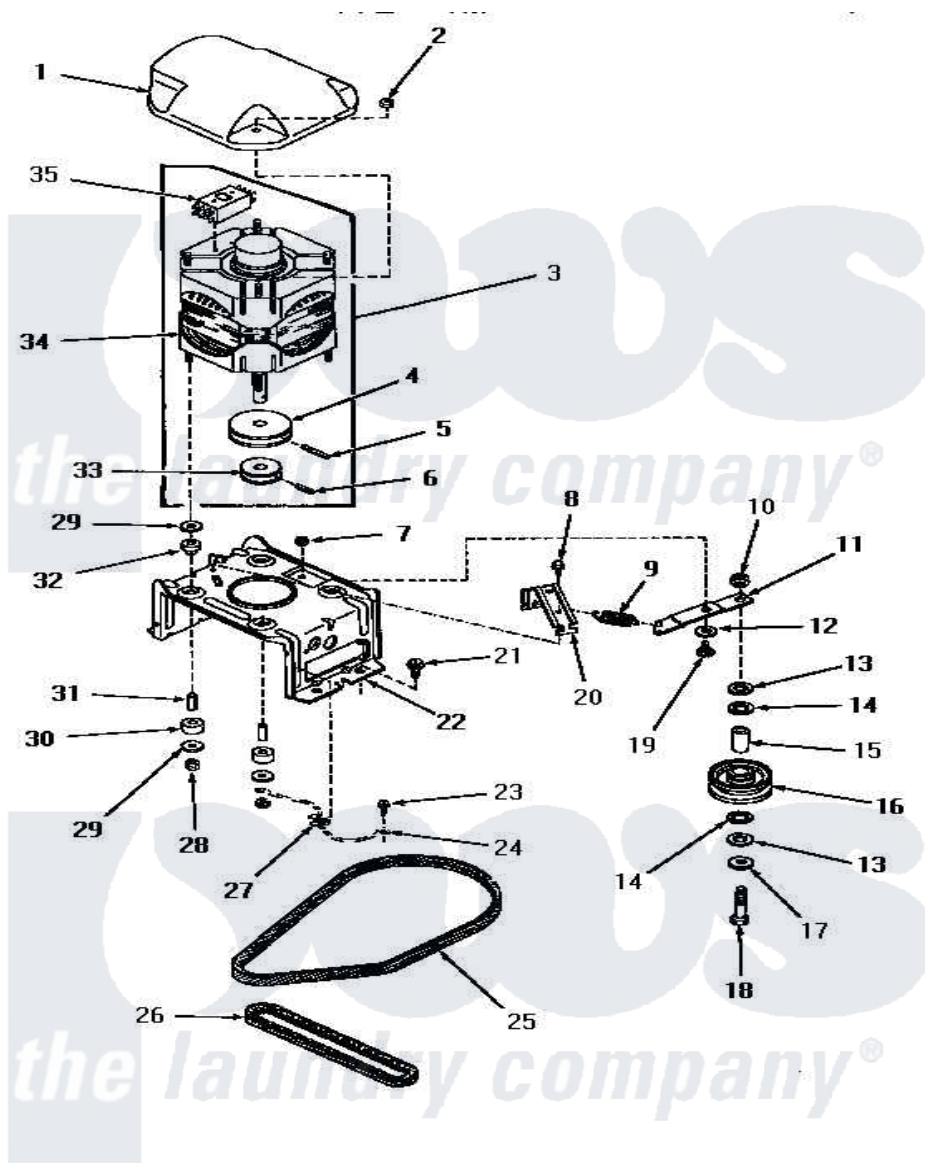

Amana HA4510 13 - MOTOR, MTG BRACKET, BELTS & IDLER ASSY

MOTOR, MOUNTING BRACKET, BELTS AND IDLER ASSEMBLY
(through Serial No. C3486773)

Amana [Residential Amana HA4510 Washer Parts](#) Parts Diagram 13 - MOTOR, MTG BRACKET, BELTS & IDLER ASSY
Click on the part number to view part

Item	Original Part Number	Replaced By	Status	Part Description
1	27136			Shield, Motor
2	27201			Locknut
3	27658	27179P		Motor-Drve
4	27171		Not Available	PULLEY,MOTOR
5	23750			Pin, Roll
6	10416			Pin, Roll
7	52566	27001225		Nut, Jam Mid Lock 1/4-20
8	56264	27001200		Screw
9	27928		Not Available	SPRING
10	56156	358160		Nut
11	27135			Lever, Idler
12	81392	40054701		Washer
13	28018		Not Available	WASHER
14	27210		Not Available	WASHER
15	27601		Not Available	BEARING
16	27212	R9900487		Sheet

17	27211	Not Available	WASHER
18	27209		Bolt
19	27229	40038901	Screw, 1/4-20
20	27929		Xarm Spring
21	27157		Screw, 10-24 X 5/8 Spec
22	27112	Not Available	MOTOR MOUNTING BRACKET
23	26592	Not Available	HEX HEAD SCREW
24	Y00000000	Not Available	SEE NOTE GROUND WIRE, GREEN
25	27246	R9900487	Sheet
26	27155		Belt, Pump
27	Y00161	B5733302	Clip, Ground
28	23604		Nut, Hex 10-32 Lock
29	03888	Not Available	WASHER
30	01953	Not Available	WASHER,LOWER MOTOR MOU
31	27181	Not Available	SPACER,MOTOR
32	01952A		Mounting, Rubber
33	Y27104	Not Available	PULLEY,MOTOR
34	27659	Not Available	MOTOR
35	24139	Not Available	SWITCH,MOTOR
"	24140	Not Available	SWITCH,MOTOR
"	24142	Not Available	SWITCH,MOTOR
"	Y24149		Switch, Motor
NI	258P3	Not Available	KIT,CAPACITOR