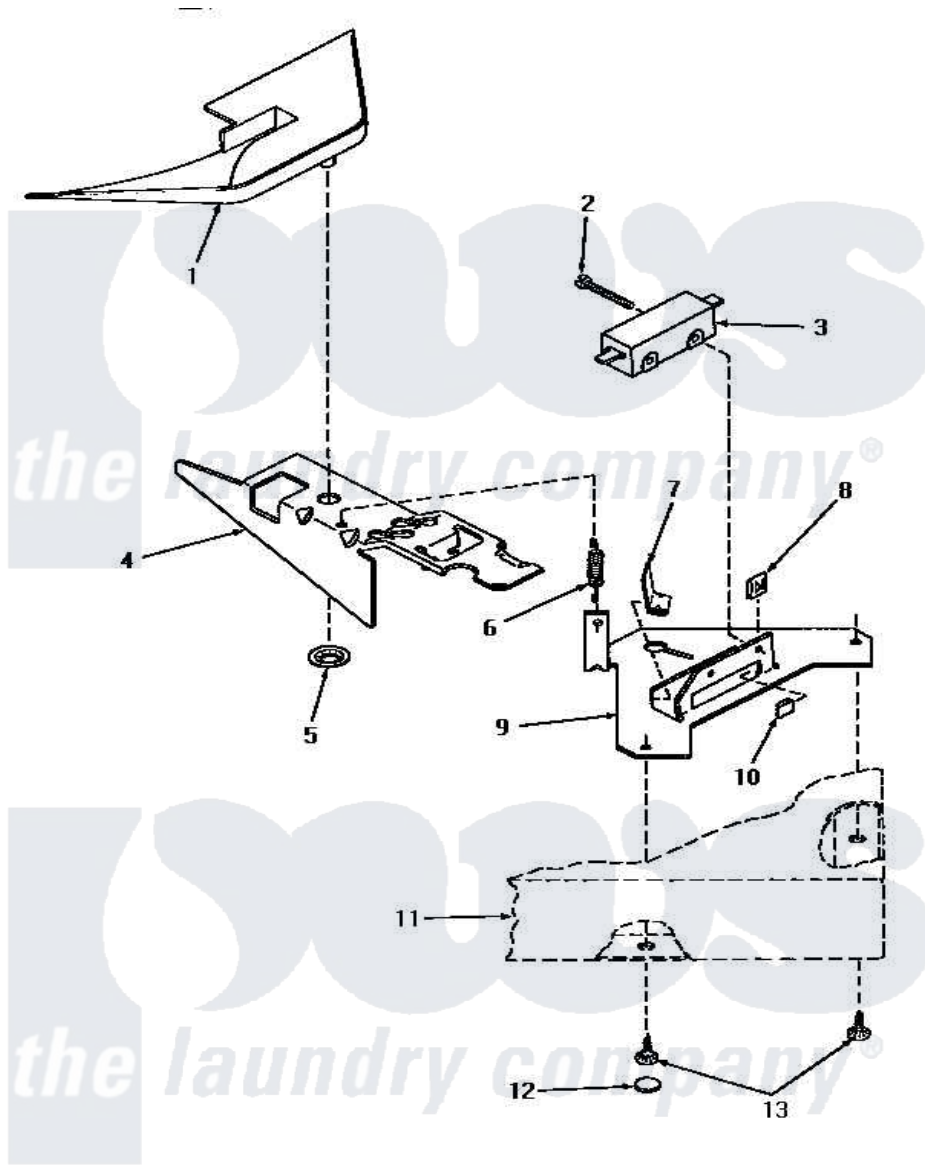

Amana HA4510 21 - SWITCH & BRACKET ASSY

SWITCH AND BRACKET ASSEMBLY

Amana [Residential Amana HA4510 Washer Parts](#) Parts Diagram 21 - SWITCH & BRACKET ASSY
 Click on the part number to view part

Item	Original Part Number	Replaced By	Status	Part Description
1	29042		Not Available	SHIELD,LID SWITCH
2	Q6516		Not Available	SCREW,6-32 X 1 ROUND H
3	27249		Not Available	SWITCH
4	27602			Lever, Out-Of-Bal Switch
5	29043			Nut, Push
6	27603			Spring, Switch Lever
7	Y27837			Clip, Speed-"U" Type
8	27248		Not Available	NUT,SPEED U-TYPE
9	27250		Not Available	BRACKET,OUT-OF-BAL SWI
10	27610			Clip, U
11	Y00000000		Not Available	SEE NOTE CABINET TOP
12	28291		Not Available	WASHER
13	28193			Screw, 8-1/2 Tapping W/