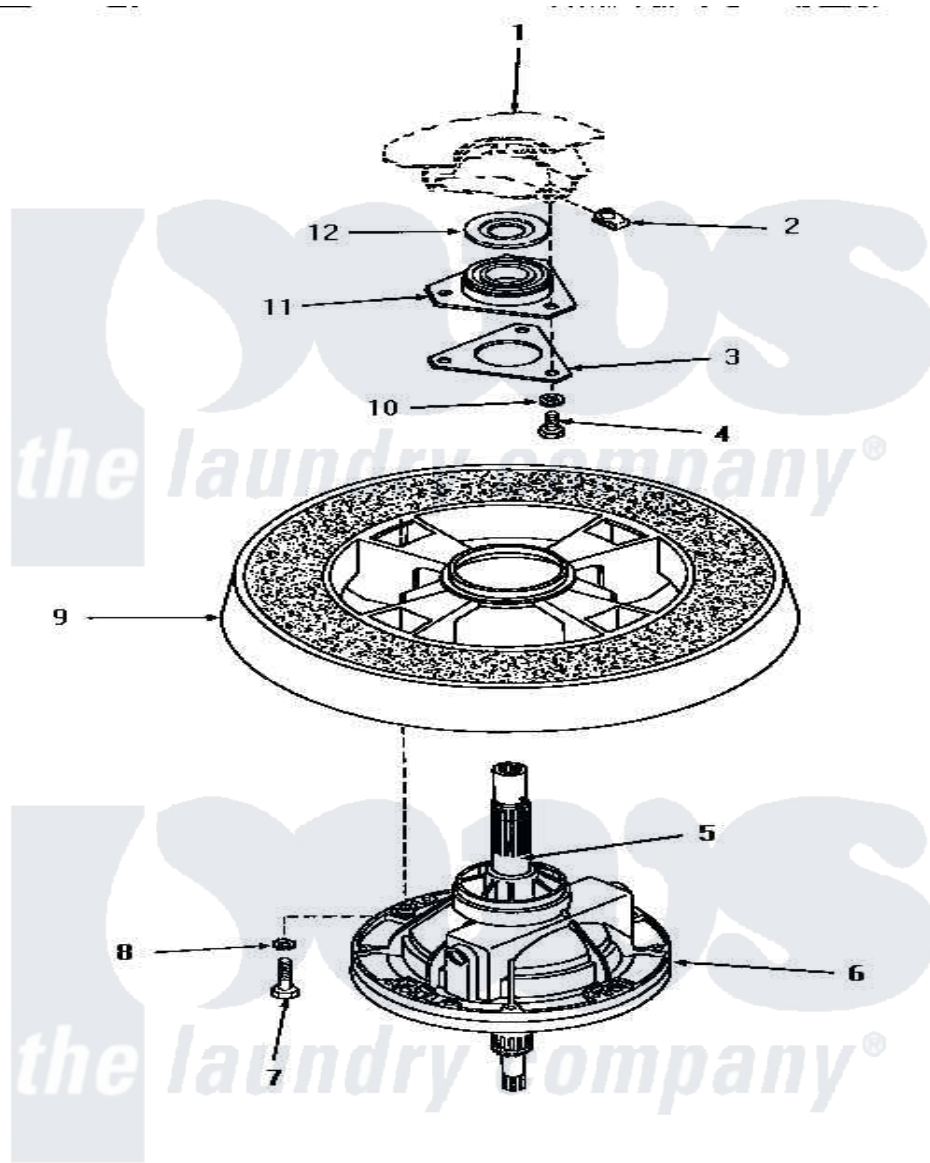

Amana HA4510 22 - TRANSMISSION ASSY & BALANCE RING

TRANSMISSION ASSEMBLY AND BALANCE RING

Amana [Residential Amana HA4510 Washer Parts](#) Parts Diagram 22 - TRANSMISSION ASSY & BALANCE RING
 Click on the part number to view part

Item	Original Part Number	Replaced By	Status	Part Description
1	Y00000000		Not Available	SEE NOTE OUTER TUB
2	27222			Nut, Retainer 5/16-18
3	27166		Not Available	WASHER, BEARING HOUSING
4	01355		Not Available	SCREW
5	27604P			Never-Seeze 1 Oz Tube
6	30946		Not Available	TRANSMISSION ASSEMBLY
7	27200		Not Available	CAP SCREW
8	02431			Lockwasher, 1/4 Ext Shk
9	Y29117		Not Available	ASSY, BALANCE RING-COMPL
10	04366			Lockwasher, 5/16intshkp
11	27182	40004201P		Main Bearing Assembly
12	27187			Flinger