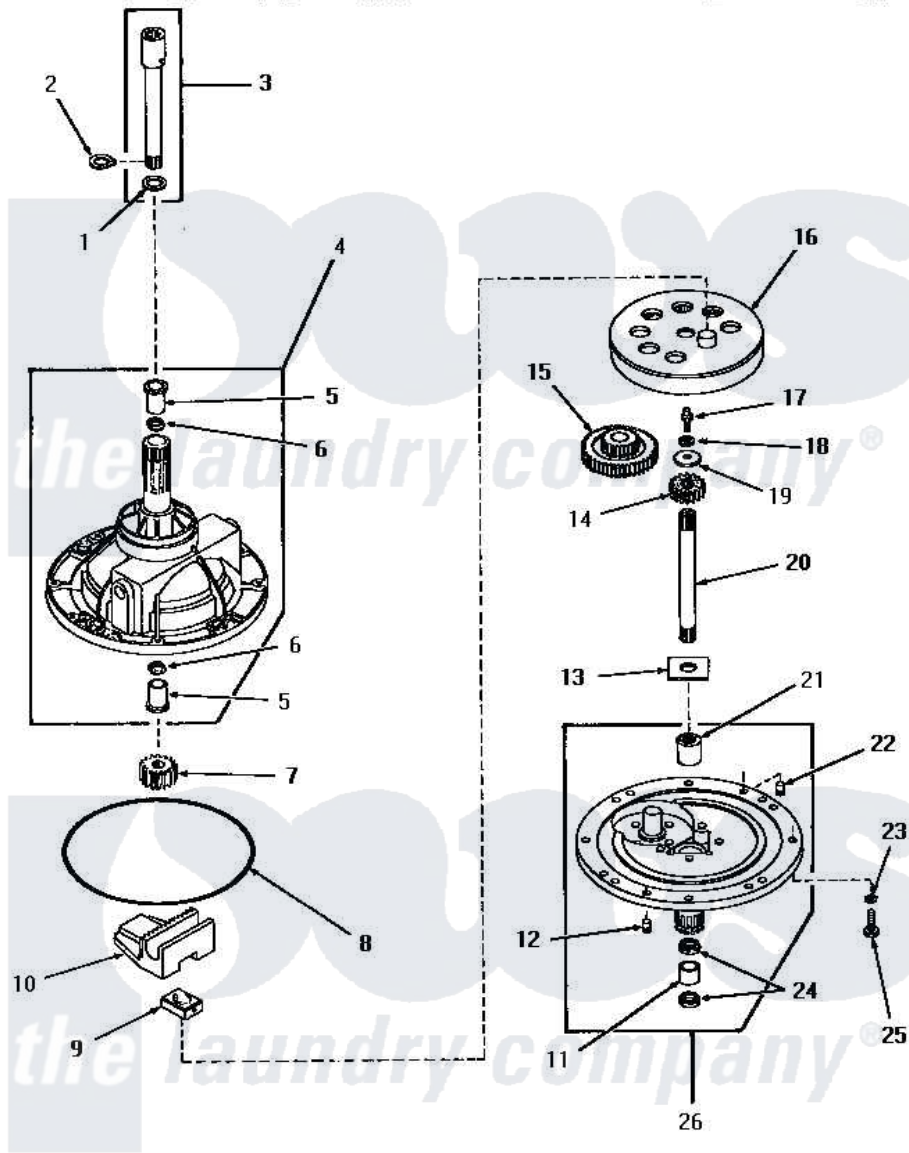

Amana HA4511 01 - 28430 TRANSMISSION ASSY COMPONENTS

COMPONENTS FOR 28430 TRANSMISSION ASSEMBLY

Amana [Residential Amana HA4511 Washer Parts](#) Parts Diagram 01 - 28430 TRANSMISSION ASSY COMPONENTS
 Click on the part number to view part

Item	Original Part Number	Replaced By	Status	Part Description
1	Y00000000		Not Available	SEE NOTE SHIM WASHER -- (SEE NOTE)
2	27197			Ring, Retaining
3	368P3			Kit, Coupling And Shaft
4	27191		Not Available	TRANSMISSION CASE ASSEMBLY
"	28435		Not Available	TRANSMISSION CASE ASSEMBLY
5	27021		Not Available	BEARING
6	Y28114	40042701		Seal- Oil
7	27003			Pinion, Agitator
8	27028			Gasket, Transmission Re
"	28434P		Not Available	LOCTITE
9	26493			Slide
10	Y27001	Y31526		Rack
11	27022			Bearing
12	27172			Pin, Dowel

13	27016		Washer
14	29156		Pinion, Input
15	27002		Gear, Reduction
16	26577		Assembly, Gear And Stud
17	27030	Not Available	SCREW, 1/4-20 SPECIAL
18	21456		Lockwasher, 1/4 Intshkp
19	26509	40041501	Washer
20	27081	27081P	Shaft Input Package
21	27026	Not Available	COVER TRANSMISSION
22	27172		Pin, Dowel
23	02431		Lockwasher, 1/4 Ext Shk
24	Y28114	40042701	Seal- Oil
25	20253		Screw, Cap-1/4-20 X 1"
26	27192	Not Available	TRANSMISSION COVER ASSEMBLY
NI	27243	27243P	Oil, CW Transmission F-