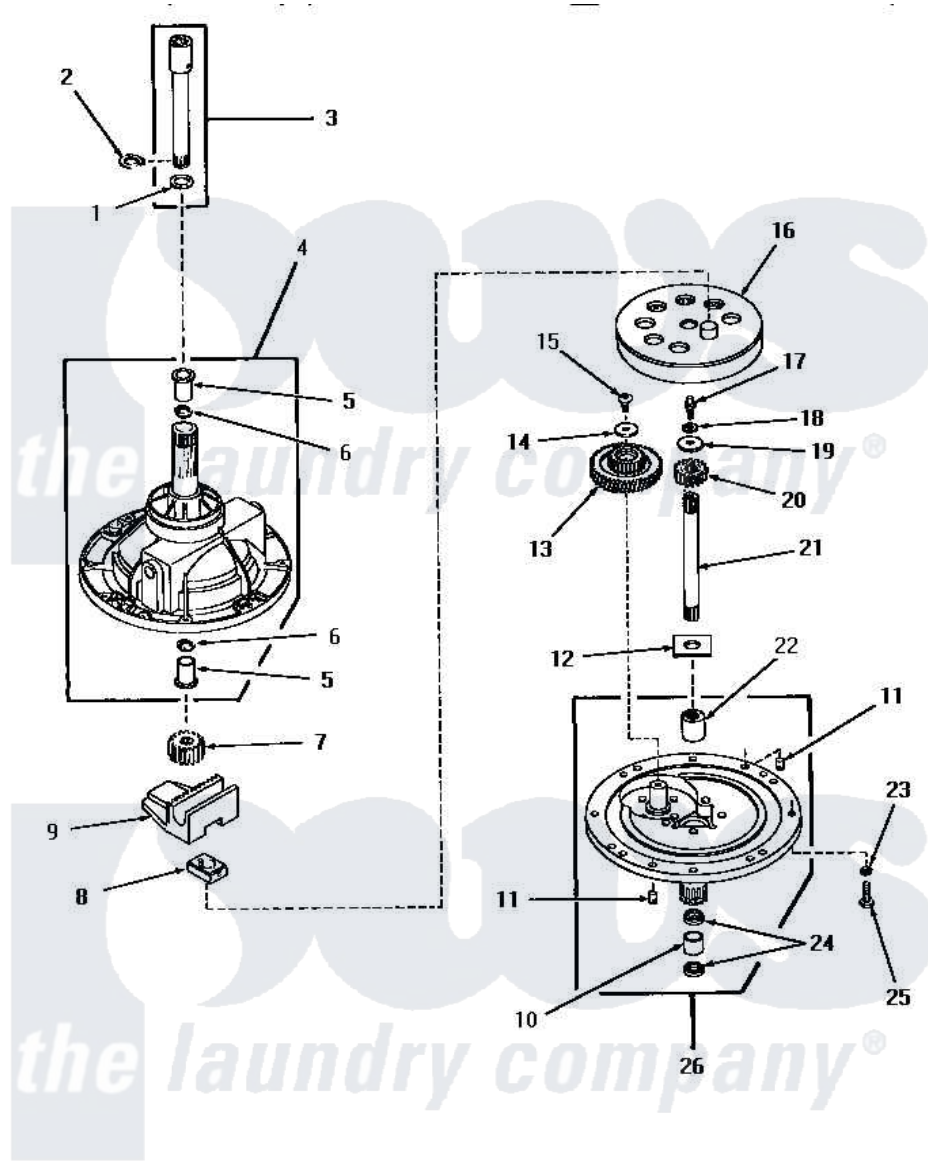

Amana HA4511 02 - 30123 & 30946 TRANSMISSION ASSEMBLIES

COMPONENTS FOR 30123 and 30946 TRANSMISSION ASSEMBLIES

Amana [Residential Amana HA4511 Washer Parts](#) Parts Diagram 02 - 30123 & 30946 TRANSMISSION ASSEMBLIES

[Click on the part number to view part](#)

Item	Original Part Number	Replaced By	Status	Part Description
1	Y00000000		Not Available	SEE NOTE SHIM WASHER -- (SEE NOTE)
2	27197			Ring, Retaining
3	368P3			Kit, Coupling And Shaft
4	28435		Not Available	TRANSMISSION CASE ASSEMBLY
5	27021		Not Available	BEARING
6	Y28114	40042701		Seal- Oil
7	27003			Pinion, Agitator
8	26493			Slide
9	Y27001	Y31526		Rack
10	27022			Bearing
11	27172			Pin, Dowel
12	27016			Washer
13	29161			Gear, Reduction
14	29260		Not Available	WASHER
15	29273			Screw, 1/4-20 X 3/8

16	26577		Assembly, Gear And Stud
17	27030	Not Available	SCREW, 1/4-20 SPECIAL
18	21456		Lockwasher, 1/4 Intshkp
19	26509	40041501	Washer
20	Y29160		Pinion, Drive
21	27081	27081P	Shaft Input Package
22	30893	WR2X4924	Shim
23	02431		Lockwasher, 1/4 Ext Shk
24	Y28114	40042701	Seal- Oil
25	20253		Screw, Cap-1/4-20 X 1"
26	30945	Not Available	ASSY, TRANSMISSION COVExREPLACE
NI	27243	27243P	Oil, CW Transmission F-
"	28434P	Not Available	LOCTITE