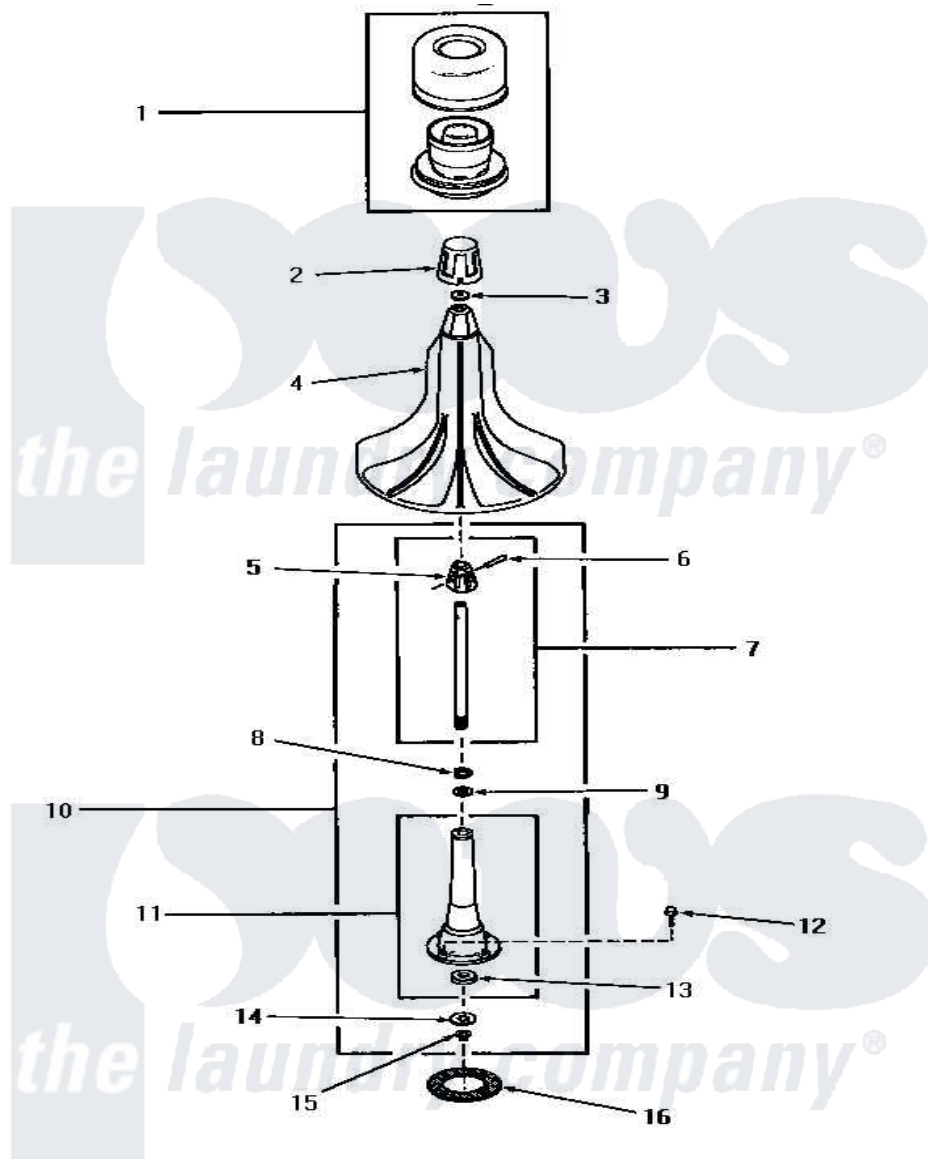

Amana HA4511 03 - AGITATOR & POST

AGITATOR AND POST

Amana [Residential Amana HA4511 Washer Parts](#) Parts Diagram 03 - AGITATOR & POST
 Click on the part number to view part

Item	Original Part Number	Replaced By	Status	Part Description
1	27707		Not Available	ASSY,DISPENSER-FABRIC
2	27138		Not Available	ASSY,AGITATOR CAP
3	27189			Washer, Agitator Cap
4	27120		Not Available	ASSY,AGITATOR
5	27174		Not Available	DRIVE BLOCK
6	20243			Pin, Taper
7	28091			Assembly, Agitator Shaft anddr
8	20057	222T017P01		Washer FIB 21/32 ID X 1156 OD X 1/8
9	04704			Washer, .630id x 1.125od x
10	28934		Not Available	AGITATOR POST ASSEMBLY
11	28933		Not Available	AGITATOR POST
12	27202	W10116787		Screw
13	10429		Not Available	WASHER,THRUST
14	27164			Washer, Spline
15	27197			Ring, Retaining