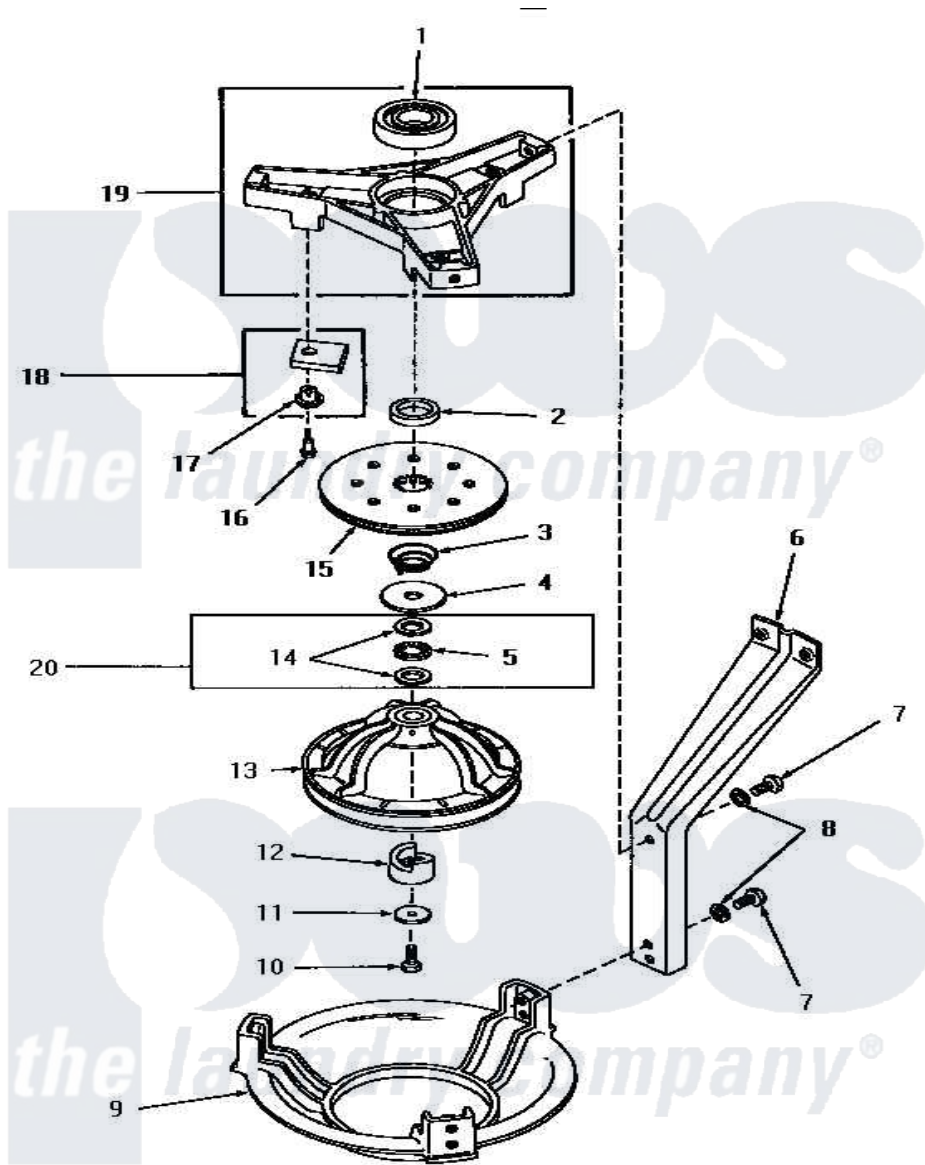

Amana HA4511 04 - BRG HSG/BRAKE/PULLEY & PIVOT DOME

BEARING HOUSING, BRAKE, PULLEY AND PIVOT DOME

Amana [Residential Amana HA4511 Washer Parts](#) Parts Diagram 04 - BRG HSG/BRAKE/PULLEY & PIVOT DOME
 Click on the part number to view part

Item	Original Part Number	Replaced By	Status	Part Description
1	28944	40004001		Bearing, Main
2	27176			Spacer
3	27014	33435		Spring, Conical
4	27015	40063201		Washer, Flat
5	27025		Not Available	BEARING,NEEDLE THRUST
6	27090			Leg, Support
7	30016	40128701		Screw, 5/16-18 X .50
8	04366			Lockwasher, 5/16intshkp
9	27124		Not Available	DOME,PIVOT
10	27220	40063401		Screw, 1/4-20 x 5/8 Hex
11	26509	40041501		Washer
12	27018			Helix
13	30260	34232P		Kit-Pulley
"	27111	34232P		Kit-Pulley
14	27024		Not Available	NO LONGER AVAILABLE
15	26556	R9900474		Brake Assembly

16	26547		Screw, 10-24 Shoulder
17	29993		Sleeve, Anti-Rotation
18	348P3	R9900543	Pad-Brake
19	28913	35746	AssembLy, Bearing Housing-L
20	Y0000000	Not Available	SEE NOTE BEARING RACE AND NEEDLE BEARING -- (USED THROUGH SERIAL NO.4U029469)