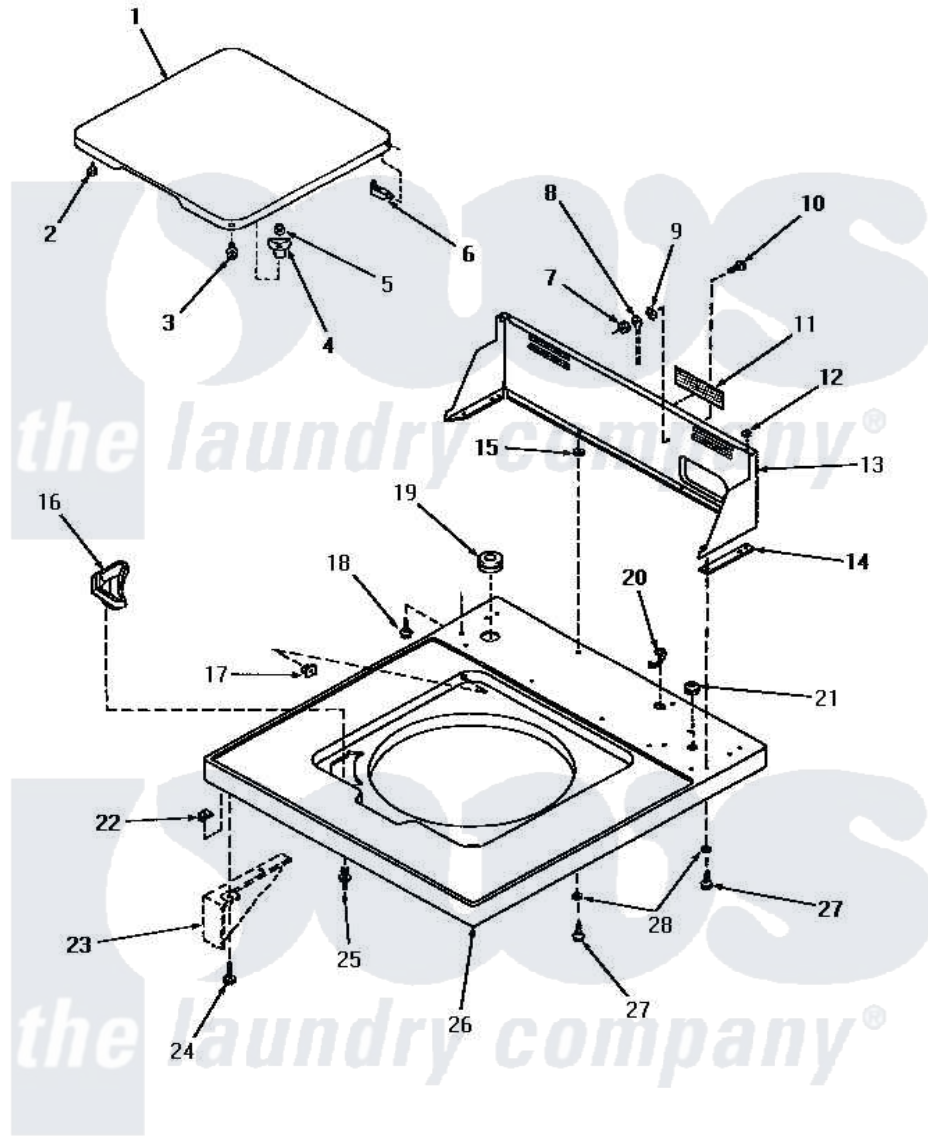

Amana HA4511 05 - CABINET TOP, LOADING DOOR & CONTROL HOOD

CABINET TOP, LOADING DOOR AND CONTROL HOOD

Amana [Residential Amana HA4511 Washer Parts](#) Parts Diagram 05 - CABINET TOP, LOADING DOOR & CONTROL HOOD

[Click on the part number to view part](#)

Item	Original Part Number	Replaced By	Status	Part Description
"	NOTE:		Not Available	2. SIPHON BREAK KIT MUST BE INSTALLED IN DRAIN HOSE IF THE DRAIN RECEPTACLE IS LOWER THAN THE CABINET TOP OF THE WASHER.
1	27665W		Not Available	LOADING DOOR, WHITE
"	27665A		Not Available	ASSY, LID
"	27665K		Not Available	LOADING DOOR, COFFEE
"	27665H		Not Available	LOADING DOOR, HARVEST GOLD
"	27665L		Not Available	LOADING DOOR, ALMOND
2	21685	40038001		Bumper
3	27203		Not Available	ASSY,SCREW & WASHER
4	27149			Catch, Lid Switch
5	21752			Nut, 8-32 Hex Brilock
6	27626		Not Available	HINGE,HIDDEN
7	03673		Not Available	NUT