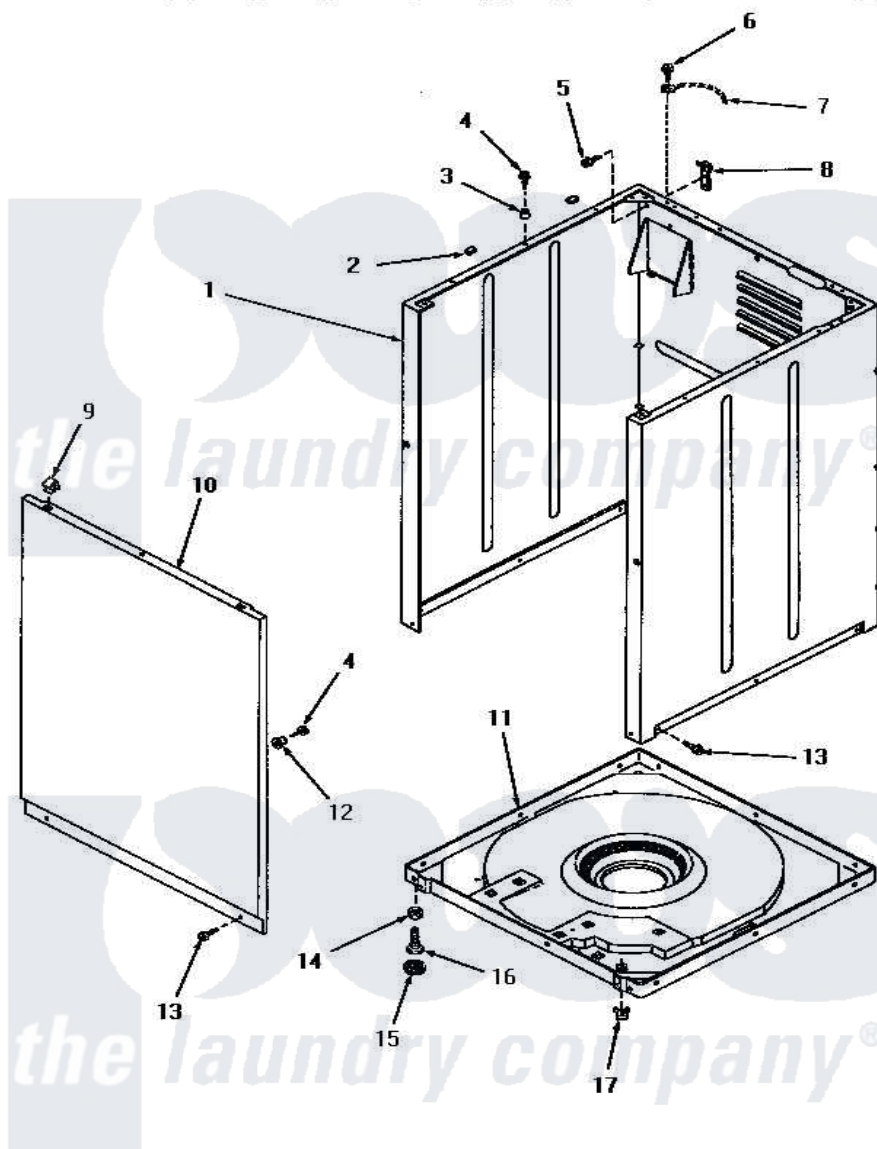

Amana HA4511 07 - FRONT PANEL, CABINET & BASE

FRONT PANEL, CABINET AND BASE

Amana Residential Amana HA4511 Washer Parts Parts Diagram 07 - FRONT PANEL, CABINET & BASE
 Click on the part number to view part

Item	Original Part Number	Replaced By	Status	Part Description
1	27092W		Not Available	CABINET, WHITE
"	27092L	38612LP		Kit Service Cabinet
"	29168W	38612WP		Kit-Servic
"	29168A		Not Available	CABINET, AVOCADO
"	27092A		Not Available	CABINET, AVOCADO
"	29168L		Not Available	CABINET, ALMOND
"	29168H		Not Available	CABINET, HARVEST GOLD
"	27092K		Not Available	CABINET, COFFEE
"	29168K		Not Available	CABINET, COFFEE
"	27092H		Not Available	CABINET, HARVEST GOLD
2	Y56128			Pad, Bumper
3	56079	505187		Locator, Panel
4	56086	Y014874		Screw, Idler Arm And Sleeve
5	51780	3390631		Screw, 10-16 X 3/8
6	56392		Not Available	SCREW,8-18 X 3/8 TAPPI
7	Y00000000		Not Available	SEE NOTE GROUND WIRE, GREEN

8	Y27103		Hinge, Hold-Down Lug
9	28835	22001650	Fastener, Spring
10	27072A		Not Available
"	27072K		Not Available
"	27072H		Not Available
"	27072L	32708LP	Panel, Front
"	27072W		Not Available
11	29757		Not Available
12	28102		Locator, Panel
13	27196	27001200	Screw
14	Y21899	40038101	Nut, Leg
15	21749	40016001	Foot, Rubber
16	20409	22003428	Leg, Adjustable
17	28837		Not Available
NI	26594P		Grease, Silicone - 2 Oz Tube