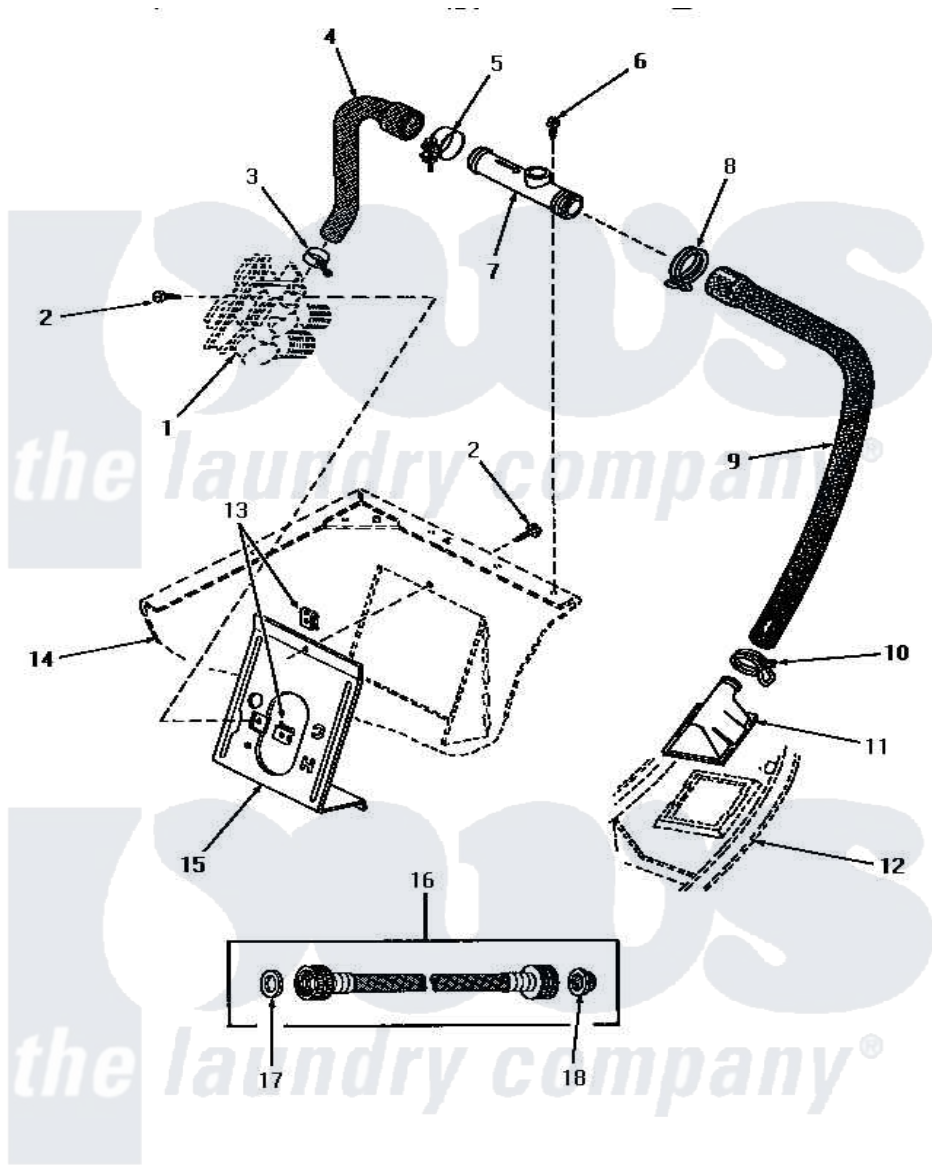

Amana HA4511 09 - INLET/FILL HOSE/BACK FL PREVENTER & BRKT

**INLET HOSE, FILLER HOSE, BACK FLOW PREVENTER
AND MIXING VALVE MOUNTING BRACKET
(starting with Serial No. N3605085)**

Amana [Residential Amana HA4511 Washer Parts](#) Parts Diagram 09 - INLET/FILL HOSE/BACK FL PREVENTER & BRKT

[Click on the part number to view part](#)

Item	Original Part Number	Replaced By	Status	Part Description
1	Y00000000		Not Available	SEE NOTE MIXING VALVE
2	56392		Not Available	SCREW,8-18 X 3/8 TAPPI
3	27643	596669		Clamp, Manifold
4	27183			Hose, Mixing Valve
5	27152		Not Available	CLAMP HOSE
6	23962	W10116760		Screw
7	27118	34280		Assembly, Backflow Prevento
8	29176	285655		Clamp, Hose
9	29182		Not Available	HOSE,WATER INLET
10	29210			Hose Clamp
11	29154			Head, Water Inlet
12	Y00000000		Not Available	SEE NOTE OUTER TUB COVER
13	54038			NUt, Speed U-Type
14	Y00000000		Not Available	SEE NOTE CABINET
15	27126	39407		Bracket, Valve

16	28330	202860	Inlet Hose Assembly
17	20290	Y013783	Washer, Inlet Hose
18	28605	22002960	Strainer, Washer Inlet