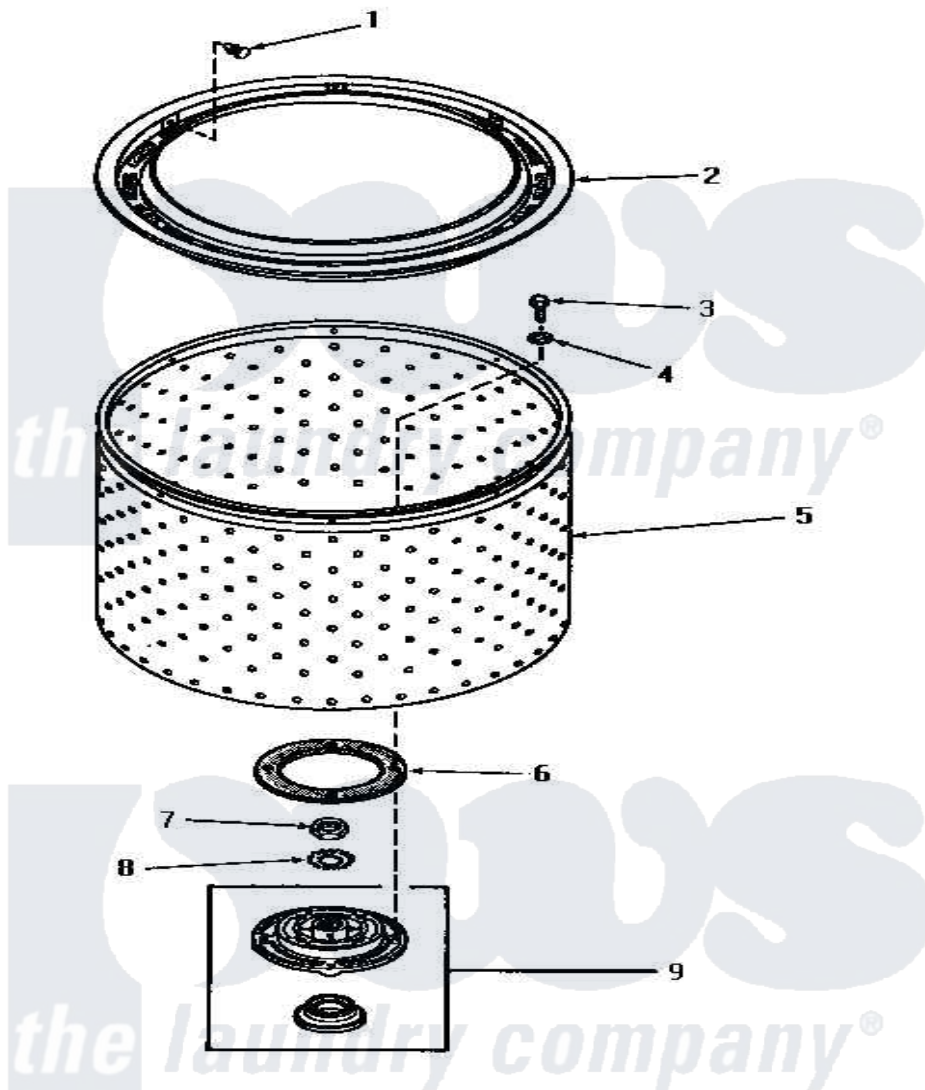

Amana HA4511 10 - LINT FILTER, WASHTUB & HUB

THROUGH
F349 0044

LINT FILTER, WASHTUB AND HUB

Amana [Residential Amana HA4511 Washer Parts](#) Parts Diagram 10 - LINT FILTER, WASHTUB & HUB
 Click on the part number to view part

| Item | Original Part Number | Replaced By | Status | Part Description |
|------|-----------------------|---------------------------|---------------|---------------------------|
| 1 | 29474 | | | Fastener, Lint Filter |
| 2 | 27123 | 33521 | | Filter Lint/Clothes Guard |
| 3 | 27202 | W10116787 | | Screw |
| 4 | 28094 | | | Gasket |
| 5 | 27074 | | | Motor |
| " | 27073 | | Not Available | WASHTUB, PORCELAIN |
| 6 | 27125 | 39122 | | Gasket, Washtub |
| 7 | Y29220 | 40016301 | | Nut, Lock |
| 8 | 27163 | | | Lockwasher |
| 9 | 28780 | 356P3 | | Kit, Seal-Washer |