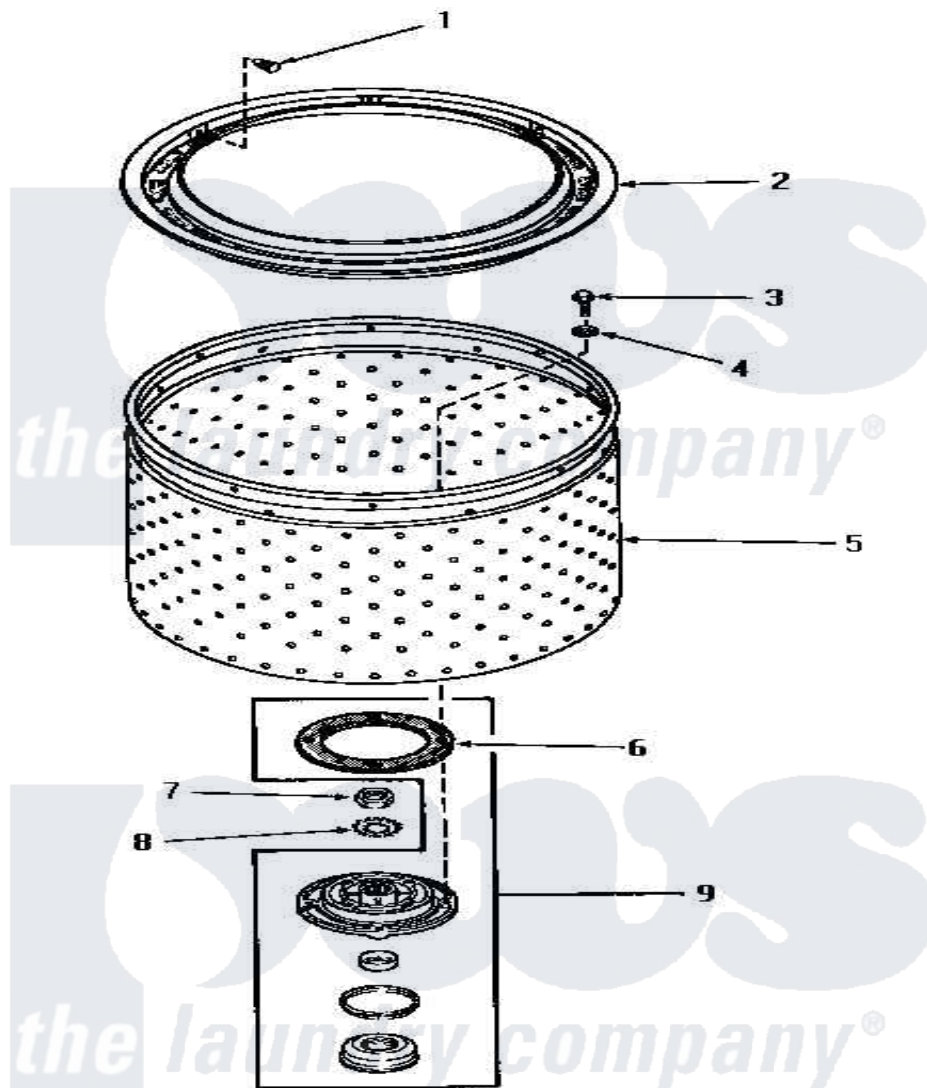

Amana HA4511 11 - LINT FILTER, WASHTUB & HUB

STARTING
F349 0045

LINT FILTER, WASHTUB AND HUB

Amana [Residential Amana HA4511 Washer Parts](#) Parts Diagram 11 - LINT FILTER, WASHTUB & HUB
Click on the part number to view part

Item	Original Part Number	Replaced By	Status	Part Description
1	29474			Fastener, Lint Filter
2	27123	33521		Filter Lint/Clothes Guard
3	27202	W10116787		Screw
4	28094			Gasket
5	28138		Not Available	WASHTUB, STAINLESS STEEL
"	29074	39252P		Wash Tub
6	27125	39122		Gasket, Washtub
7	Y29220	40016301		Nut, Lock
8	27163			Lockwasher
9	356P3			Kit, Seal-Washer