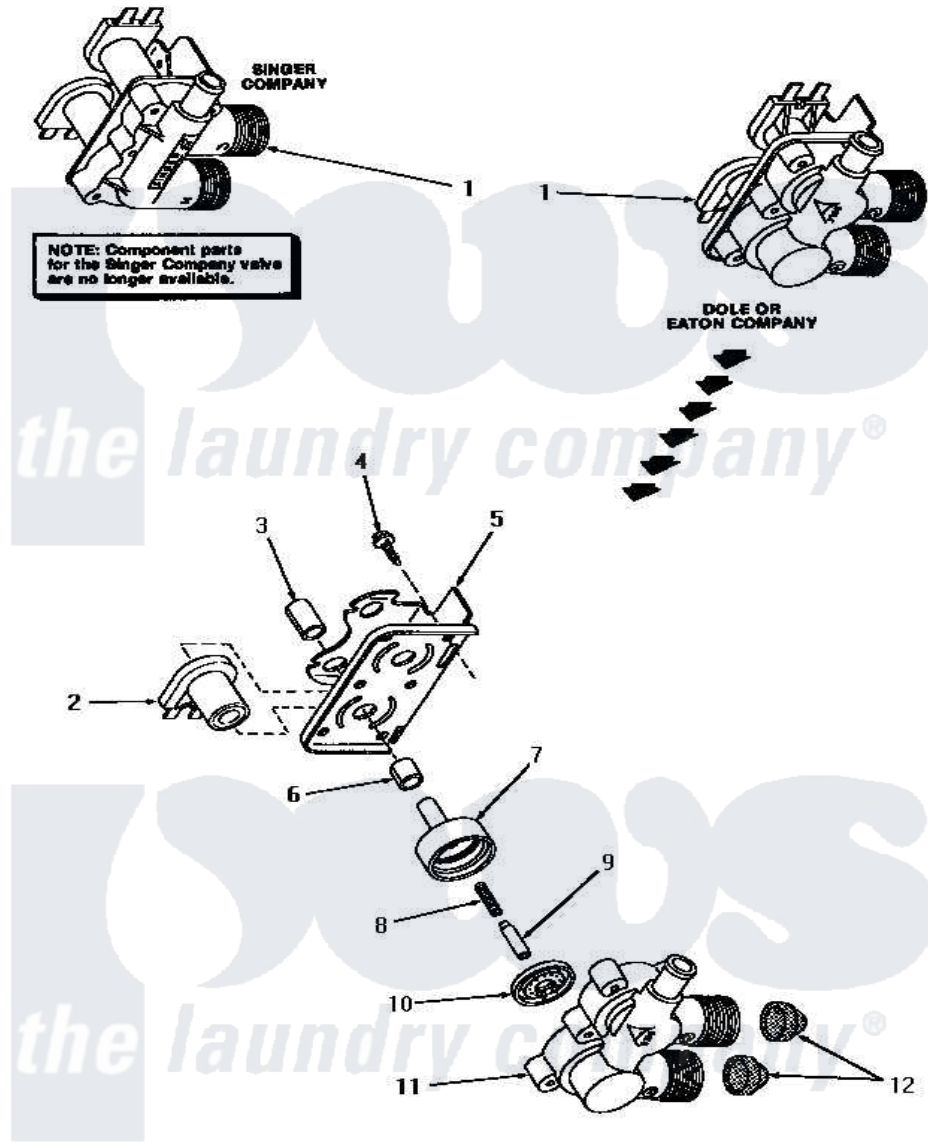

Amana HA4511 12 - MIXING VALVE ASSY

MIXING VALVE ASSEMBLY

Amana [Residential Amana HA4511 Washer Parts](#) Parts Diagram 12 - MIXING VALVE ASSY
 Click on the part number to view part

Item	Original Part Number	Replaced By	Status	Part Description
1	27156	33930		Valve, Mixing
2	24126	33930		Valve, Mixing
3	24128		Not Available	SLEEVE, LONG
4	25817C		Not Available	SCREW
5	Y24158		Not Available	MOUNTING BRACKET
6	24129		Not Available	SLEEVE, SHORT
7	24130			Guide, Armature
8	24131		Not Available	SPRING
9	24132		Not Available	ARMATURE
10	24134		Not Available	DIAPHRAGM
11	Y24159	33930		Valve, Mixing
12	24122	22002960		Strainer, Washer Inlet