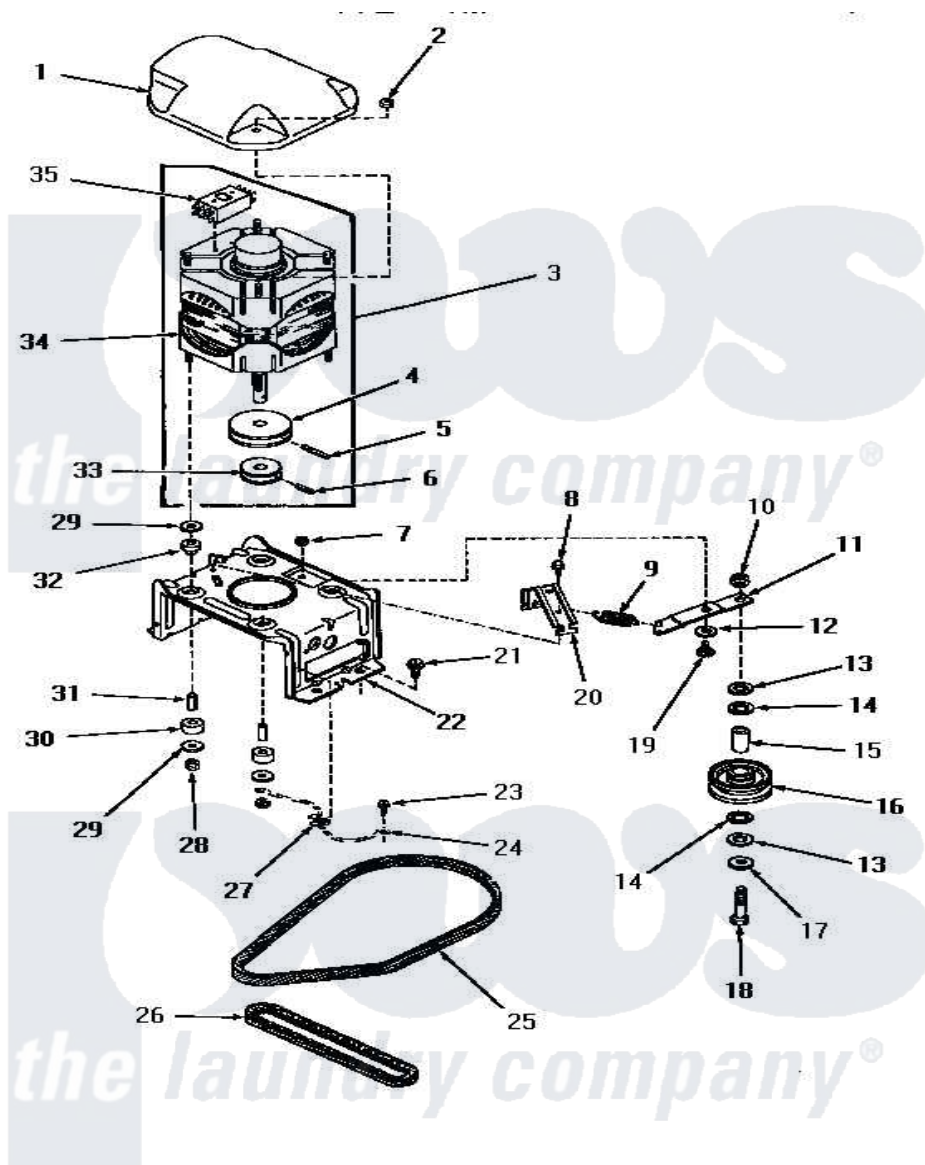

Amana HA4511 13 - MOTOR, MTG BRACKET, BELTS & IDLER ASSY

MOTOR, MOUNTING BRACKET, BELTS AND IDLER ASSEMBLY
(through Serial No. C3486773)

Amana [Residential Amana HA4511 Washer Parts](#) Parts Diagram 13 - MOTOR, MTG BRACKET, BELTS & IDLER ASSY
Click on the part number to view part

Item	Original Part Number	Replaced By	Status	Part Description
1	27136			Shield, Motor
2	27201			Locknut
3	27658	27179P		Motor-Drve
4	27171		Not Available	PULLEY,MOTOR
5	23750			Pin, Roll
6	10416			Pin, Roll
7	52566	27001225		Nut, Jam Mid Lock 1/4-20
8	56264	27001200		Screw
9	27928		Not Available	SPRING
10	56156	358160		Nut
11	27135			Lever, Idler
12	81392	40054701		Washer
13	28018		Not Available	WASHER
14	27210		Not Available	WASHER
15	27601		Not Available	BEARING
16	27212	R9900487		Sheet

17	27211	Not Available	WASHER
18	27209		Bolt
19	27229	40038901	Screw, 1/4-20
20	27929		Xarm Spring
21	27157		Screw, 10-24 X 5/8 Spec
22	27112	Not Available	MOTOR MOUNTING BRACKET
23	26592	Not Available	HEX HEAD SCREW
24	Y00000000	Not Available	SEE NOTE GROUND WIRE, GREEN
25	27246	R9900487	Sheet
26	27155		Belt, Pump
27	Y00161	B5733302	Clip, Ground
28	23604		Nut, Hex 10-32 Lock
29	03888	Not Available	WASHER
30	01953	Not Available	WASHER,LOWER MOTOR MOU
31	27181	Not Available	SPACER,MOTOR
32	01952A		Mounting, Rubber
33	Y27104	Not Available	PULLEY,MOTOR
34	27659	Not Available	MOTOR
35	24139	Not Available	SWITCH,MOTOR
"	24140	Not Available	SWITCH,MOTOR
"	24142	Not Available	SWITCH,MOTOR
"	Y24149		Switch, Motor
NI	258P3	Not Available	KIT,CAPACITOR