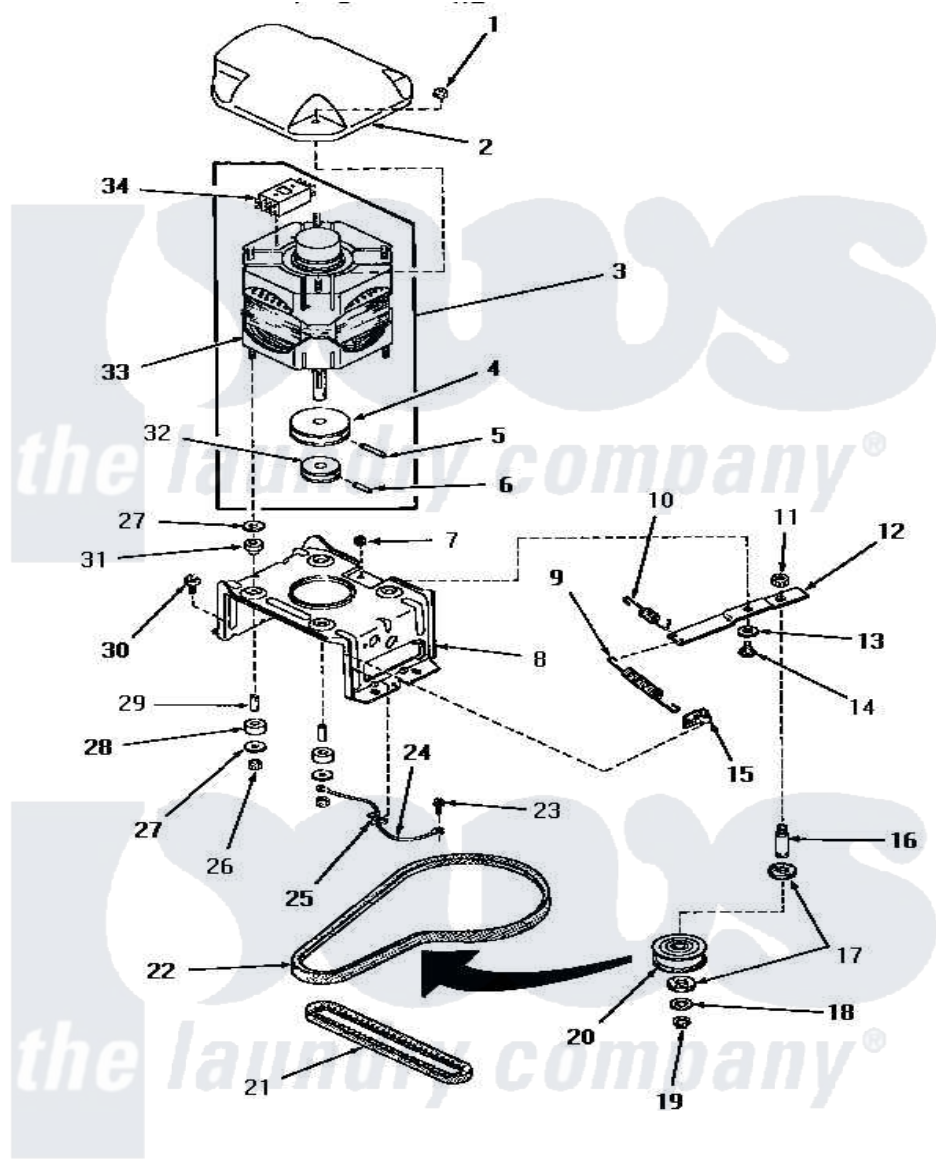

# Amana HA4511 14 - MOTOR, MTG BRACKET, BELTS & IDLER ASSY

**MOTOR, MOUNTING BRACKET, BELTS AND IDLER ASSEMBLY**  
(starting with Serial No. C3486774)

Amana [Residential Amana HA4511 Washer Parts](#) Parts Diagram 14 - MOTOR, MTG BRACKET, BELTS & IDLER ASSY  
Click on the part number to view part

Item	Original Part Number	Replaced By	Status	Part Description
1	<a href="#">27201</a>			Locknut
2	<a href="#">27136</a>			Shield, Motor
3	27658	<a href="#">27179P</a>		Motor-Drve
4	27171		Not Available	PULLEY,MOTOR
5	<a href="#">23750</a>			Pin, Roll
6	<a href="#">10416</a>			Pin, Roll
7	52566	<a href="#">27001225</a>		Nut, Jam Mid Lock 1/4-20
8	<a href="#">28791</a>			Bracket, Motor Mount
9	28807	<a href="#">37366</a>		Spring, Idler
10	30620		Not Available	SPRING,IDLER LEVER HEL
11	28803	<a href="#">2221070</a>		Clamp, Nylon
12	31054	<a href="#">40041002</a>		Lever, Idler
13	81392	<a href="#">40054701</a>		Washer
14	27229	<a href="#">40038901</a>		Screw, 1/4-20
15	<a href="#">28849</a>			Clip, Spring
16	<a href="#">28802</a>			Shaft, Idler