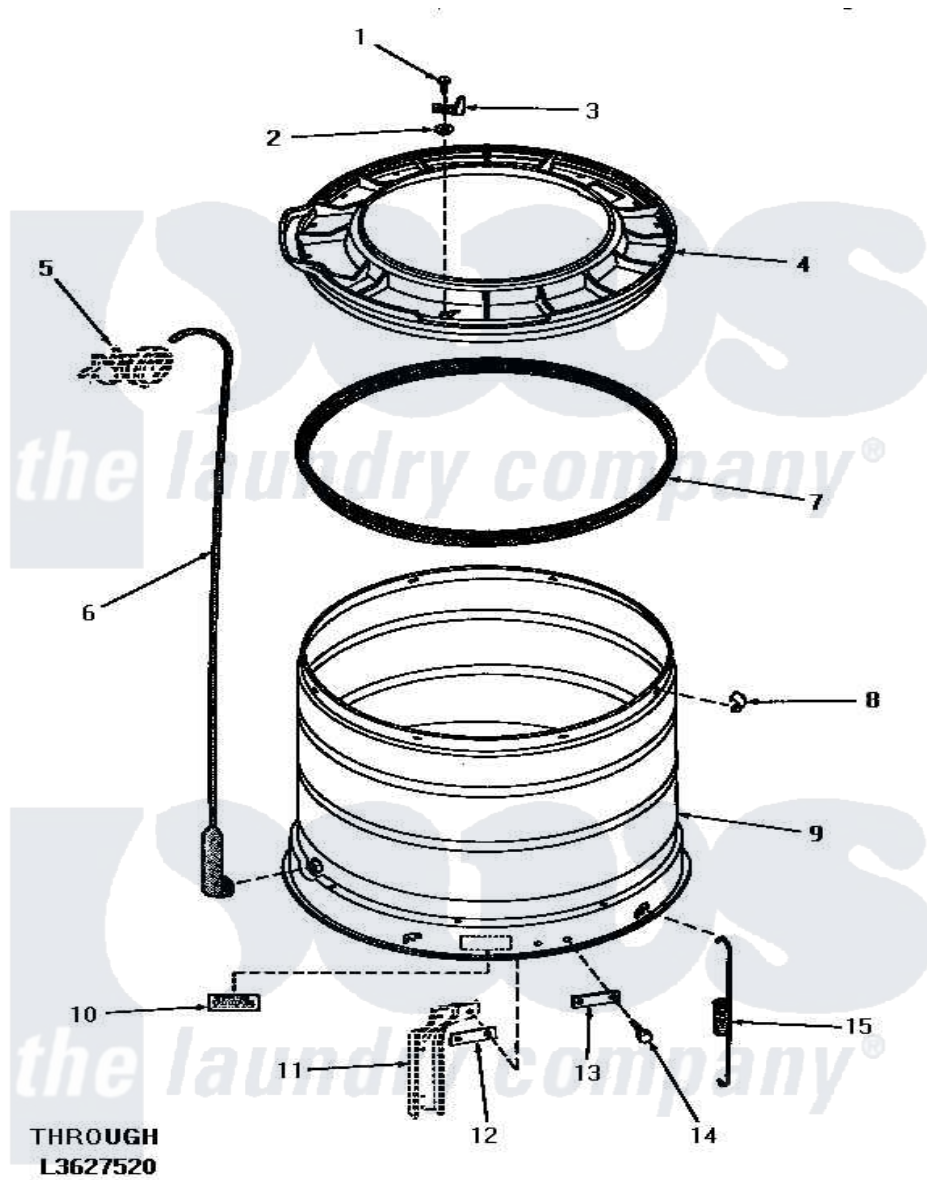

# Amana HA4511 15 - OUTER TUB, COVER & PRESSURE HOSE

THROUGH  
L3627520

## OUTER TUB, COVER AND PRESSURE HOSE

Amana [Residential Amana HA4511 Washer Parts](#) Parts Diagram 15 - OUTER TUB, COVER & PRESSURE HOSE  
Click on the part number to view part

Item	Original Part Number	Replaced By	Status	Part Description
1	25723	<a href="#">27001200</a>		Screw
2	<a href="#">03815</a>			Lockwasher, No.10 Ext Shk
3	<a href="#">27247</a>			Trigger, Out-Of-Bal Swi
4	27137	<a href="#">31153</a>		Cover Outer Tub
5	Y00000000		Not Available	SEE NOTE PRESSURE SWITCH
6	29077		Not Available	ASSY,PRESSURE FILL HOSxREPLACE
7	<a href="#">27184</a>			Gasket, Tub Cover
8	Y27017		Not Available	CLIP,SPRING
9	27071		Not Available	OUTER TUB
10	Y27195		Not Available	STICKER
11	Y00000000		Not Available	SEE NOTE SUPPORT LEG
12	<a href="#">27927</a>			Plate, Leg .032
13	<a href="#">27926</a>			Plate, Leg .063
14	27205	<a href="#">40128701</a>		Screw, 5/16-18 X .50
15	<a href="#">27239</a>			Spring, Leg