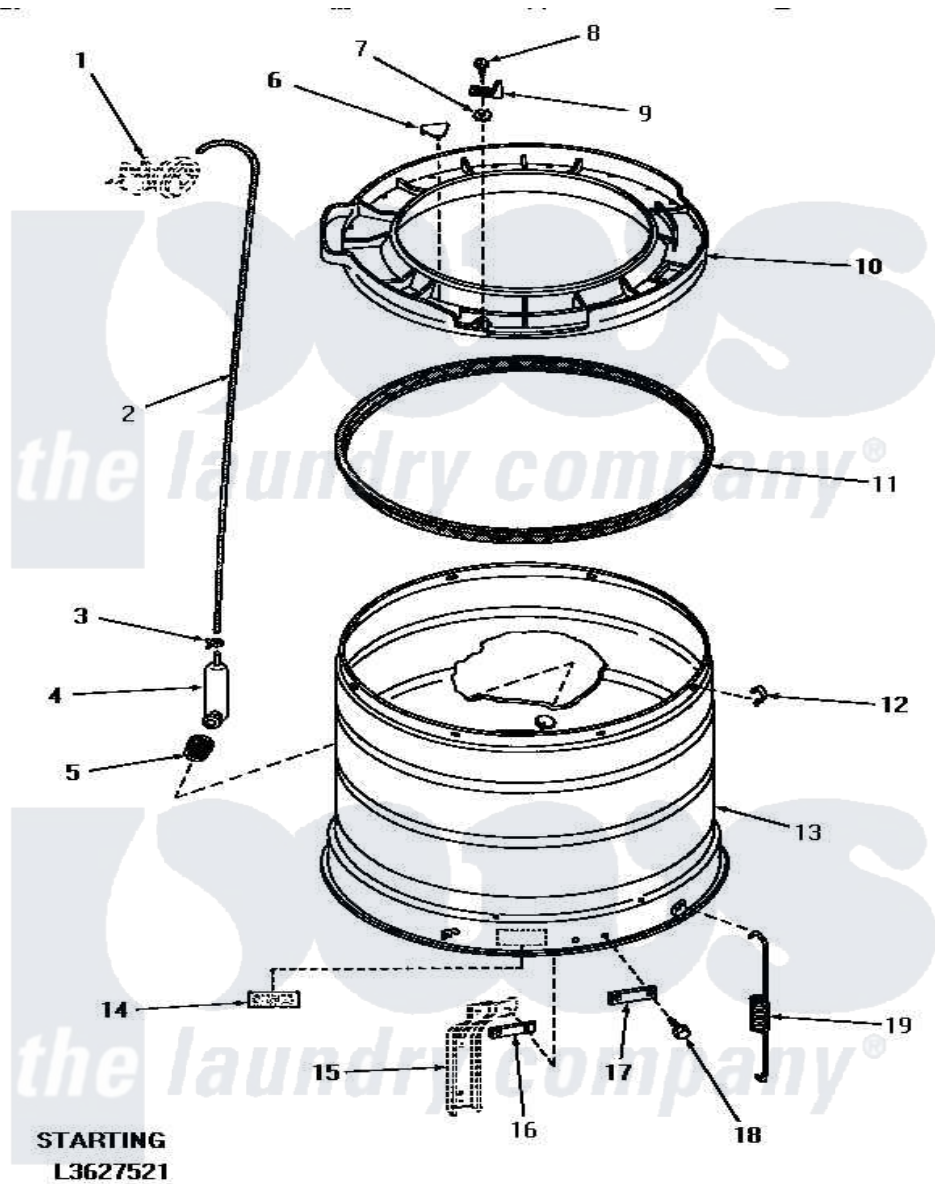

Amana HA4511 16 - OUTER TUB, COVER & PRESSURE HOSE

OUTER TUB, COVER AND PRESSURE HOSE

Amana [Residential Amana HA4511 Washer Parts](#) Parts Diagram 16 - OUTER TUB, COVER & PRESSURE HOSE

[Click on the part number to view part](#)

Item	Original Part Number	Replaced By	Status	Part Description
1	Y00000000		Not Available	SEE NOTE PRESSURE SWITCH
2	29213	39125		Tubing 31
3	Y22294	596669		Clamp, Manifold
4	29116		Not Available	PRESSURE ACCUMULATOR
5	29175	40037801		Grommet
6	29901		Not Available	PLUG,SNAP-IN-OUTER TUB
7	03815			Lockwasher, No.10 Ext Shk
8	25723	27001200		Screw
9	27247			Trigger, Out-Of-Bal Swi
10	29555	31153		Cover Outer Tub
11	27184			Gasket, Tub Cover
12	Y27017		Not Available	CLIP,SPRING
13	29232		Not Available	OUTER TUB
14	Y27195		Not Available	STICKER
15	Y00000000		Not Available	SEE NOTE SUPPORT LEG
16	27927			Plate, Leg .032