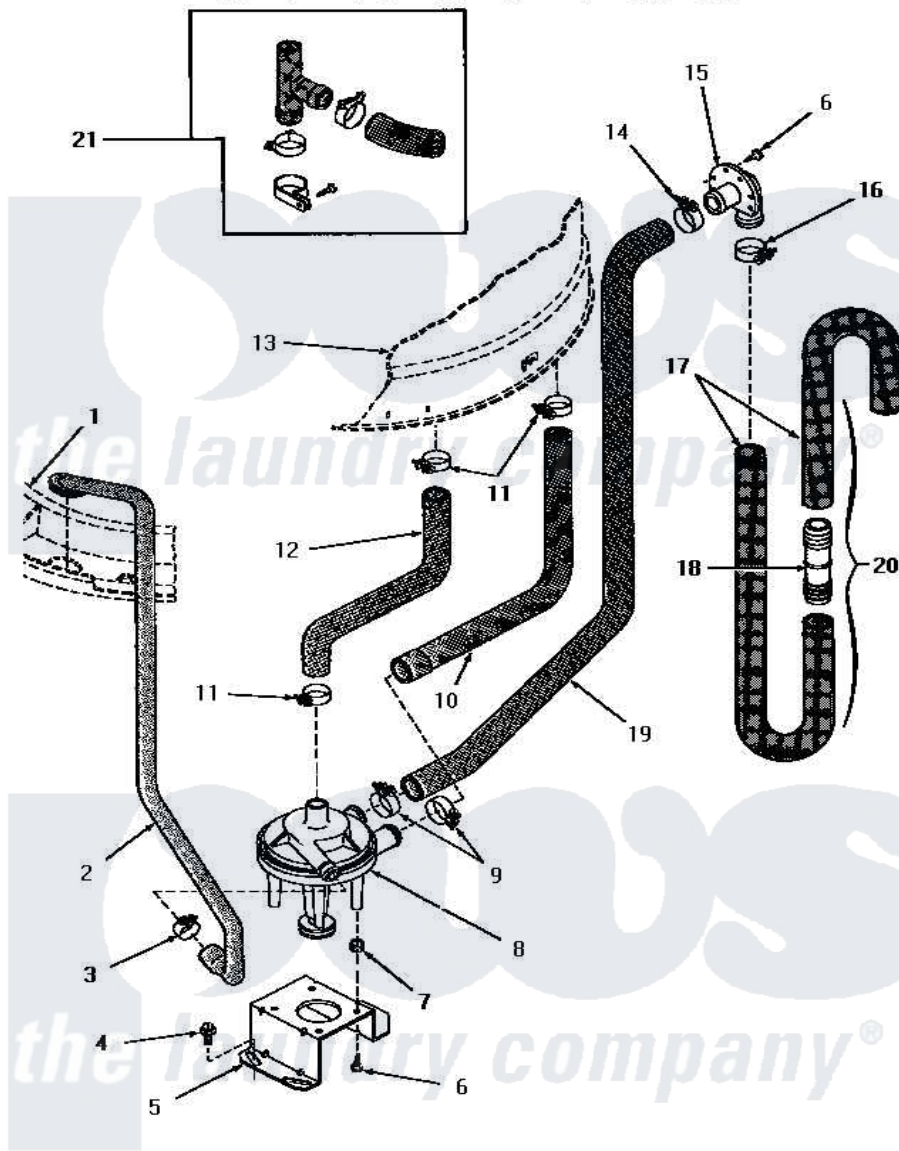

Amana HA4511 18 - PUMP ASSY/BRKT/HOSES & SIPHON BREAK KIT

PUMP ASSEMBLY, BRACKET, HOSES AND SIPHON BREAK KIT (Models equipped with rubber drain hose)

Amana [Residential Amana HA4511 Washer Parts](#) Parts Diagram 18 - PUMP ASSY/BRKT/HOSES & SIPHON BREAK KIT

[Click on the part number to view part](#)

Item	Original Part Number	Replaced By	Status	Part Description
1	Y00000000		Not Available	SEE NOTE OUTER TUB COVER
2	27232		Not Available	HOSE
3	27644	285655		Clamp, Hose
4	27157			Screw, 10-24 X 5/8 Spec
5	27105			Bracket, Pump Mounting
6	51784		Not Available	SCREW,10B-16 X 1/2 HEX
7	27063			On-Sert
8	27065	31968		Assembly, Pump NA
9	27153	285655		Clamp, Hose
10	27160		Not Available	HOSE,TUB TO PUMP-DRAIN
11	27151	285655		Clamp, Hose
12	27159		Not Available	HOSE,TUB TO PUMP
13	Y00000000		Not Available	SEE NOTE OUTER TUB
14	20391	285655		Clamp, Hose
15	23553		Not Available	ELBOW,DRAIN HOSE-PLAST

16	20211	285655	Clamp, Hose
17	28293		Hose, Drain
18	25863	16272	Connector, Straight
19	27161		Hose, Pump To Drain Val
20	Y00000000		Not Available SEE NOTE DRAIN HOSE AND HOSE COUPLER -- (SEE NOTE 1)
21	297P3	76660	Break-Sphn