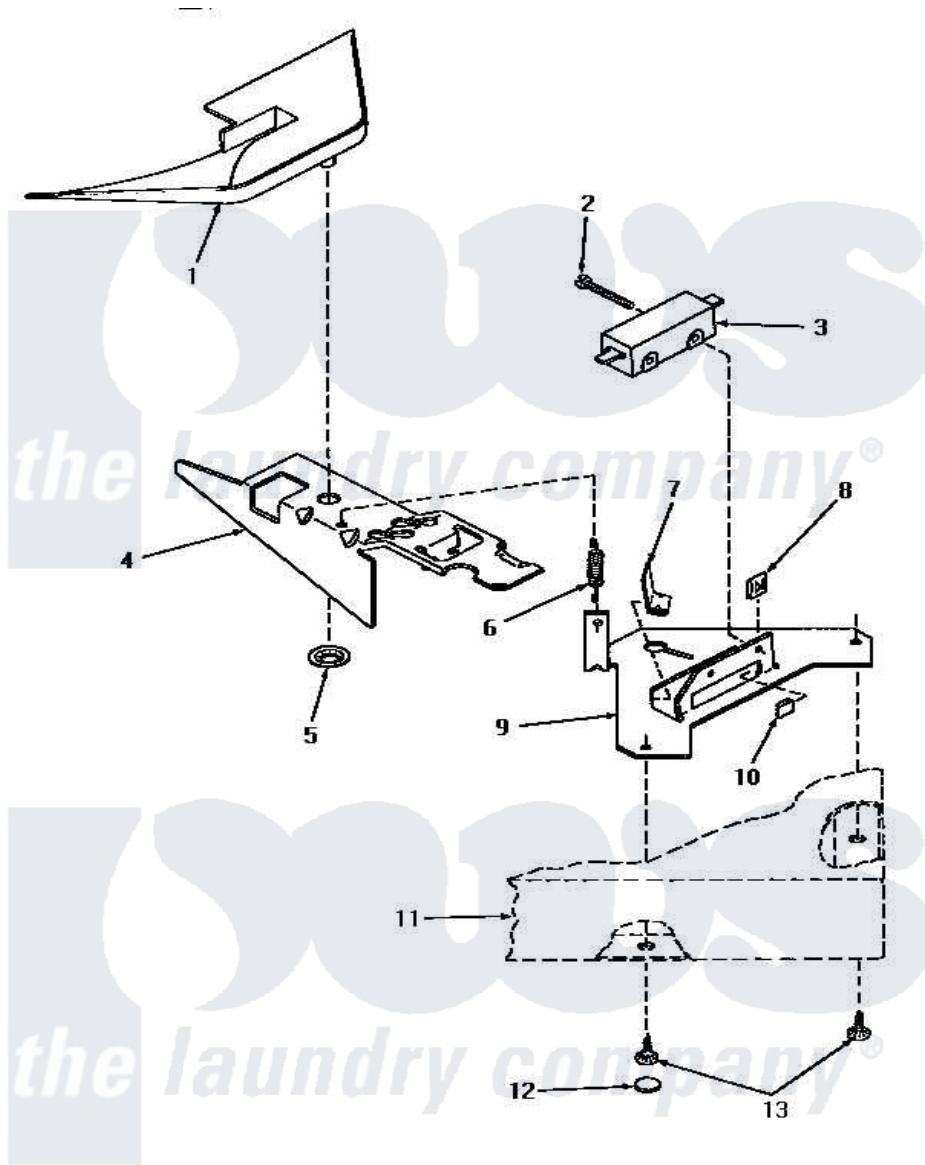

Amana HA4511 21 - SWITCH & BRACKET ASSY

SWITCH AND BRACKET ASSEMBLY

Amana [Residential Amana HA4511 Washer Parts](#) Parts Diagram 21 - SWITCH & BRACKET ASSY
 Click on the part number to view part

Item	Original Part Number	Replaced By	Status	Part Description
1	29042		Not Available	SHIELD,LID SWITCH
2	Q6516		Not Available	SCREW,6-32 X 1 ROUND H
3	27249		Not Available	SWITCH
4	27602			Lever, Out-Of-Bal Switch
5	29043			Nut, Push
6	27603			Spring, Switch Lever
7	Y27837			Clip, Speed-"U" Type
8	27248		Not Available	NUT,SPEED U-TYPE
9	27250		Not Available	BRACKET,OUT-OF-BAL SWI
10	27610			Clip, U
11	Y00000000		Not Available	SEE NOTE CABINET TOP
12	28291		Not Available	WASHER
13	28193			Screw, 8-1/2 Tapping W/