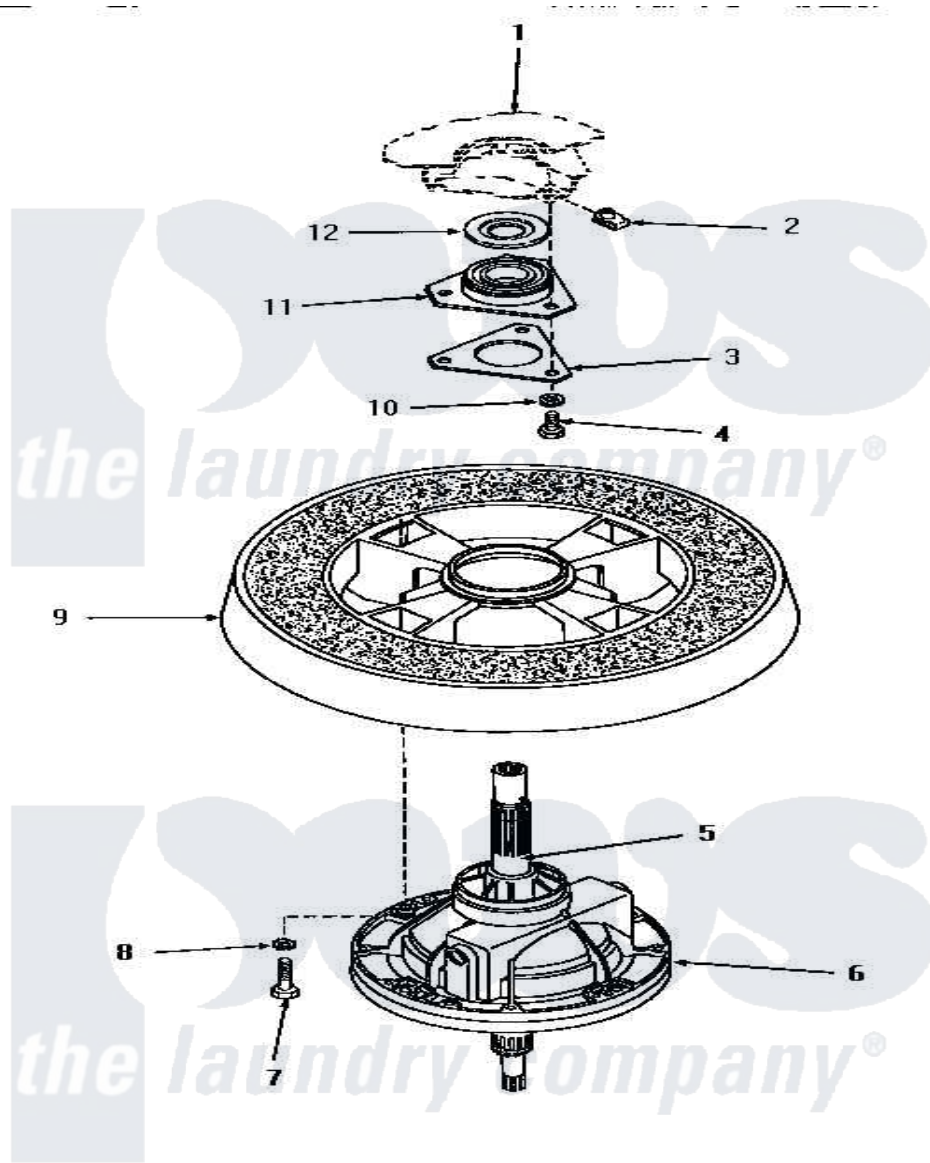

Amana HA4511 22 - TRANSMISSION ASSY & BALANCE RING

TRANSMISSION ASSEMBLY AND BALANCE RING

Amana Residential Amana HA4511 Washer Parts Parts Diagram 22 - TRANSMISSION ASSY & BALANCE RING

[Click on the part number to view part](#)

Item	Original Part Number	Replaced By	Status	Part Description
1	Y00000000		Not Available	SEE NOTE OUTER TUB
2	27222			Nut, Retainer 5/16-18
3	27166		Not Available	WASHER,BEARING HOUSING
4	01355		Not Available	SCREW
5	27604P			Never-Seeze 1 Oz Tube
6	30946		Not Available	TRANSMISSION ASSEMBLY
7	27200		Not Available	CAP SCREW
8	02431			Lockwasher, 1/4 Ext Shk
9	Y29117		Not Available	ASSY,BALANCE RING-COMPL
10	04366			Lockwasher, 5/16intshkp
11	27182	40004201P		Main Bearing Assembly
12	27187			Flinger