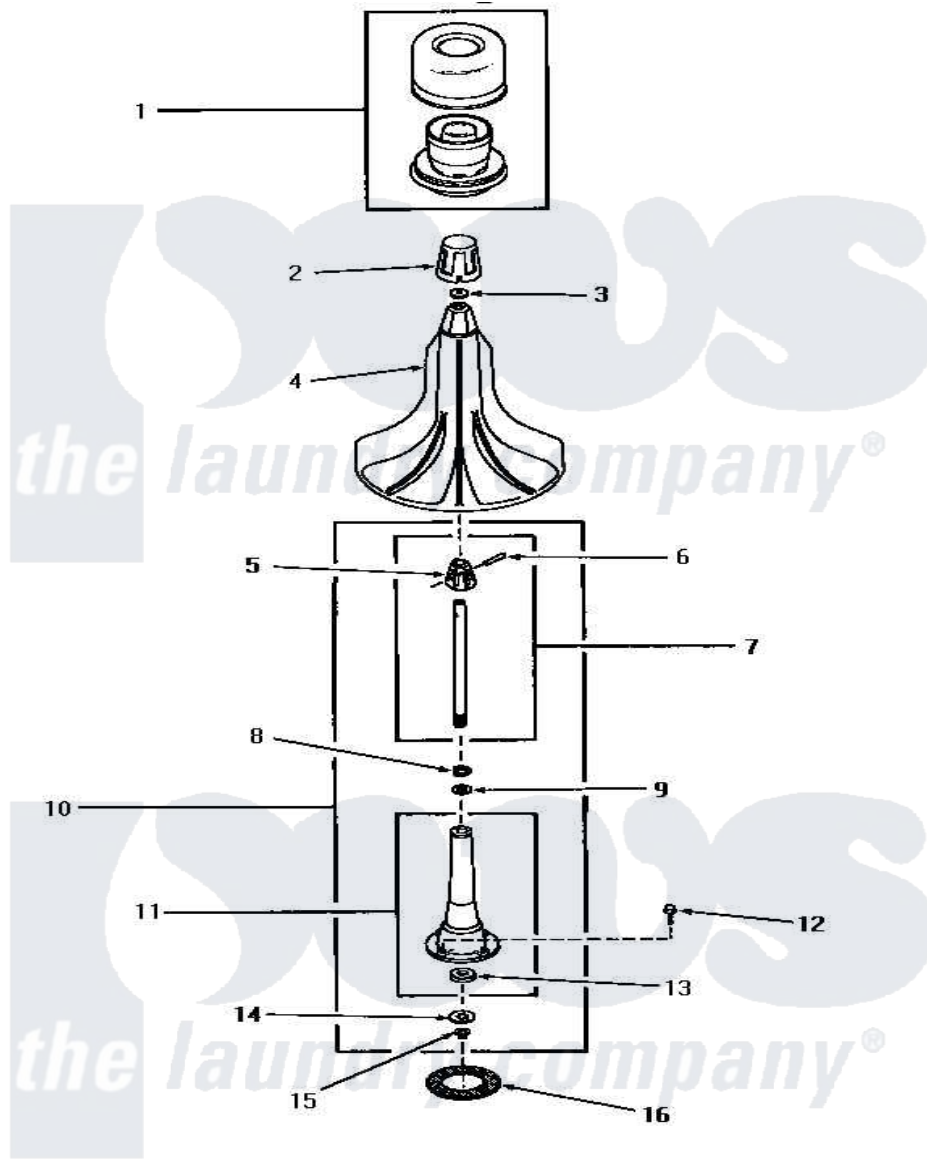

Amana HA4520 03 - AGITATOR & POST

AGITATOR AND POST

Amana [Residential Amana HA4520 Washer Parts](#) Parts Diagram 03 - AGITATOR & POST
 Click on the part number to view part

Item	Original Part Number	Replaced By	Status	Part Description
1	27707		Not Available	ASSY,DISPENSER-FABRIC
2	27138		Not Available	ASSY,AGITATOR CAP
3	27189			Washer, Agitator Cap
4	27120		Not Available	ASSY,AGITATOR
5	27174		Not Available	DRIVE BLOCK
6	20243			Pin, Taper
7	28091			Assembly, Agitator Shaft and dr
8	20057	222T017P01		Washer FIB 21/32 ID X 1156 OD X 1/8
9	04704			Washer, .630idx1.125odx
10	28934		Not Available	AGITATOR POST ASSEMBLY
11	28933		Not Available	AGITATOR POST
12	27202	W10116787		Screw
13	10429		Not Available	WASHER,THRUST
14	27164			Washer, Spline
15	27197			Ring, Retaining