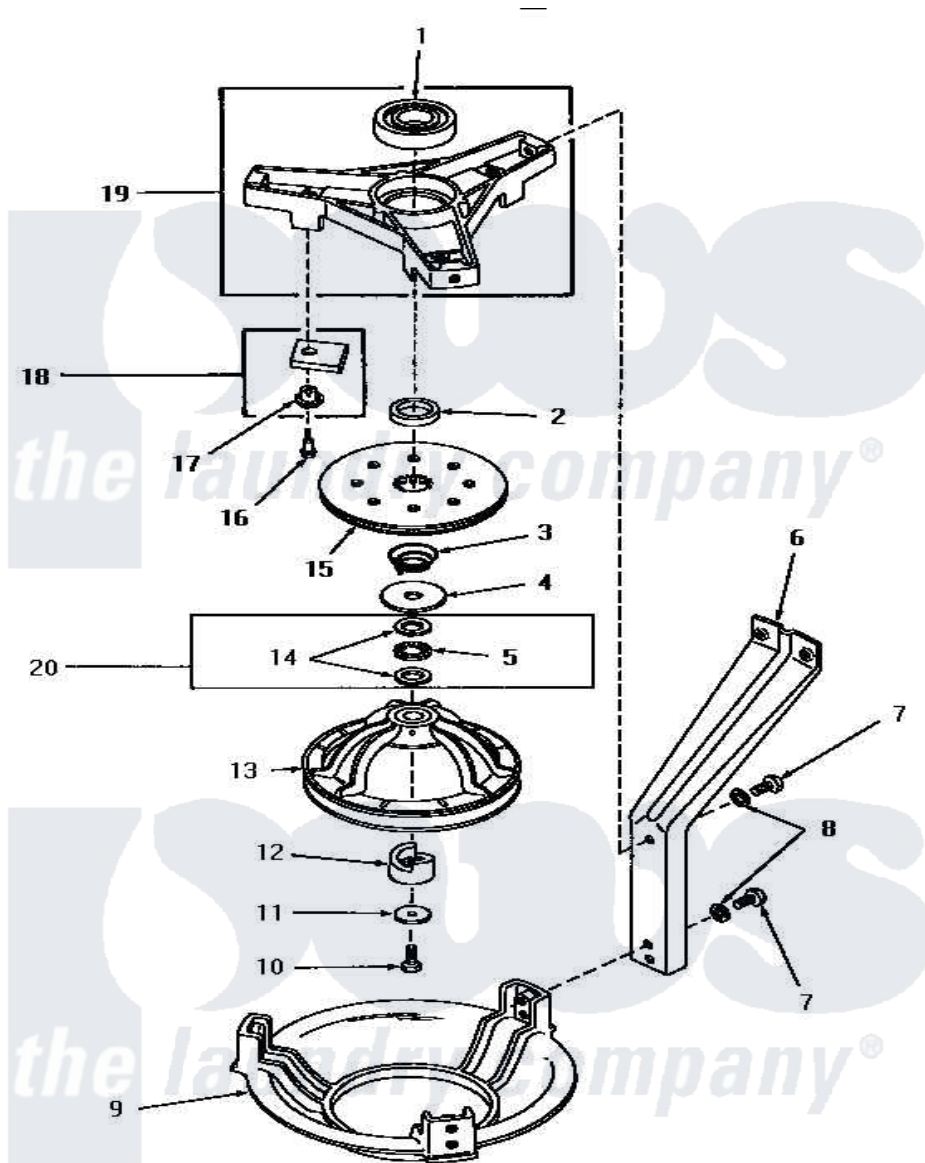

Amana HA4520 04 - BRG HSG/BRAKE/PULLEY & PIVOT DOME

BEARING HOUSING, BRAKE, PULLEY AND PIVOT DOME

Amana [Residential Amana HA4520 Washer Parts](#) Parts Diagram 04 - BRG HSG/BRAKE/PULLEY & PIVOT DOME
 Click on the part number to view part

Item	Original Part Number	Replaced By	Status	Part Description
1	28944	40004001		Bearing, Main
2	27176			Spacer
3	27014	33435		Spring, Conical
4	27015	40063201		Washer, Flat
5	27025		Not Available	BEARING,NEEDLE THRUST
6	27090			Leg, Support
7	30016	40128701		Screw, 5/16-18 X .50
8	04366			Lockwasher, 5/16intshkp
9	27124		Not Available	DOME,PIVOT
10	27220	40063401		Screw, 1/4-20 x 5/8 Hex
11	26509	40041501		Washer
12	27018			Helix
13	30260	34232P		Kit-Pulley
"	27111	34232P		Kit-Pulley
14	27024		Not Available	NO LONGER AVAILABLE
15	26556	R9900474		Brake Assembly

16	26547		Screw, 10-24 Shoulder
17	29993		Sleeve, Anti-Rotation
18	348P3	R9900543	Pad-Brake
19	28913	35746	AssembLy, Bearing Housing-L
20	Y0000000	Not Available	SEE NOTE BEARING RACE AND NEEDLE BEARING -- (USED THROUGH SERIAL NO.4U029469)