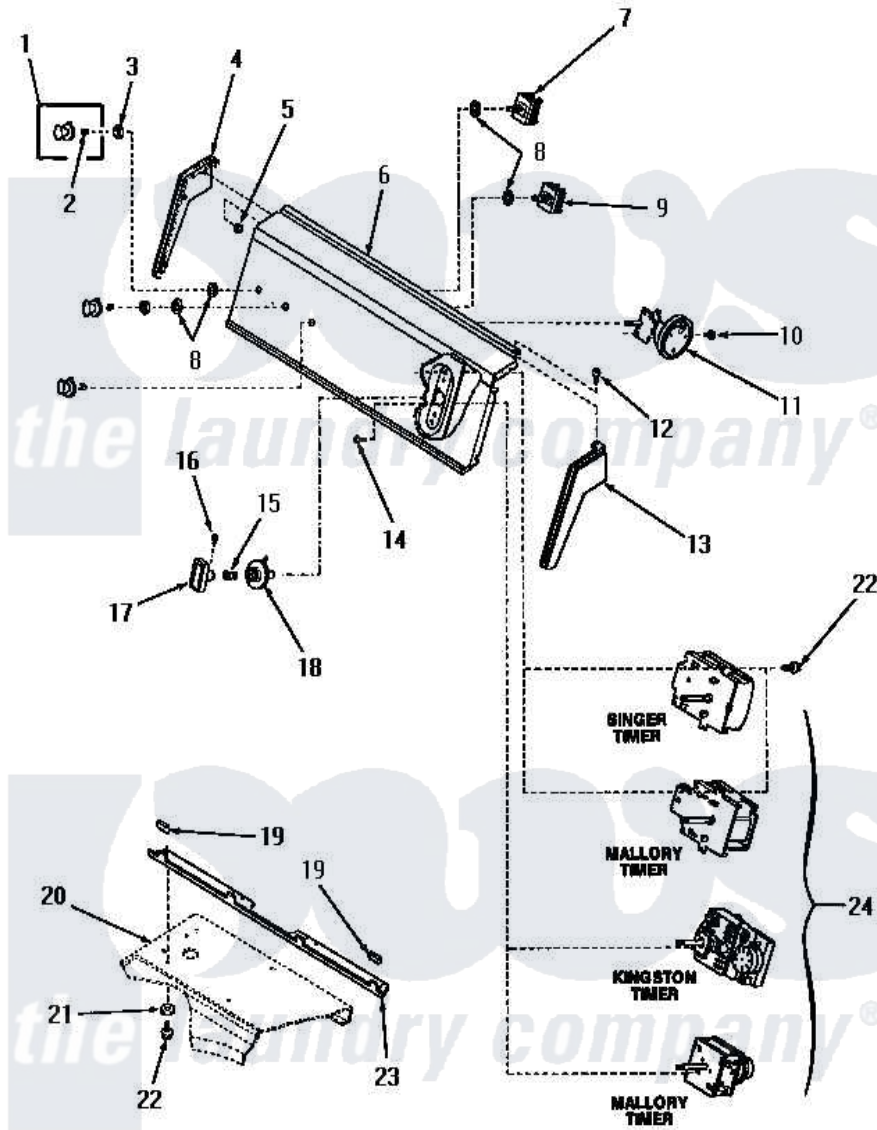

Amana HA4520 06 - CONTROL PANEL & CONTROLS

CONTROL PANEL AND CONTROLS

Amana [Residential Amana HA4520 Washer Parts](#) Parts Diagram 06 - CONTROL PANEL & CONTROLS
 Click on the part number to view part

Item	Original Part Number	Replaced By	Status	Part Description
"	NOTE:		Not Available	USE SHIM WASHER AS REQUIRED TO OBTAIN A MINIMUM OF .005 INCH TO A MAXIMUM OF .015 INCH CLEARANCE BETWEEN COUPLING AND FLANGED BEARING.
1	28124		Not Available	ASSY,KNOB-SWITCH
2	10519		Not Available	RETAINER
3	57584		Not Available	NUT
4	25124		Not Available	CONTROL HOOD END, LEFT
5	25126	5303284616		Clip
6	28987		Not Available	ASSY,CONTROL PANEL
"	28682		Not Available	PANEL,CONTROL
7	28118		Not Available	SWITCH,WATER TEMPERATU
8	91176			Lockwasher, 3/8 Intshkp
9	28117		Not Available	SWITCH,MOTOR-3SP
10	23962	W10116760		Screw

11	27778		Switch, Pressure
12	25232	Not Available	SCREW,8AB-18X7/8 OVAL
13	25123	Not Available	CONTROL HOOD END, RIGHT
14	70212		Screw, 8-32 X 5/32 RD H
15	26319		Spring
16	26318		Screw, 8-32 X 1/4 Set S
17	28748	Not Available	TIMER KNOB
18	28287	Not Available	TIMER KNOB INDICATOR
19	24859	Not Available	SLEEVE,SUPPORT ANGLE
20	Y00000000	Not Available	SEE NOTE CABINET TOP
21	20493		Washer, 11/64 ID x 3/8 OD
22	23962	W10116760	Screw
23	23360	Not Available	ANGLE
24	28917	Not Available	TIMER
"	28093		Timer