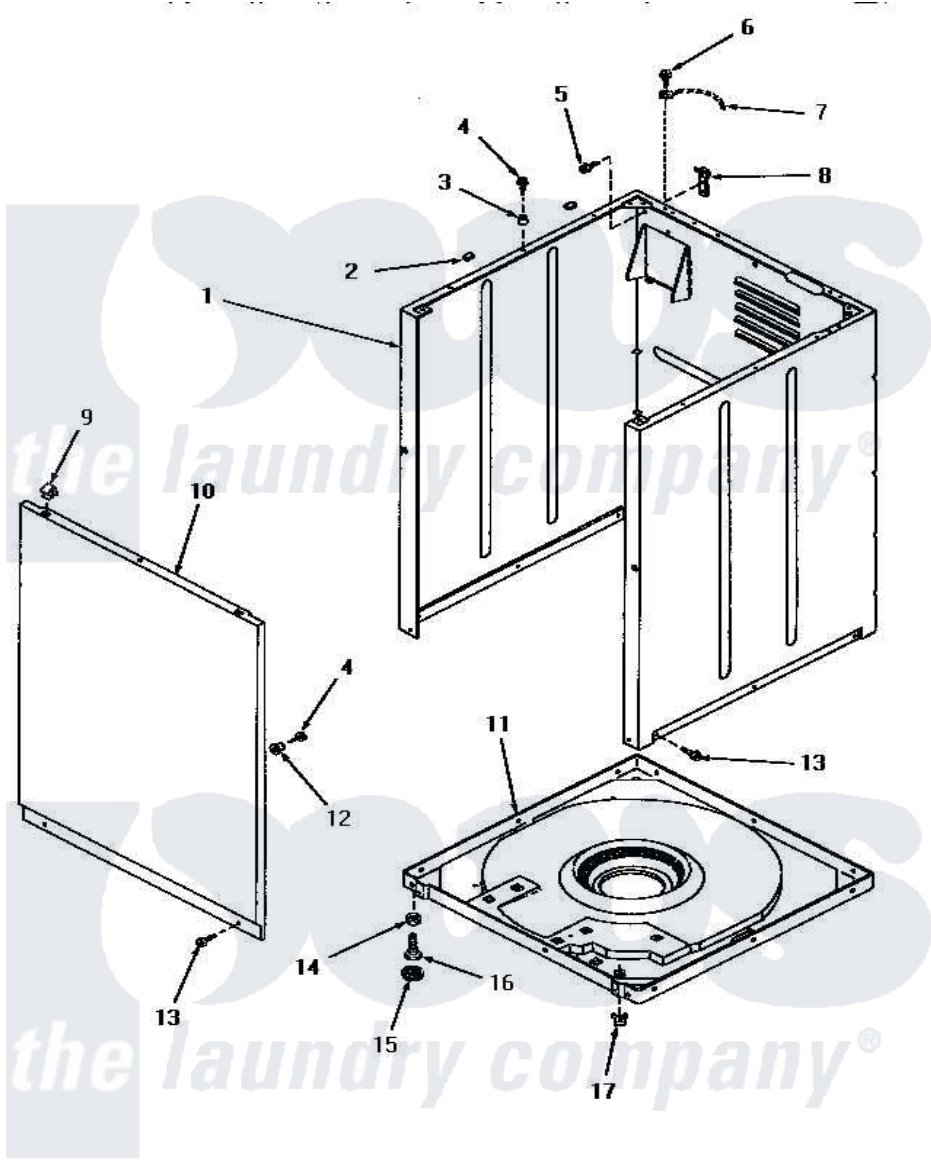

Amana HA4520 07 - FRONT PANEL, CABINET & BASE

FRONT PANEL, CABINET AND BASE

Amana Residential Amana HA4520 Washer Parts Parts Diagram 07 - FRONT PANEL, CABINET & BASE
 Click on the part number to view part

Item	Original Part Number	Replaced By	Status	Part Description
1	27092W		Not Available	CABINET, WHITE
"	27092L	38612LP		Kit Service Cabinet
"	29168W	38612WP		Kit-Servic
"	29168A		Not Available	CABINET, AVOCADO
"	27092A		Not Available	CABINET, AVOCADO
"	29168L		Not Available	CABINET, ALMOND
"	29168H		Not Available	CABINET, HARVEST GOLD
"	27092K		Not Available	CABINET, COFFEE
"	29168K		Not Available	CABINET, COFFEE
"	27092H		Not Available	CABINET, HARVEST GOLD
2	Y56128			Pad, Bumper
3	56079	505187		Locator, Panel
4	56086	Y014874		Screw, Idler Arm And Sleeve
5	51780	3390631		Screw, 10-16 X 3/8
6	56392		Not Available	SCREW,8-18 X 3/8 TAPPI
7	Y00000000		Not Available	SEE NOTE GROUND WIRE, GREEN

8	Y27103		Hinge, Hold-Down Lug
9	28835	22001650	Fastener, Spring
10	27072A		Not Available
"	27072K		Not Available
"	27072H		Not Available
"	27072L	32708LP	Panel, Front
"	27072W		Not Available
11	29757		Not Available
12	28102		Locator, Panel
13	27196	27001200	Screw
14	Y21899	40038101	Nut, Leg
15	21749	40016001	Foot, Rubber
16	20409	22003428	Leg, Adjustable
17	28837		Not Available
NI	26594P		Grease, Silicone - 2 Oz Tube