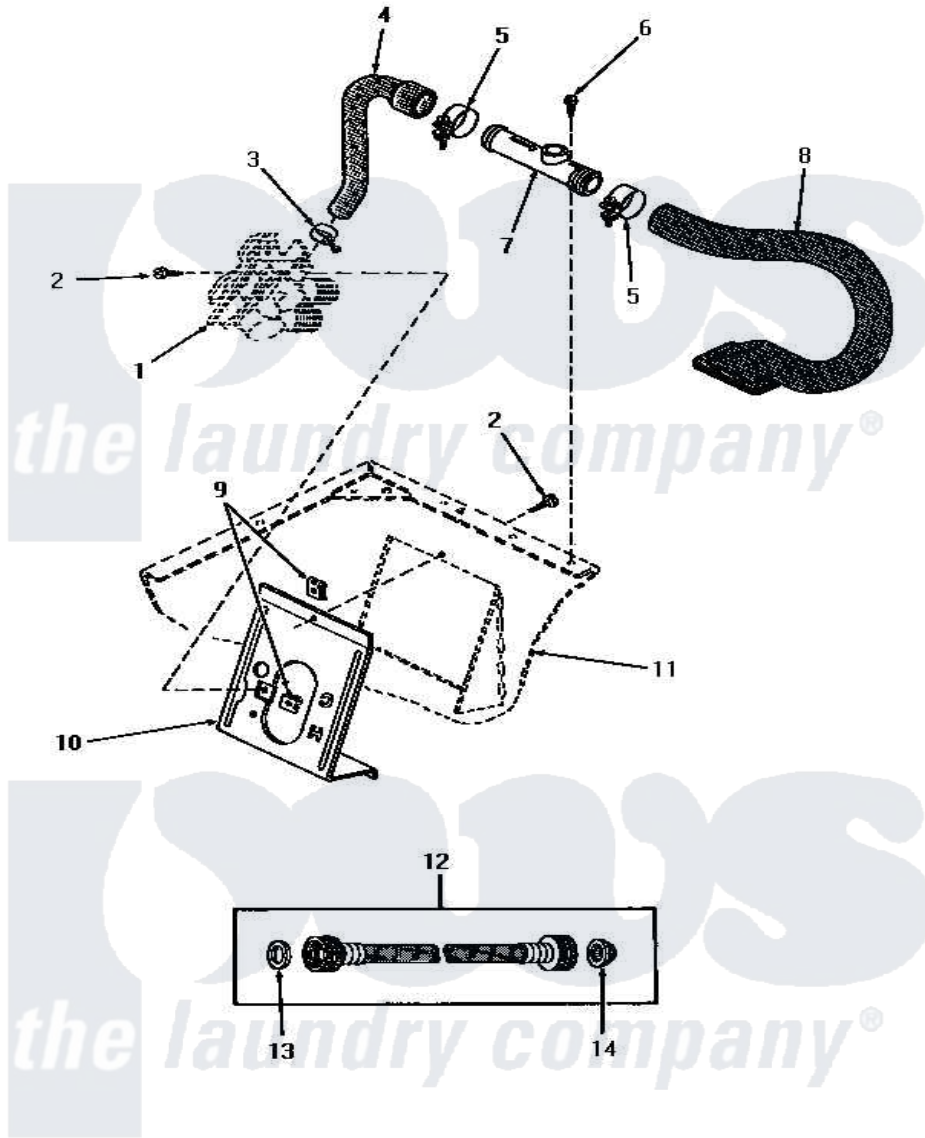

Amana HA4520 08 - INLET/FILL HOSE/BACK FL PREVENTER & BRKT

**INLET HOSE, FILLER HOSE, BACK FLOW PREVENTER
AND MIXING VALVE MOUNTING BRACKET
(through Serial No. N3805084)**

Amana [Residential Amana HA4520 Washer Parts](#) Parts Diagram 08 - INLET/FILL HOSE/BACK FL PREVENTER & BRKT

[Click on the part number to view part](#)

Item	Original Part Number	Replaced By	Status	Part Description
1	Y00000000		Not Available	SEE NOTE MIXING VALVE
2	56392		Not Available	SCREW,8-18 X 3/8 TAPPI
3	27643	596669		Clamp, Manifold
4	27183			Hose, Mixing Valve
5	27152		Not Available	CLAMP HOSE
6	23962	W10116760		Screw
7	27118	34280		Assembly, Backflow Prevento
8	27231		Not Available	HOSE
9	54038			NUT, Speed U-Type
10	27126	39407		Bracket, Valve
11	Y00000000		Not Available	SEE NOTE CABINET
12	28330	202860		Inlet Hose Assembly
13	20290	Y013783		Washer, Inlet Hose
14	28605	22002960		Strainer, Washer Inlet