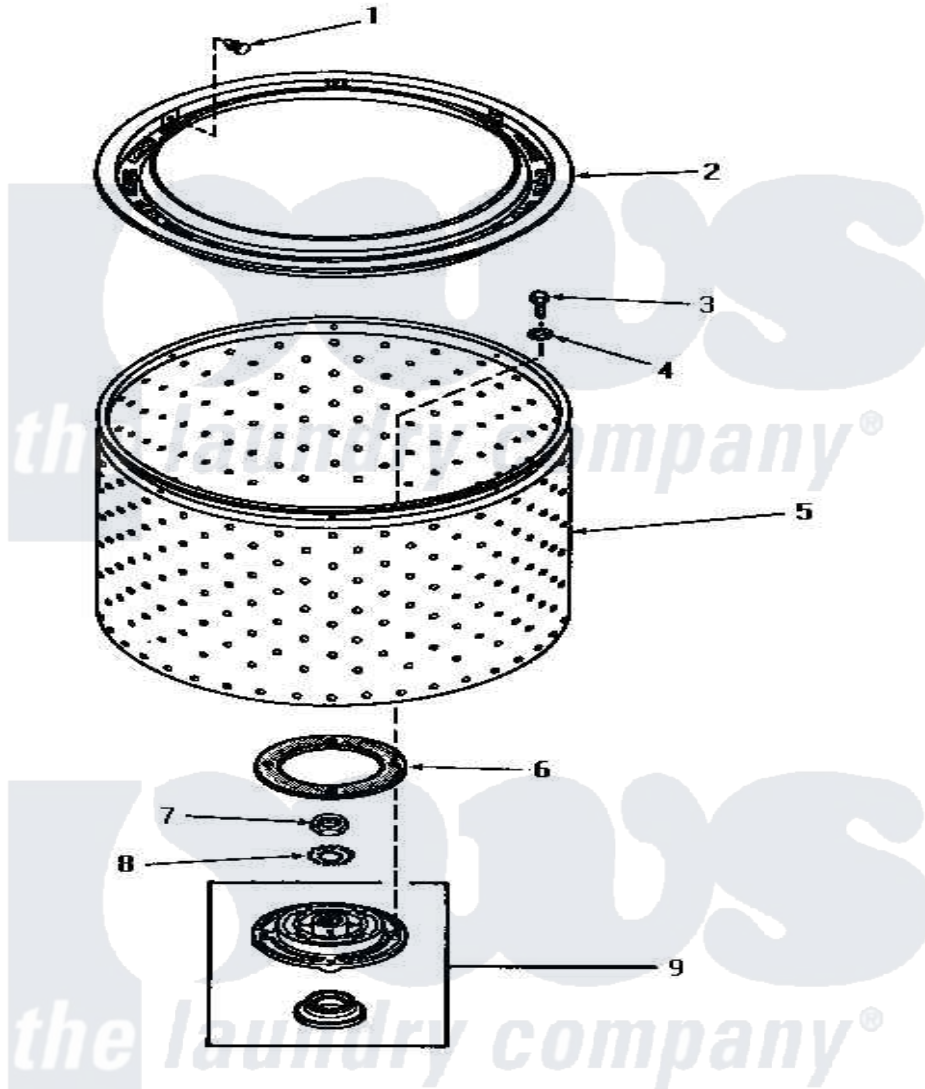

Amana HA4520 10 - LINT FILTER, WASHTUB & HUB

THROUGH
F349 0044

LINT FILTER, WASHTUB AND HUB

Amana [Residential Amana HA4520 Washer Parts](#) Parts Diagram 10 - LINT FILTER, WASHTUB & HUB
 Click on the part number to view part

Item	Original Part Number	Replaced By	Status	Part Description
1	29474			Fastener, Lint Filter
2	27123	33521		Filter Lint/Clothes Guard
3	27202	W10116787		Screw
4	28094			Gasket
5	27074			Motor
"	27073		Not Available	WASHTUB, PORCELAIN
6	27125	39122		Gasket, Washtub
7	Y29220	40016301		Nut, Lock
8	27163			Lockwasher
9	28780	356P3		Kit, Seal-Washer