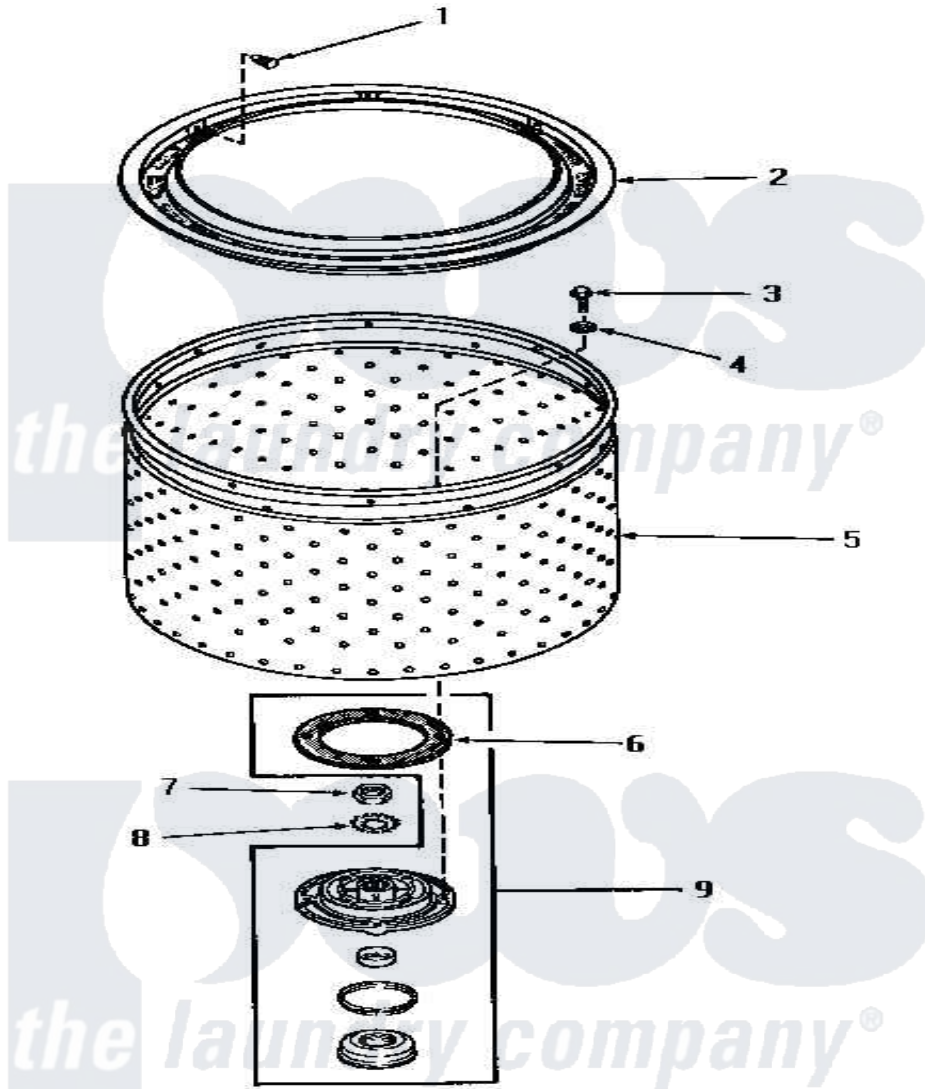

Amana HA4520 11 - LINT FILTER, WASHTUB & HUB

STARTING
F349 0045

LINT FILTER, WASHTUB AND HUB

Amana Residential Amana HA4520 Washer Parts Parts Diagram 11 - LINT FILTER, WASHTUB & HUB
Click on the part number to view part

Item	Original Part Number	Replaced By	Status	Part Description
1	29474			Fastener, Lint Filter
2	27123	33521		Filter Lint/Clothes Guard
3	27202	W10116787		Screw
4	28094			Gasket
5	28138		Not Available	WASHTUB, STAINLESS STEEL
"	29074	39252P		Wash Tub
6	27125	39122		Gasket, Washtub
7	Y29220	40016301		Nut, Lock
8	27163			Lockwasher
9	356P3			Kit, Seal-Washer