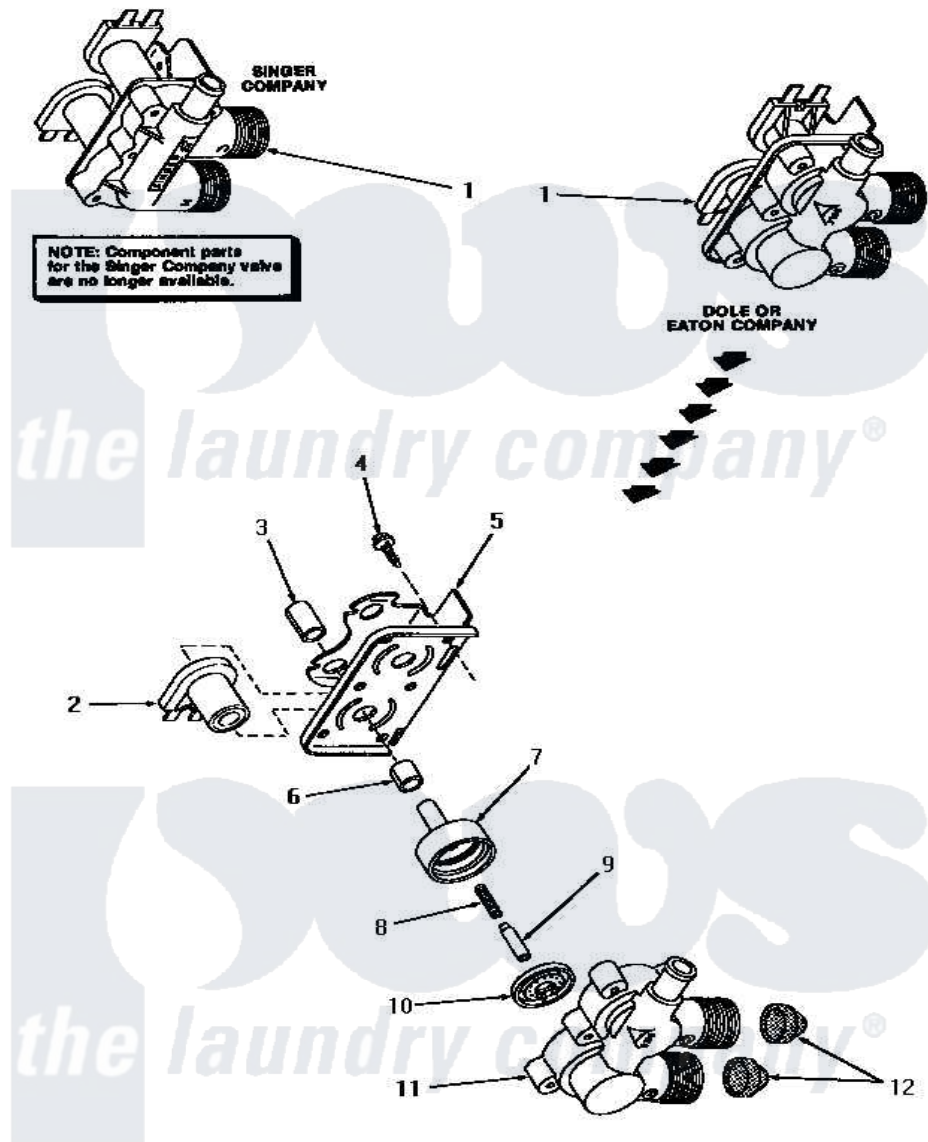

Amana HA4520 12 - MIXING VALVE ASSY

MIXING VALVE ASSEMBLY

Amana [Residential Amana HA4520 Washer Parts](#) Parts Diagram 12 - MIXING VALVE ASSY

[Click on the part number to view part](#)

Item	Original Part Number	Replaced By	Status	Part Description
1	27156	33930		Valve, Mixing
2	24126	33930		Valve, Mixing
3	24128		Not Available	SLEEVE, LONG
4	25817C		Not Available	SCREW
5	Y24158		Not Available	MOUNTING BRACKET
6	24129		Not Available	SLEEVE, SHORT
7	24130			Guide, Armature
8	24131		Not Available	SPRING
9	24132		Not Available	ARMATURE
10	24134		Not Available	DIAPHRAGM
11	Y24159	33930		Valve, Mixing
12	24122	22002960		Strainer, Washer Inlet