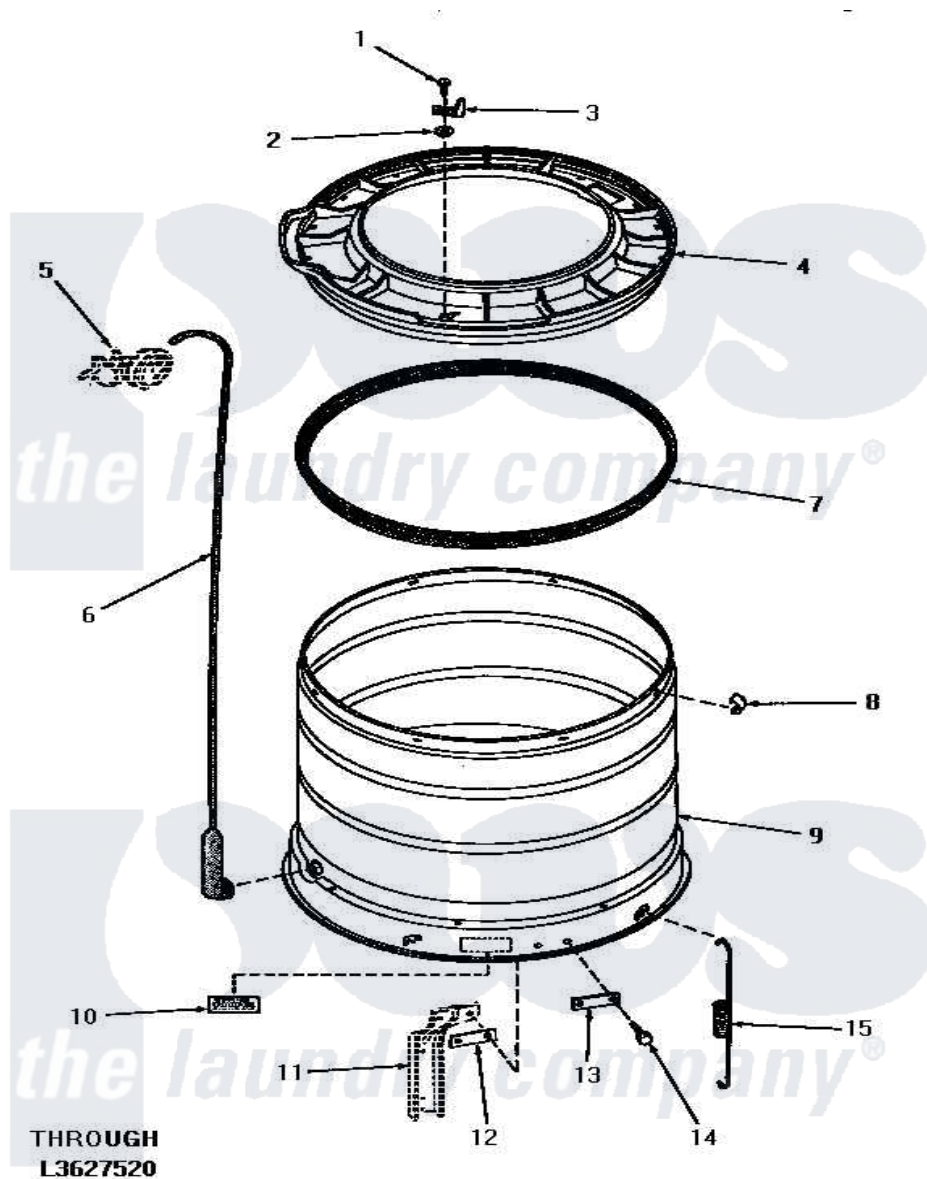

Amana HA4520 15 - OUTER TUB, COVER & PRESSURE HOSE

THROUGH
L3627520

OUTER TUB, COVER AND PRESSURE HOSE

Amana [Residential Amana HA4520 Washer Parts](#) Parts Diagram 15 - OUTER TUB, COVER & PRESSURE HOSE

[Click on the part number to view part](#)

Item	Original Part Number	Replaced By	Status	Part Description
1	25723	27001200		Screw
2	03815			Lockwasher, No.10 Ext Shk
3	27247			Trigger, Out-Of-Bal Swi
4	27137	31153		Cover Outer Tub
5	Y00000000		Not Available	SEE NOTE PRESSURE SWITCH
6	29077		Not Available	ASSY,PRESSURE FILL HOSxREPLACE
7	27184			Gasket, Tub Cover
8	Y27017		Not Available	CLIP,SPRING
9	27071		Not Available	OUTER TUB
10	Y27195		Not Available	STICKER
11	Y00000000		Not Available	SEE NOTE SUPPORT LEG
12	27927			Plate, Leg .032
13	27926			Plate, Leg .063
14	27205	40128701		Screw, 5/16-18 X .50
15	27239			Spring, Leg