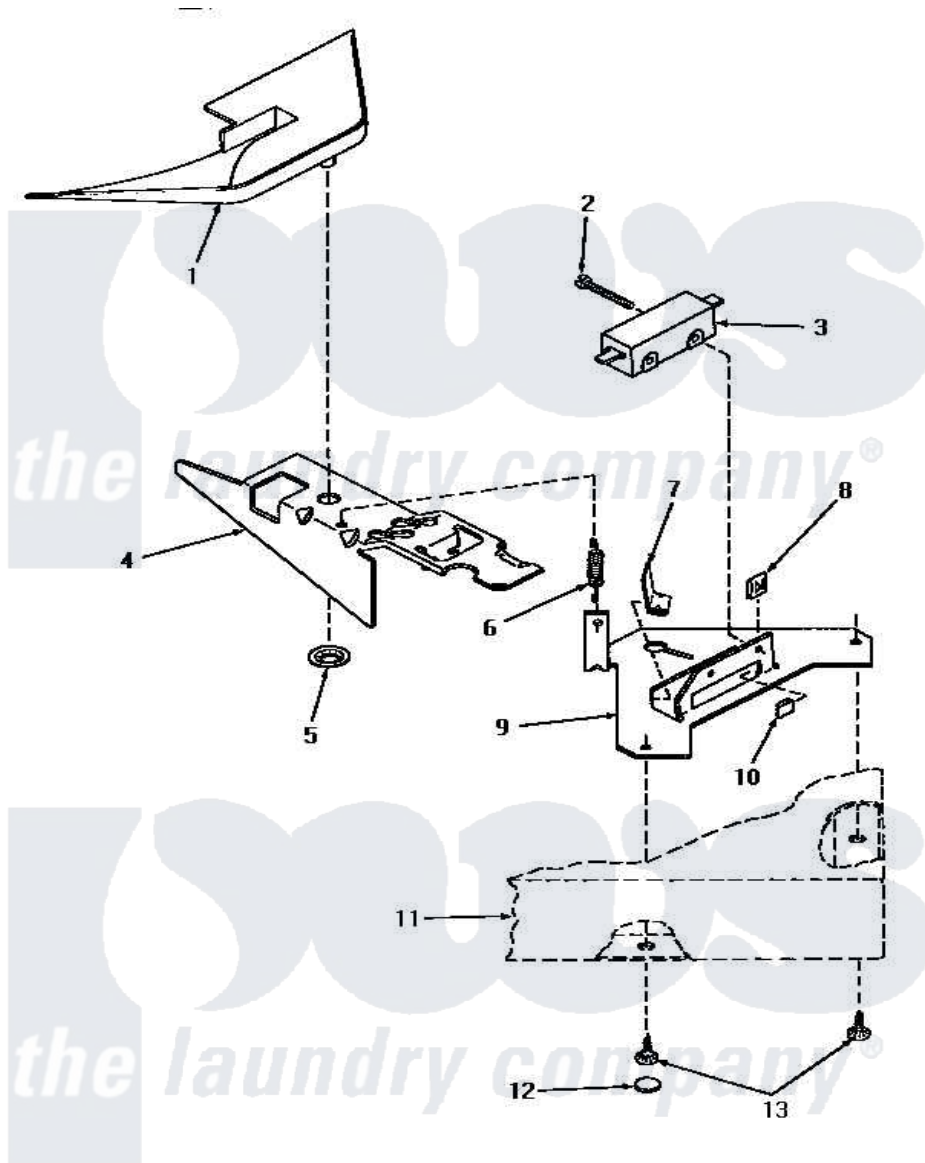

# Amana HA4520 21 - SWITCH & BRACKET ASSY

## SWITCH AND BRACKET ASSEMBLY

Amana [Residential Amana HA4520 Washer Parts](#) Parts Diagram 21 - SWITCH & BRACKET ASSY  
 Click on the part number to view part

Item	Original Part Number	Replaced By	Status	Part Description
1	29042		Not Available	SHIELD,LID SWITCH
2	Q6516		Not Available	SCREW,6-32 X 1 ROUND H
3	27249		Not Available	SWITCH
4	<a href="#">27602</a>			Lever, Out-Of-Bal Switch
5	<a href="#">29043</a>			Nut, Push
6	<a href="#">27603</a>			Spring, Switch Lever
7	<a href="#">Y27837</a>			Clip, Speed-"U" Type
8	27248		Not Available	NUT,SPEED U-TYPE
9	27250		Not Available	BRACKET,OUT-OF-BAL SWI
10	<a href="#">27610</a>			Clip, U
11	Y00000000		Not Available	SEE NOTE CABINET TOP
12	28291		Not Available	WASHER
13	<a href="#">28193</a>			Screw, 8-1/2 Tapping W/